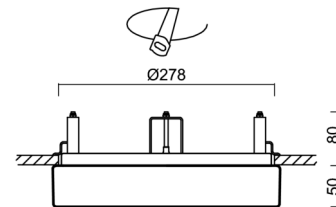

Technical

Types of luminaires	Dimmable
Mounting type	semi-recessed
Base material	steel
Shade material	opal polycarbonate
Base color	white Ra9003
Shade color	white - black
Holding the shade	folding system
Mounting location	ceiling/wall
Width	300 mm
Length	300 mm
Height	60 mm
Diameter	ø 300 mm
mounting holes (diameter)	none
Installation wire (diameter)	2xø16mm
Energy Class	D
Impact strength	IK10
Operating temperature	from -20°C to +30°C

Eulum data for calculation programs are available at www.osmont.cz.

Logistic

EAN	8591728078928
Weight NTTO	1.35 Kg
Weight BTTO	1.55 Kg
Number of cartons	1 pcs
Package volume	0.017 m ³
Package 1 width	0.31 m
Package 1 length	0.31 m
Package 1 height	0.18 m
Warranty*	60 months

Rozměry dutiny pro vestavné svítidlo [mm]:
Dimensions of cavity for recessed luminaire [mm]:

Montáž do pevných materiálů - sádkarton, dřevo.
Mounting into solid materials - plasterboard, wood.

Additional assortment: