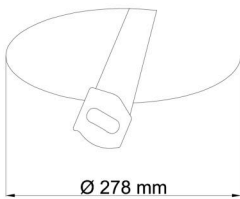

Logistic

EAN	8591728078928
Weight NTTO	1.35 Kg
Weight BTTO	1.55 Kg
Number of cartons	1 pcs
Package volume	0.017 m³
Package 1 width	0.31 m
Package 1 length	0.31 m
Package 1 height	0.18 m
Warranty*	60 months

*The warranty for the batteries is valid for 12 months from the date of purchase.

Installation dimensions: