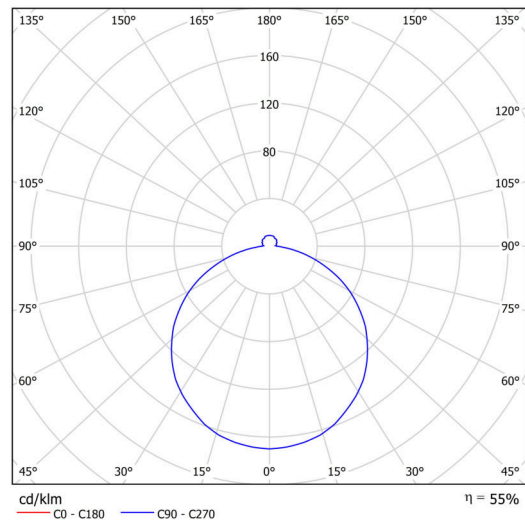

Luminous

Lum. flux of luminaire	1550 lm
Lum. flux of light source	2810 lm
Luminaire efficacy	86 lm/W
Temperature	4000 K
Rated life time LED L80/B10	100000 hours
CRI	Ra80
MacAdam	3
Blue light hazard	Risk group 0