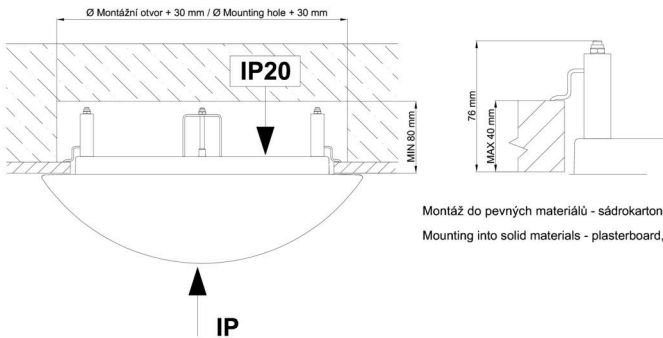

Technical

Types of luminaires	Dimmable
Mounting type	semi-recessed
Base material	steel
Shade material	opal polycarbonate
Base color	white Ra9003
Shade color	white - black
Holding the shade	folding system
Mounting location	ceiling/wall
Width	300 mm
Length	300 mm
Height	60 mm
Diameter	ø 300 mm
mounting holes (diameter)	none
Installation wire (diameter)	2xø16mm
Energy Class	D
Impact strength	IK10
Operating temperature	from -20°C to +30°C

*The warranty for the batteries is valid for 12 months from the date of purchase.

Installation dimensions:

Svítlidlo nesmí být z horní strany zakryto izolací.
Luminaire must not be covered with insulating matting.

Rozměry dutiny pro vestavné svítidlo [mm]:
Dimensions of cavity for recessed luminaire [mm]:

Montáž do pevných materiálů - sádkarton, dřevo.
Mounting into solid materials - plasterboard, wood.

Additional assortment: