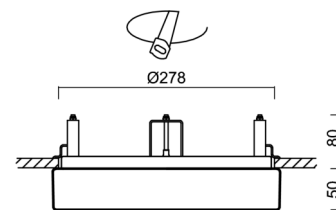

Technical

Types of luminaires	Sensor
Mounting type	semi-recessed
Base material	steel
Shade material	opal polycarbonate
Base color	white Ra9003
Shade color	white - black
Holding the shade	folding system
Mounting location	ceiling/wall
Width	300 mm
Length	300 mm
Height	60 mm
Diameter	ø 300 mm
mounting holes (diameter)	none
Installation wire (diameter)	2xØ16mm
Energy Class	D
Impact strength	IK10
Operating temperature	from -20°C to +30°C