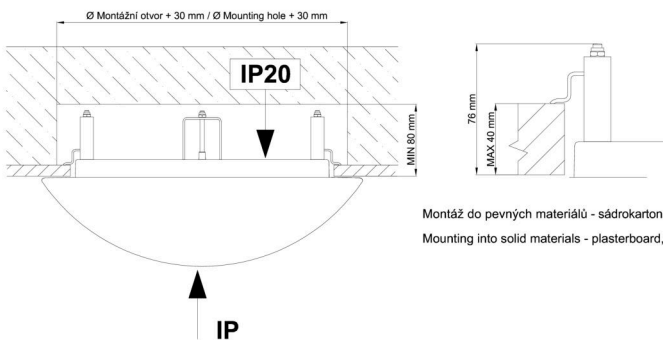

Technical

Types of luminaires	Sensor
Mounting type	semi-recessed
Base material	steel
Shade material	opal polycarbonate
Base color	white Ra9003
Shade color	white - black
Holding the shade	folding system
Mounting location	ceiling/wall
Width	300 mm
Length	300 mm
Height	60 mm
Diameter	ø 300 mm
mounting holes (diameter)	none
Installation wire (diameter)	2xØ16mm
Energy Class	D
Impact strength	IK10
Operating temperature	from -20°C to +30°C

*The warranty for the batteries is valid for 12 months from the date of purchase.

Installation dimensions:

Svítlidlo nesmí být z horní strany zakryto izolací.
Luminaire must not be covered with insulating matting.

Rozměry dutiny pro vestavné svítidlo [mm]:
Dimensions of cavity for recessed luminaire [mm]:

Additional assortment:

Lampshade

Product code	Name	Color	Description	Picture	Drawing
20566	PC22C	white - black		