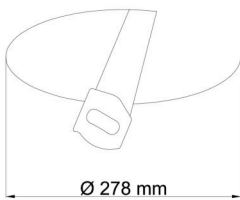

Installation dimensions: