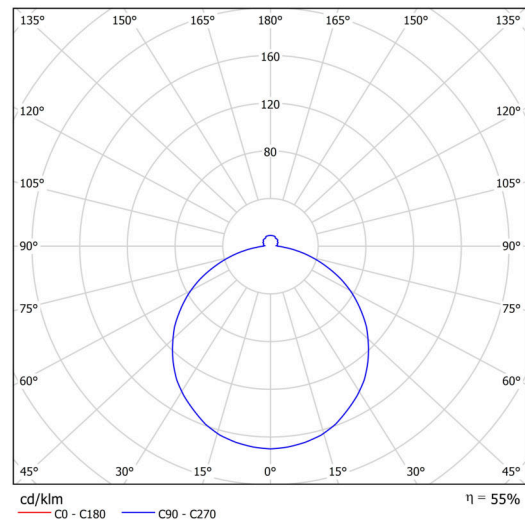

Luminous

Lum. flux of luminaire	1140 lm
Lum. flux of light source	2080 lm
Lum. flux of light source in emergency mode	150 lm
Luminaire efficacy	87 lm/W
Temperature	4000 K
Rated life time LED L80/B10	100000 hours
CRI	Ra80
MacAdam	3