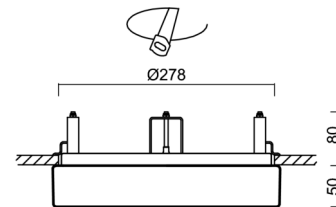

DELIA CV1

LED-1L14E500KNV62/PC22C/NK1W HF 4K#

WWW.OSMONT.CZ

DELIA CV1

Product code: DEL69824

Type: LED-1L14E500KNV62/PC22C/NK1W HF 4K#

Short description of the luminaire: White semi-recessed LED light with emergency unit combined with sensor and polycarbonate shade.

Technical

Types of luminaires	Emergency combined + sensor
Mounting type	semi-recessed
Base material	steel
Shade material	opal polycarbonate
Base color	white Ra9003
Shade color	white - black
Holding the shade	folding system
Mounting location	ceiling/wall
Width	300 mm
Length	300 mm
Height	60 mm
Diameter	ø 300 mm
mounting holes (diameter)	none
Installation wire (diameter)	2xØ16mm
Energy Class	D
Impact strength	IK10
Operating temperature	from -20°C to +30°C

Rozměry dutiny pro vestavné svítidlo [mm]:
Dimensions of cavity for recessed luminaire [mm]:

Montáž do pevných materiálů - sádkarton, dřevo.
Mounting into solid materials - plasterboard, wood.

Additional assortment: