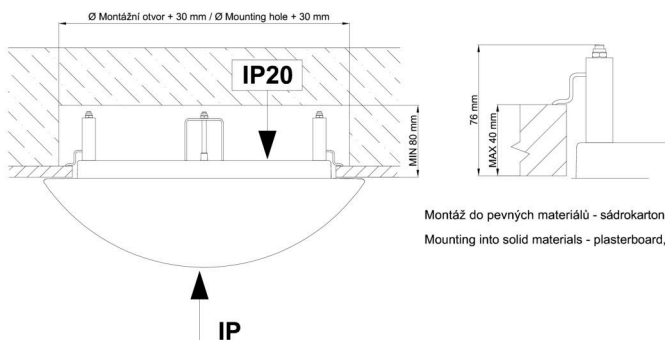

Technical

Types of luminaires	Emergency combined + sensor
Mounting type	semi-recessed
Base material	steel
Shade material	opal polycarbonate
Base color	white Ra9003
Shade color	white - black
Holding the shade	folding system
Mounting location	ceiling/wall
Width	300 mm
Length	300 mm
Height	60 mm
Diameter	ø 300 mm
mounting holes (diameter)	none
Installation wire (diameter)	2xØ16mm
Energy Class	D
Impact strength	IK10
Operating temperature	from -20°C to +30°C

TECHNICAL SHEET

Blue light hazard	Risk group 0
-------------------	--------------

Eulum data for calculation programs are available at www.osmont.cz.

Logistic

EAN	8591728078898
Weight NTTO	1.75 Kg
Weight BTTO	1.95 Kg
Number of cartons	1 pcs
Package volume	0.017 m ³
Package 1 width	0.31 m
Package 1 length	0.31 m
Package 1 height	0.18 m
Warranty*	60 months

*The warranty for the batteries is valid for 12 months from the date of purchase.

Installation dimensions:

Svítlidlo nesmí být z horní strany zakryto izolací.
Luminaire must not be covered with insulating matting.

Rozměry dutiny pro vestavné svítidlo [mm]:
Dimensions of cavity for recessed luminaire [mm]:

Montáž do pevných materiálů - sádkarton, dřevo.
Mounting into solid materials - plasterboard, wood.

Additional assortment: