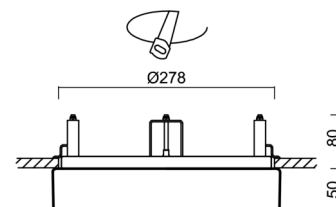

Technical

Types of luminaires	Dimmable
Mounting type	semi-recessed
Base material	steel
Shade material	opal polycarbonate
Base color	white Ra9003
Shade color	white - black
Holding the shade	folding system
Mounting location	ceiling/wall
Width	300 mm
Length	300 mm
Height	60 mm
Diameter	ø 300 mm
mounting holes (diameter)	none
Installation wire (diameter)	2xØ16mm
Energy Class	D
Impact strength	IK10
Operating temperature	from -20°C to +30°C

Eulum data for calculation programs are available at www.osmont.cz.

Logistic

EAN	8591728078874
Weight NTTO	1.35 Kg
Weight BTTO	1.55 Kg
Number of cartons	1 pcs
Package volume	0.017 m ³
Package 1 width	0.31 m
Package 1 length	0.31 m
Package 1 height	0.18 m
Warranty*	60 months

Rozměry dutiny pro vestavné svítidlo [mm]:
Dimensions of cavity for recessed luminaire [mm]:

Montáž do pevných materiálů - sádkartón, dřevo.
Mounting into solid materials - plasterboard, wood.

Additional assortment: