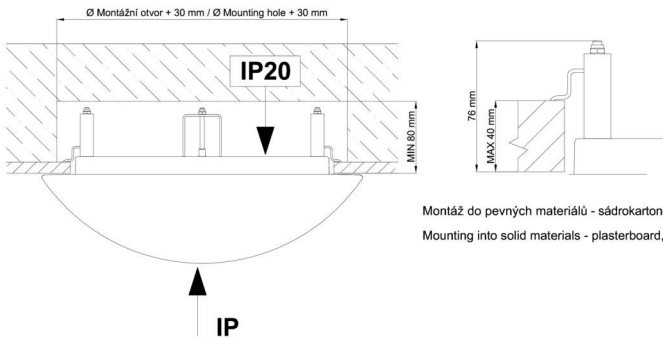

Technical

Types of luminaires	Dimmable
Mounting type	semi-recessed
Base material	steel
Shade material	opal polycarbonate
Base color	white Ra9003
Shade color	white - black
Holding the shade	folding system
Mounting location	ceiling/wall
Width	300 mm
Length	300 mm
Height	60 mm
Diameter	ø 300 mm
mounting holes (diameter)	none
Installation wire (diameter)	2xØ16mm
Energy Class	D
Impact strength	IK10
Operating temperature	from -20°C to +30°C

*The warranty for the batteries is valid for 12 months from the date of purchase.

Installation dimensions:

Svítlidlo nesmí být z horní strany zakryto izolací.
Luminaire must not be covered with insulating matting.

Rozměry dutiny pro vestavné svítidlo [mm]:
Dimensions of cavity for recessed luminaire [mm]:

Montáž do pevných materiálů - sádkartón, dřevo.
Mounting into solid materials - plasterboard, wood.

Additional assortment: