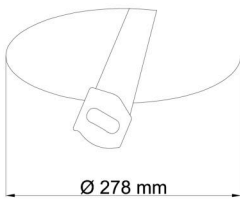

Logistic

EAN	8591728078874
Weight NTTO	1.35 Kg
Weight BTTO	1.55 Kg
Number of cartons	1 pcs
Package volume	0.017 m³
Package 1 width	0.31 m
Package 1 length	0.31 m
Package 1 height	0.18 m
Warranty*	60 months

*The warranty for the batteries is valid for 12 months from the date of purchase.

Installation dimensions: