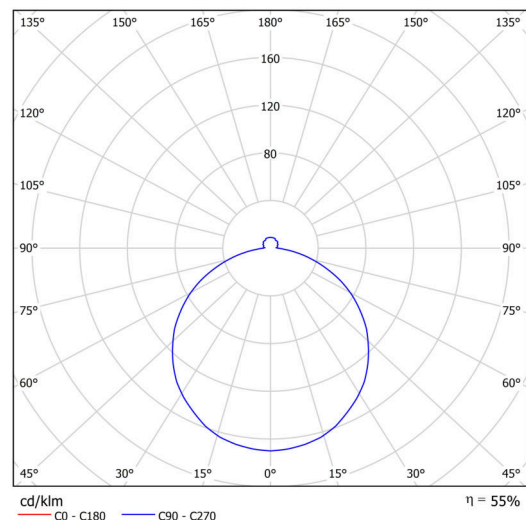

Luminous

Lum. flux of luminaire	1140 lm
Lum. flux of light source	2080 lm
Luminaire efficacy	87 lm/W
Temperature	4000 K
Rated life time LED L80/B10	100000 hours
CRI	Ra80
MacAdam	3
Blue light hazard	Risk group 0