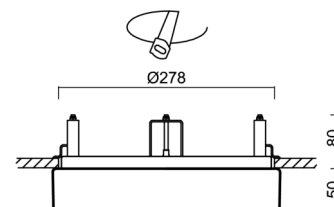

Technical

Types of luminaires	Classic on/off
Mounting type	semi-recessed
Base material	steel
Shade material	opal polycarbonate
Base color	white Ra9003
Shade color	white - black
Holding the shade	folding system
Mounting location	ceiling/wall
Width	300 mm
Length	300 mm
Height	60 mm
Diameter	ø 300 mm
mounting holes (diameter)	none
Installation wire (diameter)	2xØ16mm
Energy Class	D
Impact strength	IK10
Operating temperature	from -20°C to +30°C

Rozměry dutiny pro vestavné svítidlo [mm]:
Dimensions of cavity for recessed luminaire [mm]:

Montáž do pevných materiálů - sádkartón, dřevo.
Mounting into solid materials - plasterboard, wood.

Additional assortment: