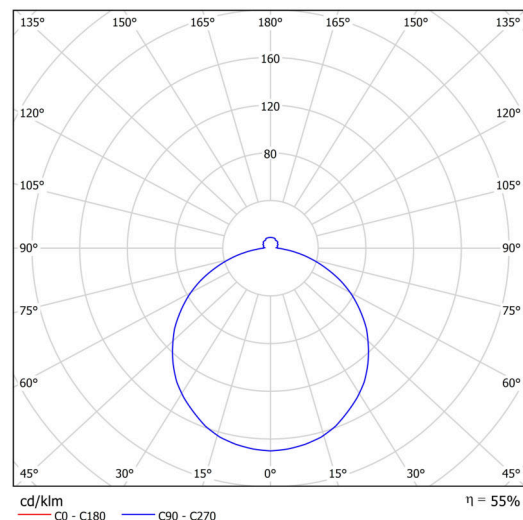

Luminous

Lum. flux of luminaire	1140 lm
Lum. flux of light source	2080 lm
Luminaire efficacy	87 lm/W
Temperature	4000 K
Rated life time LED L80/B10	100000 hours
CRI	Ra80
MacAdam	3
Blue light hazard	Risk group 0