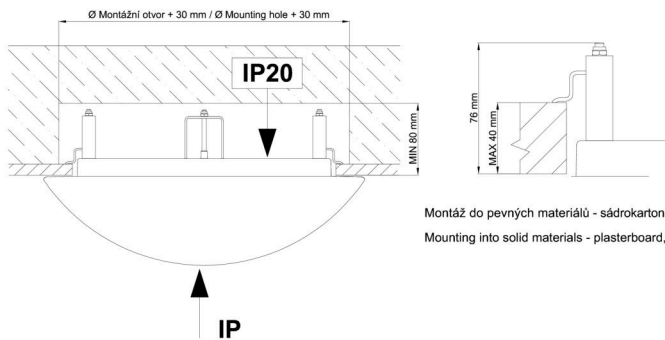

Technical

Types of luminaires	Classic on/off
Mounting type	semi-recessed
Base material	steel
Shade material	opal polycarbonate
Base color	white Ra9003
Shade color	white - black
Holding the shade	folding system
Mounting location	ceiling/wall
Width	300 mm
Length	300 mm
Height	60 mm
Diameter	ø 300 mm
mounting holes (diameter)	none
Installation wire (diameter)	2xØ16mm
Energy Class	D
Impact strength	IK10
Operating temperature	from -20°C to +30°C

Rozměry dutiny pro vestavné svítidlo [mm]:
Dimensions of cavity for recessed luminaire [mm]:

Montáž do pevných materiálů - sádkartón, dřevo.
Mounting into solid materials - plasterboard, wood.

Additional assortment: