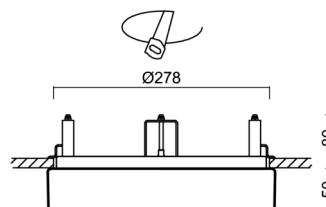

Technical

Types of luminaires	Emergency combined + sensor
Mounting type	semi-recessed
Base material	steel
Shade material	opal polymethyl methacrylate
Base color	white Ra9003
Shade color	white - black
Holding the shade	folding system
Mounting location	ceiling/wall
Width	300 mm
Length	300 mm
Height	60 mm
Diameter	ø 300 mm
mounting holes (diameter)	none
Installation wire (diameter)	2xØ16mm
Energy Class	D
Impact strength	IK04
Operating temperature	from -20°C to +30°C