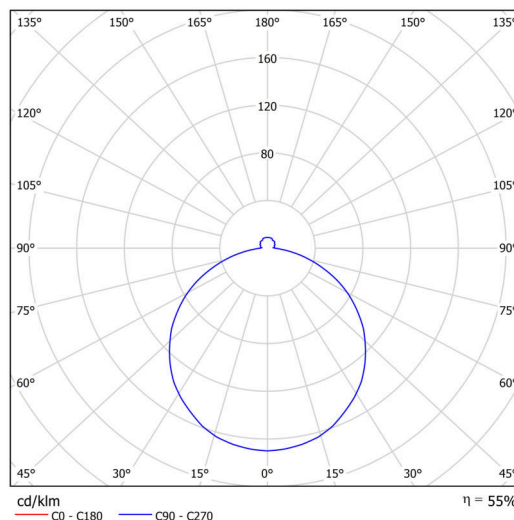

Luminous

Lum. flux of luminaire	1480 lm
Lum. flux of light source	2690 lm
Lum. flux of light source in emergency mode	150 lm
Luminaire efficacy	82 lm/W
Temperature	3000 K
Rated life time LED L80/B10	100000 hours
CRI	Ra80
MacAdam	3
Blue light hazard	Risk group 0