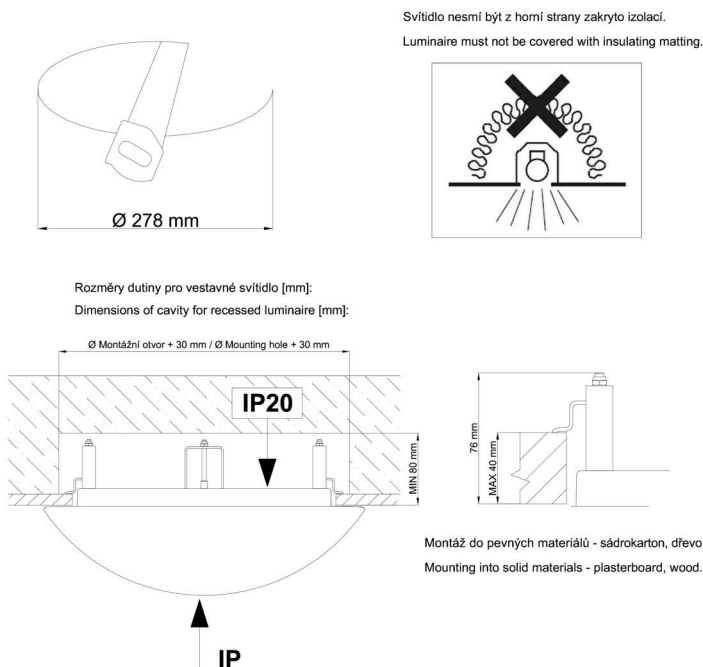

TECHNICAL SHEET

Elum data for calculation programs are available at www.osmont.cz.

Multipower

Possibility of output adjustment by the user (DIP switch on the current source).

I [mA]	700	600	500	400	
[%]	100	86	71	57	

Logistic

EAN	8591728077624
Weight NTTO	1.75 Kg
Weight BTTO	1.95 Kg
Number of cartons	1 pcs
Package volume	0.017 m³
Package 1 width	0.31 m
Package 1 length	0.31 m
Package 1 height	0.18 m
Warranty*	60 months

*The warranty for the batteries is valid for 12 months from the date of purchase.

Installation dimensions: