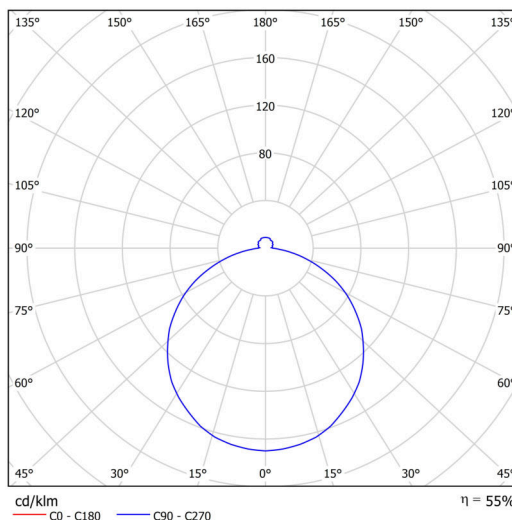

Luminous

Lum. flux of luminaire	1480 lm
Lum. flux of light source	2690 lm
Lum. flux of light source in emergency mode	150 lm
Luminaire efficacy	82 lm/W
Temperature	3000 K
Rated life time LED L80/B10	100000 hours
CRI	Ra80
MacAdam	3
Blue light hazard	Risk group 0