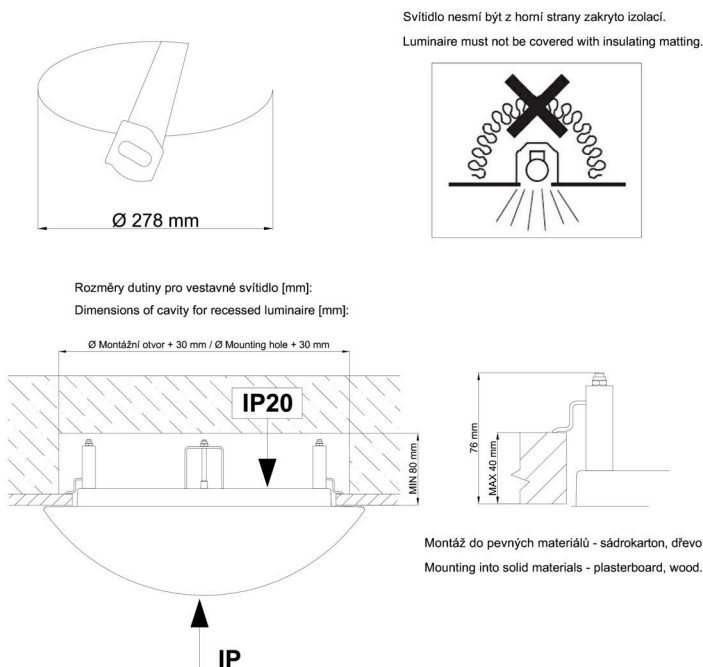

TECHNICAL SHEET

Elum data for calculation programs are available at www.osmont.cz.

Multipower

Possibility of output adjustment by the user (DIP switch on the current source).

I [mA]	700	600	500	400	
[%]	100	86	71	57	

Logistic

EAN	8591728077617
Weight NTTO	1.55 Kg
Weight BTTO	1.75 Kg
Number of cartons	1 pcs
Package volume	0.017 m³
Package 1 width	0.31 m
Package 1 length	0.31 m
Package 1 height	0.18 m
Warranty*	60 months

*The warranty for the batteries is valid for 12 months from the date of purchase.

Installation dimensions: