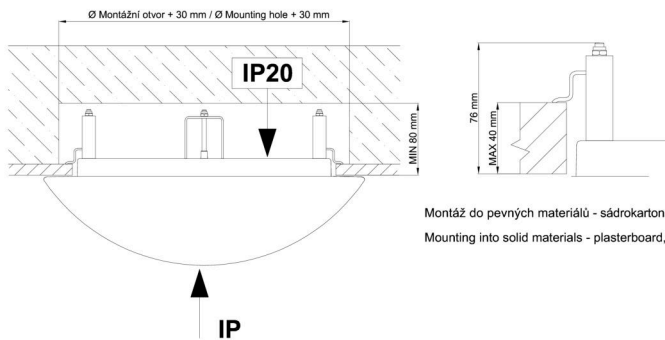

Technical

Types of luminaires	Dimmable
Mounting type	semi-recessed
Base material	steel
Shade material	opal polymethyl methacrylate
Base color	white Ra9003
Shade color	white - black
Holding the shade	folding system
Mounting location	ceiling/wall
Width	300 mm
Length	300 mm
Height	60 mm
Diameter	ø 300 mm
mounting holes (diameter)	none
Installation wire (diameter)	2xØ16mm
Energy Class	D
Impact strength	IK04
Operating temperature	from -20°C to +30°C

Rozměry dutiny pro vestavné svítidlo [mm]:
Dimensions of cavity for recessed luminaire [mm]:

Montáž do pevných materiálů - sádkartón, dřevo.
Mounting into solid materials - plasterboard, wood.

Additional assortment: