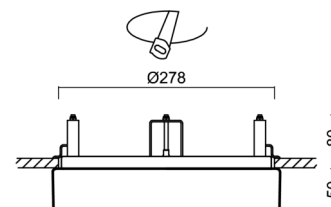

Technical

Types of luminaires	Dimmable
Mounting type	semi-recessed
Base material	steel
Shade material	opal polymethyl methacrylate
Base color	white Ra9003
Shade color	white - black
Holding the shade	folding system
Mounting location	ceiling/wall
Width	300 mm
Length	300 mm
Height	60 mm
Diameter	ø 300 mm
mounting holes (diameter)	none
Installation wire (diameter)	2xØ16mm
Energy Class	D
Impact strength	IK04
Operating temperature	from -20°C to +30°C

Eulum data for calculation programs are available at www.osmont.cz.

Logistic

EAN	8591728077600
Weight NTTO	1.35 Kg
Weight BTTO	1.55 Kg
Number of cartons	1 pcs
Package volume	0.017 m ³
Package 1 width	0.31 m
Package 1 length	0.31 m
Package 1 height	0.18 m
Warranty*	60 months