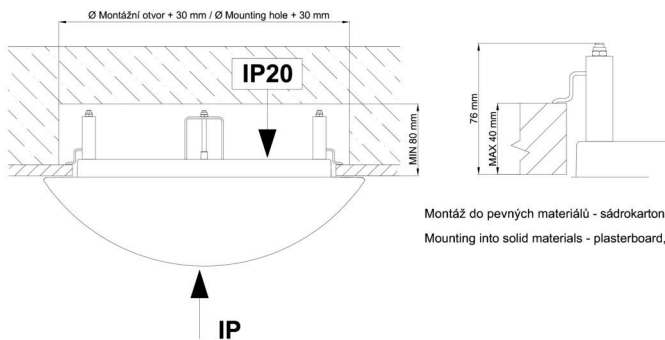

Technical

Types of luminaires	Emergency combined + sensor
Mounting type	semi-recessed
Base material	steel
Shade material	opal polymethyl methacrylate
Base color	white Ra9003
Shade color	white - black
Holding the shade	folding system
Mounting location	ceiling/wall
Width	300 mm
Length	300 mm
Height	60 mm
Diameter	ø 300 mm
mounting holes (diameter)	none
Installation wire (diameter)	2xØ16mm
Energy Class	D
Impact strength	IK04
Operating temperature	from -20°C to +30°C

TECHNICAL SHEET

Eulum data for calculation programs are available at www.osmont.cz.

Logistic

EAN	8591728077570
Weight NTTO	1.75 Kg
Weight BTTO	1.95 Kg
Number of cartons	1 pcs
Package volume	0.017 m ³
Package 1 width	0.31 m
Package 1 length	0.31 m
Package 1 height	0.18 m
Warranty*	60 months

*The warranty for the batteries is valid for 12 months from the date of purchase.

Installation dimensions:

Svítlidlo nesmí být z horní strany zakryto izolací.
Luminaire must not be covered with insulating matting.

Rozměry dutiny pro vestavné svítidlo [mm]:
Dimensions of cavity for recessed luminaire [mm]:

Additional assortment:

Lampshade

Product code	Name	Color	Description	Picture	Drawing
20570	PM22C	white - black		