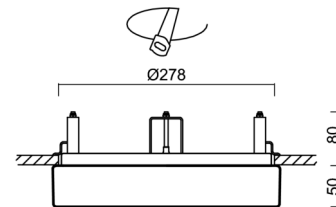

DELIA CV1

LED-1L14E500KNV62/PM22C/NK1W HF 3K#

WWW.OSMONT.CZ

DELIA CV1

Product code: DEL69359

Type: LED-1L14E500KNV62/PM22C/NK1W HF 3K#

Short description of the luminaire: White semi-recessed LED light with emergency unit combined with sensor and PMMA shade.

Technical

Types of luminaires	Emergency combined + sensor
Mounting type	semi-recessed
Base material	steel
Shade material	opal polymethyl methacrylate
Base color	white Ra9003
Shade color	white - black
Holding the shade	folding system
Mounting location	ceiling/wall
Width	300 mm
Length	300 mm
Height	60 mm
Diameter	ø 300 mm
mounting holes (diameter)	none
Installation wire (diameter)	2xØ16mm
Energy Class	D
Impact strength	IK04
Operating temperature	from -20°C to +30°C

TECHNICAL SHEET

Eulum data for calculation programs are available at www.osmont.cz.

Logistic

EAN	8591728077570
Weight NTTO	1.75 Kg
Weight BTTO	1.95 Kg
Number of cartons	1 pcs
Package volume	0.017 m ³
Package 1 width	0.31 m
Package 1 length	0.31 m
Package 1 height	0.18 m
Warranty*	60 months