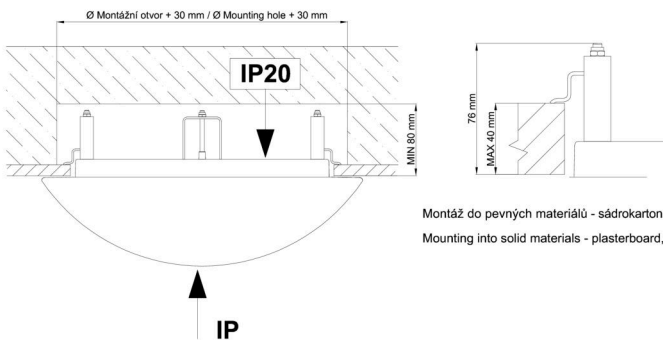

Technical

Types of luminaires	Emergency combined
Mounting type	semi-recessed
Base material	steel
Shade material	opal polymethyl methacrylate
Base color	white Ra9003
Shade color	white - black
Holding the shade	folding system
Mounting location	ceiling/wall
Width	300 mm
Length	300 mm
Height	60 mm
Diameter	ø 300 mm
mounting holes (diameter)	none
Installation wire (diameter)	2xØ16mm
Energy Class	D
Impact strength	IK04
Operating temperature	from 0°C to +30°C

TECHNICAL SHEET

Eulum data for calculation programs are available at www.osmont.cz.

Logistic

EAN	8591728077563
Weight NTTO	1.55 Kg
Weight BTTO	1.75 Kg
Number of cartons	1 pcs
Package volume	0.017 m ³
Package 1 width	0.31 m
Package 1 length	0.31 m
Package 1 height	0.18 m
Warranty*	60 months

*The warranty for the batteries is valid for 12 months from the date of purchase.

Installation dimensions:

Svítlidlo nesmí být z horní strany zakryto izolací.
Luminaire must not be covered with insulating matting.

Rozměry dutiny pro vestavné svítidlo [mm]:
Dimensions of cavity for recessed luminaire [mm]:

Additional assortment:

Lampshade

Product code	Name	Color	Description	Picture	Drawing
20570	PM22C	white - black		