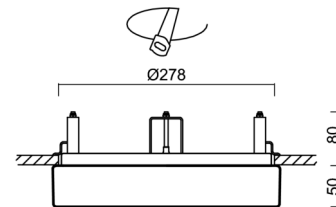

DELIA CV1

LED-1L14E500KNV62/PM22C/NK1W 3K#

WWW.OSMONT.CZ

DELIA CV1

Product code: DEL69358

Type: LED-1L14E500KNV62/PM22C/NK1W 3K#

Short description of the luminaire: White semi-recessed LED light with emergency unit combined and PMMA shade.

Technical

Types of luminaires	Emergency combined
Mounting type	semi-recessed
Base material	steel
Shade material	opal polymethyl methacrylate
Base color	white Ra9003
Shade color	white - black
Holding the shade	folding system
Mounting location	ceiling/wall
Width	300 mm
Length	300 mm
Height	60 mm
Diameter	ø 300 mm
mounting holes (diameter)	none
Installation wire (diameter)	2xØ16mm
Energy Class	D
Impact strength	IK04
Operating temperature	from 0°C to +30°C

TECHNICAL SHEET

Eulum data for calculation programs are available at www.osmont.cz.

Logistic

EAN	8591728077563
Weight NTTO	1.55 Kg
Weight BTTO	1.75 Kg
Number of cartons	1 pcs
Package volume	0.017 m ³
Package 1 width	0.31 m
Package 1 length	0.31 m
Package 1 height	0.18 m
Warranty*	60 months