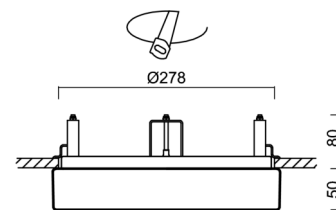

Technical

Types of luminaires	Sensor
Mounting type	semi-recessed
Base material	steel
Shade material	opal polymethyl methacrylate
Base color	white Ra9003
Shade color	white - black
Holding the shade	folding system
Mounting location	ceiling/wall
Width	300 mm
Length	300 mm
Height	60 mm
Diameter	ø 300 mm
mounting holes (diameter)	none
Installation wire (diameter)	2xØ16mm
Energy Class	D
Impact strength	IK04
Operating temperature	from -20°C to +30°C

cd/klm — C0 - C180 — C90 - C270 $\eta = 55\%$

Eulum data for calculation programs are available at www.osmont.cz.

Logistic

EAN	8591728077549
Weight NTTO	1.35 Kg
Weight BTTO	1.55 Kg
Number of cartons	1 pcs
Package volume	0.017 m ³
Package 1 width	0.31 m
Package 1 length	0.31 m
Package 1 height	0.18 m
Warranty*	60 months