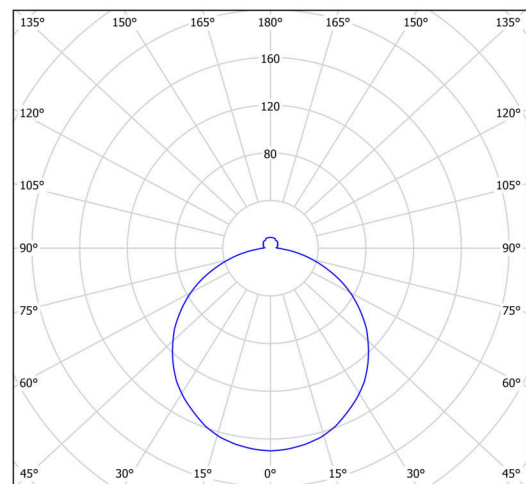

DELIA CV1

Product code: DEL69356

Type: LED-1L14E500KNV62/PM22C HF 3K#

Short description of the luminaire: White semi-recessed LED light with sensor and PMMA shade.

Technical

Types of luminaires	Sensor
Mounting type	semi-recessed
Base material	steel
Shade material	opal polymethyl methacrylate
Base color	white Ra9003
Shade color	white - black
Holding the shade	folding system
Mounting location	ceiling/wall
Width	300 mm
Length	300 mm
Height	60 mm
Diameter	ø 300 mm
mounting holes (diameter)	none
Installation wire (diameter)	2xØ16mm
Energy Class	D
Impact strength	IK04
Operating temperature	from -20°C to +30°C

Electric

Power consumption	13 W
Ingress Protection	IP44
Socket	LED modul
Sensor	HF
terminal block	snap terminal block
Automatic circuit breaker type B10A	37 pcs
Automatic circuit breaker type B16A	59 pcs
Automatic circuit breaker type C10A	37 pcs
Automatic circuit breaker type C16A	59 pcs

Luminous

Lum. flux of luminaire	1100 lm
Lum. flux of light source	2000 lm
Luminaire efficacy	84 lm/W
Temperature	3000 K
Rated life time LED L80/B10	100000 hours
CRI	Ra80
MacAdam	3
Blue light hazard	Risk group 0

cd/klm — C0 - C180 — C90 - C270 $\eta = 55\%$

Eulum data for calculation programs are available at www.osmont.cz.