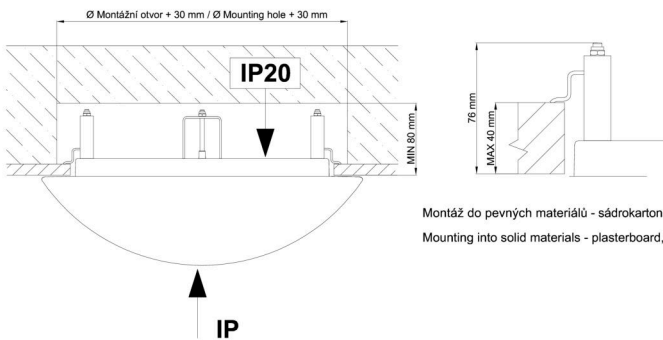

## Technical

Types of luminaires	Classic on/off
Mounting type	semi-recessed
Base material	steel
Shade material	opal polymethyl methacrylate
Base color	white Ra9003
Shade color	white - black
Holding the shade	folding system
Mounting location	ceiling/wall
Width	300 mm
Length	300 mm
Height	60 mm
Diameter	ø 300 mm
mounting holes (diameter)	none
Installation wire (diameter)	2xØ16mm
Energy Class	D
Impact strength	IK04
Operating temperature	from -20°C to +30°C

Eulum data for calculation programs are available at [www.osmont.cz](http://www.osmont.cz).

Logistic

EAN	8591728077532
Weight NTTO	1.15 Kg
Weight BTTO	1.35 Kg
Number of cartons	1 pcs
Package volume	0.017 m <sup>3</sup>
Package 1 width	0.31 m
Package 1 length	0.31 m
Package 1 height	0.18 m
Warranty*	60 months

\*The warranty for the batteries is valid for 12 months from the date of purchase.

Installation dimensions:

Svítlidlo nesmí být z horní strany zakryto izolací.  
Luminaire must not be covered with insulating matting.

Rozměry dutiny pro vestavné svítidlo [mm]:  
Dimensions of cavity for recessed luminaire [mm]:

Montáž do pevných materiálů - sádkartón, dřevo.  
Mounting into solid materials - plasterboard, wood.