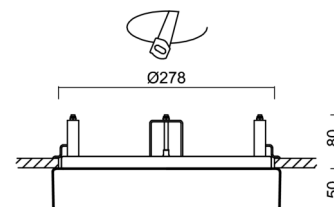

## Technical

Types of luminaires	Classic on/off
Mounting type	semi-recessed
Base material	steel
Shade material	opal polymethyl methacrylate
Base color	white Ra9003
Shade color	white - black
Holding the shade	folding system
Mounting location	ceiling/wall
Width	300 mm
Length	300 mm
Height	60 mm
Diameter	ø 300 mm
mounting holes (diameter)	none
Installation wire (diameter)	2xØ16mm
Energy Class	D
Impact strength	IK04
Operating temperature	from -20°C to +30°C