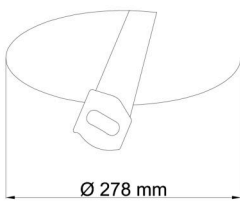

Logistic

EAN	8591728077532
Weight NTTO	1.15 Kg
Weight BTTO	1.35 Kg
Number of cartons	1 pcs
Package volume	0.017 m³
Package 1 width	0.31 m
Package 1 length	0.31 m
Package 1 height	0.18 m
Warranty*	60 months

*The warranty for the batteries is valid for 12 months from the date of purchase.

Installation dimensions: