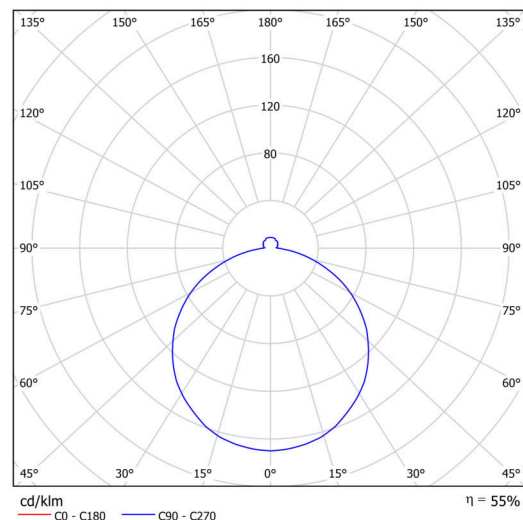

Luminous

Lum. flux of luminaire	1100 lm
Lum. flux of light source	2000 lm
Luminaire efficacy	84 lm/W
Temperature	3000 K
Rated life time LED L80/B10	100000 hours
CRI	Ra80
MacAdam	3
Blue light hazard	Risk group 0