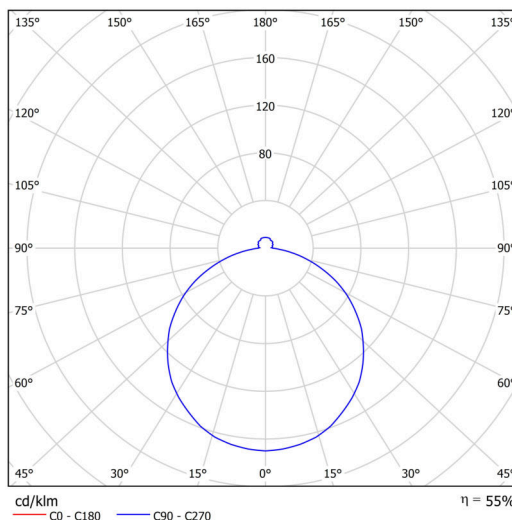

Luminous

Lum. flux of luminaire	1480 lm
Lum. flux of light source	2690 lm
Lum. flux of light source in emergency mode	150 lm
Luminaire efficacy	82 lm/W
Temperature	3000 K
Rated life time LED L80/B10	100000 hours
CRI	Ra80
MacAdam	3