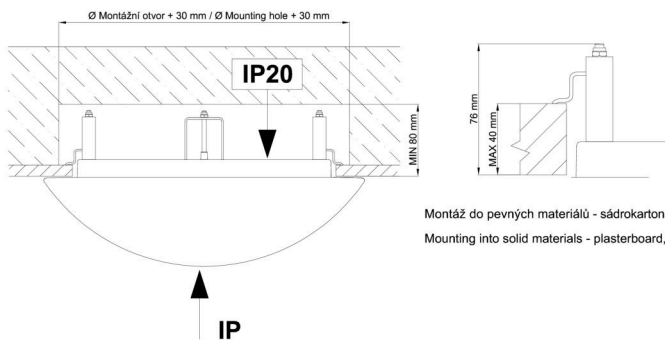

Technical

Types of luminaires	Emergency combined + sensor
Mounting type	semi-recessed
Base material	steel
Shade material	opal polycarbonate
Base color	white Ra9003
Shade color	white - black
Holding the shade	folding system
Mounting location	ceiling/wall
Width	300 mm
Length	300 mm
Height	60 mm
Diameter	ø 300 mm
mounting holes (diameter)	none
Installation wire (diameter)	2xØ16mm
Energy Class	D
Impact strength	IK10
Operating temperature	from -20°C to +30°C

**The warranty for the batteries is valid for 12 months from the date of purchase.*

Installation dimensions:

Svítlidlo nesmí být z horní strany zakryto izolací.
Luminaire must not be covered with insulating matting.

Rozměry dutiny pro vestavné svítlidlo [mm]:
Dimensions of cavity for recessed luminaire [mm]:

Additional assortment:

Lampshade

Product code	Name	Color	Description	Picture	Drawing
20566	PC22C	white - black		