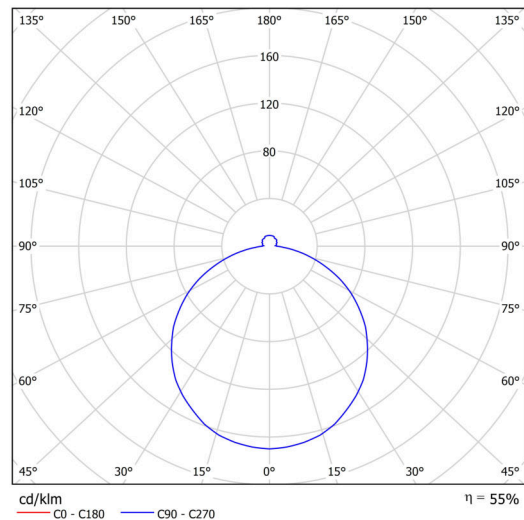

Luminous

Lum. flux of luminaire	1480 lm
Lum. flux of light source	2690 lm
Luminaire efficacy	82 lm/W
Temperature	3000 K
Rated life time LED L80/B10	100000 hours
CRI	Ra80
MacAdam	3
Blue light hazard	Risk group 0