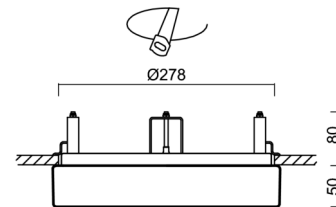

Technical

Types of luminaires	Dimmable
Mounting type	semi-recessed
Base material	steel
Shade material	opal polycarbonate
Base color	white Ra9003
Shade color	white - black
Holding the shade	folding system
Mounting location	ceiling/wall
Width	300 mm
Length	300 mm
Height	60 mm
Diameter	ø 300 mm
mounting holes (diameter)	none
Installation wire (diameter)	2xØ16mm
Energy Class	D
Impact strength	IK10
Operating temperature	from -20°C to +30°C

Eulum data for calculation programs are available at www.osmont.cz.

Logistic

EAN	8591728077327
Weight NTTO	1.35 Kg
Weight BTTO	1.55 Kg
Number of cartons	1 pcs
Package volume	0.017 m ³
Package 1 width	0.31 m
Package 1 length	0.31 m
Package 1 height	0.18 m
Warranty*	60 months

Rozměry dutiny pro vestavné svítidlo [mm]:
Dimensions of cavity for recessed luminaire [mm]:

Montáž do pevných materiálů - sádkartón, dřevo.
Mounting into solid materials - plasterboard, wood.

Additional assortment: