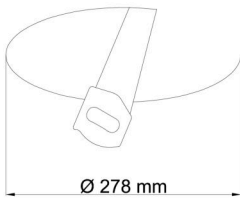

## Technical

Types of luminaires	Emergency combined + sensor
Mounting type	semi-recessed
Base material	steel
Shade material	opal polycarbonate
Base color	white Ra9003
Shade color	white - black
Holding the shade	folding system
Mounting location	ceiling/wall
Width	300 mm
Length	300 mm
Height	60 mm
Diameter	ø 300 mm
mounting holes (diameter)	none
Installation wire (diameter)	2xØ16mm
Energy Class	D
Impact strength	IK10
Operating temperature	from -20°C to +30°C

## Logistic

EAN	8591728077297
Weight NTTO	1.75 Kg
Weight BTTO	1.95 Kg
Number of cartons	1 pcs
Package volume	0.017 m <sup>3</sup>
Package 1 width	0.31 m
Package 1 length	0.31 m
Package 1 height	0.18 m
Warranty*	60 months

## Installation dimensions:

Svítlidlo nesmí být z horní strany zakryto izolací.  
Luminaire must not be covered with insulating matting.

Rozměry dutiny pro vestavné svítidlo [mm]:  
Dimensions of cavity for recessed luminaire [mm]: