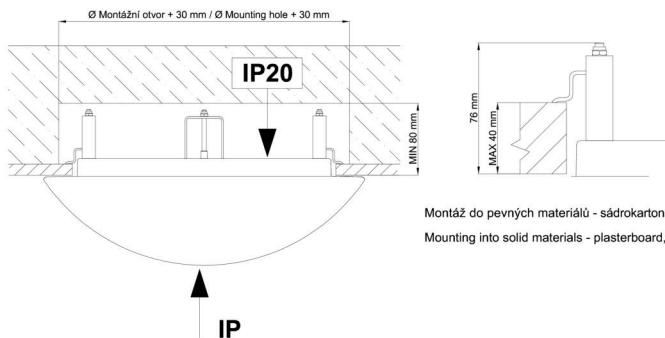

## Technical

Types of luminaires	Emergency combined + sensor
Mounting type	semi-recessed
Base material	steel
Shade material	opal polycarbonate
Base color	white Ra9003
Shade color	white - black
Holding the shade	folding system
Mounting location	ceiling/wall
Width	300 mm
Length	300 mm
Height	60 mm
Diameter	ø 300 mm
mounting holes (diameter)	none
Installation wire (diameter)	2xØ16mm
Energy Class	D
Impact strength	IK10
Operating temperature	from -20°C to +30°C

## Installation dimensions:

Svítlidlo nesmí být z horní strany zakryto izolací.  
Luminaire must not be covered with insulating matting.

Rozměry dutiny pro vestavné svítidlo [mm]:  
Dimensions of cavity for recessed luminaire [mm]: