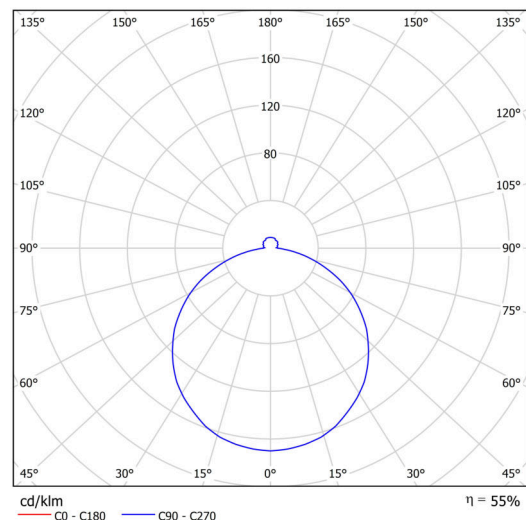

Luminous

Lum. flux of luminaire	1100 lm
Lum. flux of light source	2000 lm
Lum. flux of light source in emergency mode	150 lm
Luminaire efficacy	84 lm/W
Temperature	3000 K
Rated life time LED L80/B10	100000 hours
CRI	Ra80
MacAdam	3
Blue light hazard	Risk group 0