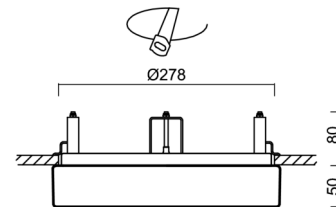

## Technical

Types of luminaires	Emergency combined
Mounting type	semi-recessed
Base material	steel
Shade material	opal polycarbonate
Base color	white Ra9003
Shade color	white - black
Holding the shade	folding system
Mounting location	ceiling/wall
Width	300 mm
Length	300 mm
Height	60 mm
Diameter	ø 300 mm
mounting holes (diameter)	none
Installation wire (diameter)	2xØ16mm
Energy Class	D
Impact strength	IK10
Operating temperature	from 0°C to +30°C