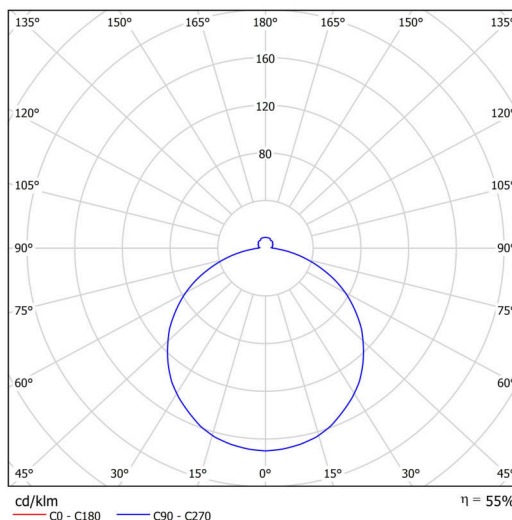

DELIA CV1

Product code: DEL69322

Type: LED-1L14E500KNV62/PC22C DALI 3K#

Short description of the luminaire: White semi-recessed LED light DALI and polycarbonate shade.

Technical

Types of luminaires	Dimmable
Mounting type	semi-recessed
Base material	steel
Shade material	opal polycarbonate
Base color	white Ra9003
Shade color	white - black
Holding the shade	folding system
Mounting location	ceiling/wall
Width	300 mm
Length	300 mm
Height	60 mm
Diameter	ø 300 mm
mounting holes (diameter)	none
Installation wire (diameter)	2xØ16mm
Energy Class	D
Impact strength	IK10
Operating temperature	from -20°C to +30°C

Electric

Power consumption	13 W
Ingress Protection	IP44
Socket	LED modul
terminal block	snap terminal block
Automatic circuit breaker type B10A	31 pcs
Automatic circuit breaker type B16A	50 pcs
Automatic circuit breaker type C10A	52 pcs
Automatic circuit breaker type C16A	85 pcs

Luminous

Lum. flux of luminaire	1100 lm
Lum. flux of light source	2000 lm
Luminaire efficacy	84 lm/W
Temperature	3000 K
Rated life time LED L80/B10	100000 hours
CRI	Ra80
MacAdam	3
Blue light hazard	Risk group 0

Eulum data for calculation programs are available at www.osmont.cz.