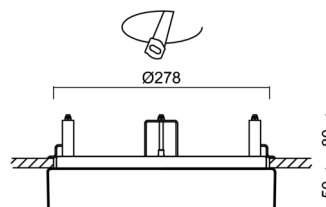

DELIA CV1

Product code: DEL69322

Type: LED-1L14E500KNV62/PC22C DALI 3K#

Short description of the luminaire: White semi-recessed LED light DALI and polycarbonate shade.

Technical

Types of luminaires	Dimmable
Mounting type	semi-recessed
Base material	steel
Shade material	opal polycarbonate
Base color	white Ra9003
Shade color	white - black
Holding the shade	folding system
Mounting location	ceiling/wall
Width	300 mm
Length	300 mm
Height	60 mm
Diameter	ø 300 mm
mounting holes (diameter)	none
Installation wire (diameter)	2xØ16mm
Energy Class	D
Impact strength	IK10
Operating temperature	from -20°C to +30°C

Electric

Power consumption	13 W
Ingress Protection	IP44
Socket	LED modul
terminal block	snap terminal block
Automatic circuit breaker type B10A	31 pcs
Automatic circuit breaker type B16A	50 pcs
Automatic circuit breaker type C10A	52 pcs
Automatic circuit breaker type C16A	85 pcs

Luminous

Lum. flux of luminaire	1100 lm
Lum. flux of light source	2000 lm
Luminaire efficacy	84 lm/W
Temperature	3000 K
Rated life time LED L80/B10	100000 hours
CRI	Ra80
MacAdam	3
Blue light hazard	Risk group 0

Eulum data for calculation programs are available at www.osmont.cz.