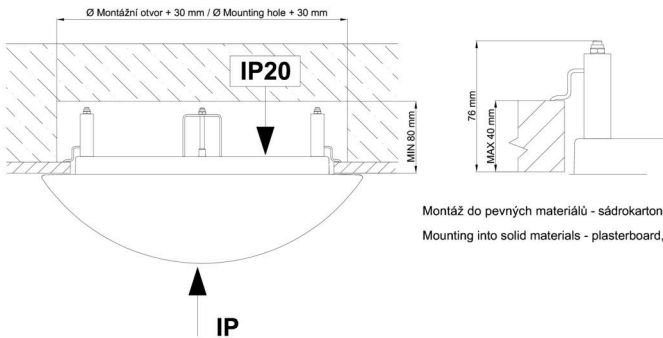

## Technical

Types of luminaires	Sensor
Mounting type	semi-recessed
Base material	steel
Shade material	opal polycarbonate
Base color	white Ra9003
Shade color	white - black
Holding the shade	folding system
Mounting location	ceiling/wall
Width	300 mm
Length	300 mm
Height	60 mm
Diameter	ø 300 mm
mounting holes (diameter)	none
Installation wire (diameter)	2xØ16mm
Energy Class	D
Impact strength	IK10
Operating temperature	from -20°C to +30°C

Eulum data for calculation programs are available at [www.osmont.cz](http://www.osmont.cz).

Logistic

EAN	8591728077266
Weight NTTO	1.35 Kg
Weight BTTO	1.55 Kg
Number of cartons	1 pcs
Package volume	0.017 m <sup>3</sup>
Package 1 width	0.31 m
Package 1 length	0.31 m
Package 1 height	0.18 m
Warranty*	60 months

\*The warranty for the batteries is valid for 12 months from the date of purchase.

Installation dimensions:

Svítlidlo nesmí být z horní strany zakryto izolací.  
Luminaire must not be covered with insulating matting.

Rozměry dutiny pro vestavné svítidlo [mm]:  
Dimensions of cavity for recessed luminaire [mm]: