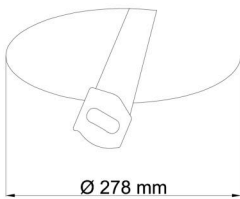

Logistic

EAN	8591728077266
Weight NTTO	1.35 Kg
Weight BTTO	1.55 Kg
Number of cartons	1 pcs
Package volume	0.017 m³
Package 1 width	0.31 m
Package 1 length	0.31 m
Package 1 height	0.18 m
Warranty*	60 months

*The warranty for the batteries is valid for 12 months from the date of purchase.

Installation dimensions: