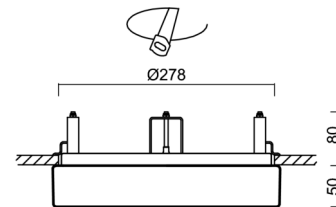

## Technical

Types of luminaires	Sensor
Mounting type	semi-recessed
Base material	steel
Shade material	opal polycarbonate
Base color	white Ra9003
Shade color	white - black
Holding the shade	folding system
Mounting location	ceiling/wall
Width	300 mm
Length	300 mm
Height	60 mm
Diameter	ø 300 mm
mounting holes (diameter)	none
Installation wire (diameter)	2xØ16mm
Energy Class	D
Impact strength	IK10
Operating temperature	from -20°C to +30°C