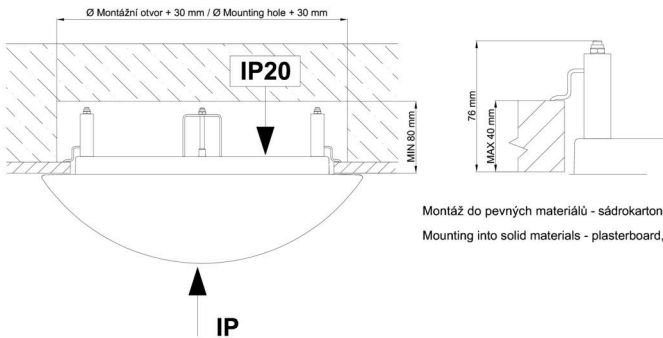

## Technical

Types of luminaires	Classic on/off
Mounting type	semi-recessed
Base material	steel
Shade material	opal polycarbonate
Base color	white Ra9003
Shade color	white - black
Holding the shade	folding system
Mounting location	ceiling/wall
Width	300 mm
Length	300 mm
Height	60 mm
Diameter	ø 300 mm
mounting holes (diameter)	none
Installation wire (diameter)	2xØ16mm
Energy Class	D
Impact strength	IK10
Operating temperature	from -20°C to +30°C

Eulum data for calculation programs are available at [www.osmont.cz](http://www.osmont.cz).

Logistic

EAN	8591728077259
Weight NTTO	1.15 Kg
Weight BTTO	1.35 Kg
Number of cartons	1 pcs
Package volume	0.017 m <sup>3</sup>
Package 1 width	0.31 m
Package 1 length	0.31 m
Package 1 height	0.18 m
Warranty*	60 months

\*The warranty for the batteries is valid for 12 months from the date of purchase.

Installation dimensions:

Svítlidlo nesmí být z horní strany zakryto izolací.  
Luminaire must not be covered with insulating matting.

Rozměry dutiny pro vestavné svítidlo [mm]:  
Dimensions of cavity for recessed luminaire [mm]: