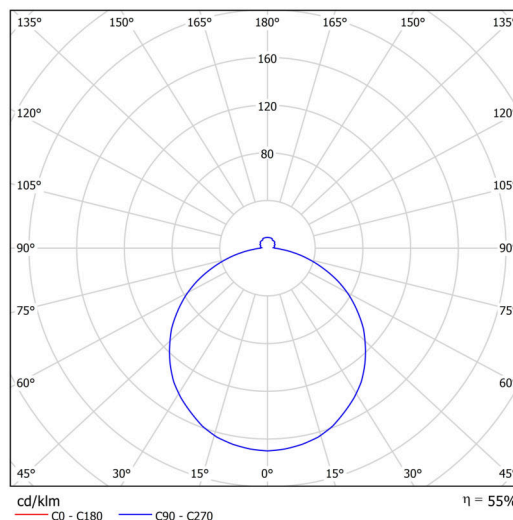

Luminous

Lum. flux of luminaire	1100 lm
Lum. flux of light source	2000 lm
Luminaire efficacy	84 lm/W
Temperature	3000 K
Rated life time LED L80/B10	100000 hours
CRI	Ra80
MacAdam	3
Blue light hazard	Risk group 0