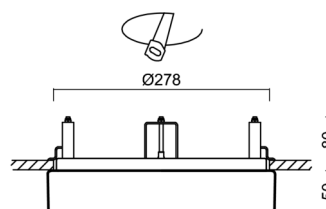

## Technical

Types of luminaires	Classic on/off
Mounting type	semi-recessed
Base material	steel
Shade material	opal polycarbonate
Base color	white Ra9003
Shade color	white - black
Holding the shade	folding system
Mounting location	ceiling/wall
Width	300 mm
Length	300 mm
Height	60 mm
Diameter	ø 300 mm
mounting holes (diameter)	none
Installation wire (diameter)	2xØ16mm
Energy Class	D
Impact strength	IK10
Operating temperature	from -20°C to +30°C