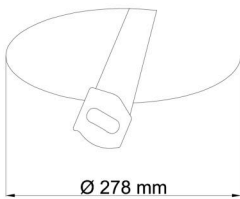

Logistic

EAN	8591728077259
Weight NTTO	1.15 Kg
Weight BTTO	1.35 Kg
Number of cartons	1 pcs
Package volume	0.017 m³
Package 1 width	0.31 m
Package 1 length	0.31 m
Package 1 height	0.18 m
Warranty*	60 months

*The warranty for the batteries is valid for 12 months from the date of purchase.

Installation dimensions: