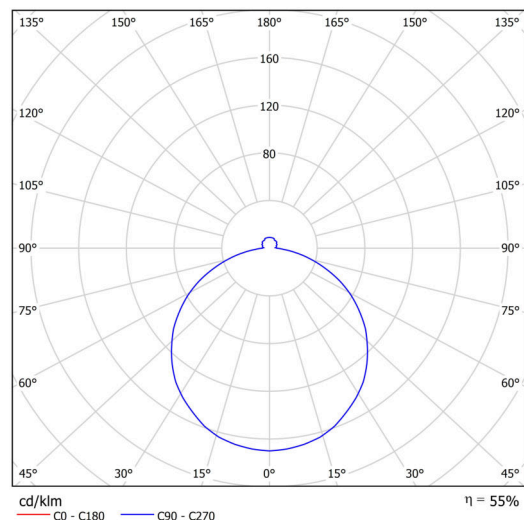

DELIA CV1

Product code: DEL52621

Type: IN-12KNV62/PM22C*

Short description of the luminaire: White semi-recessed E27 light ON/OFF and PMMA shade.

Technical

Types of luminaires	Classic on/off
Mounting type	semi-recessed
Base material	steel
Shade material	opal polymethyl methacrylate
Base color	white Ral9003
Shade color	white - black
Holding the shade	folding system
Mounting location	ceiling/wall
Width	300 mm
Length	300 mm
Height	60 mm
Diameter	ø 300 mm
mounting holes (diameter)	none
Installation wire (diameter)	2xØ16mm
Impact strength	IK04
Operating temperature	from -20°C to +30°C

Electric

Voltage type	AC
AC voltage	220 - 240 V
Power consumption	25 W
Ingress Protection	IP44
Socket	E27
terminal block	snap terminal block

Luminous

Blue light hazard	Risk group 0

Eulum data for calculation programs are available at www.osmont.cz.