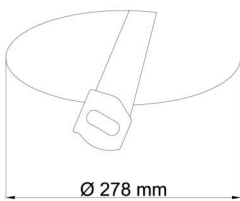

Logistic

EAN	8591728526214
Weight NTTO	0.95 Kg
Weight BTTO	1.15 Kg
Number of cartons	1 pcs
Package volume	0.017 m³
Package 1 width	0.31 m
Package 1 length	0.31 m
Package 1 height	0.18 m
Warranty*	60 months

*The warranty for the batteries is valid for 12 months from the date of purchase.

Installation dimensions: