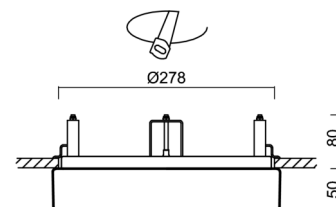

Types of luminaires	Classic on/off
Mounting type	semi-recessed
Base material	steel
Shade material	opal polymethyl methacrylate
Base color	white Ral9003
Shade color	white - black
Holding the shade	folding system
Mounting location	ceiling/wall
Width	300 mm
Length	300 mm
Height	60 mm
Diameter	ø 300 mm
mounting holes (diameter)	none
Installation wire (diameter)	2xØ16mm
Impact strength	IK04
Operating temperature	from -20°C to +30°C

Eulum data for calculation programs are available at www.osmont.cz.

Logistic

EAN	8591728526214
Weight NTTO	0.95 Kg
Weight BTTO	1.15 Kg
Number of cartons	1 pcs
Package volume	0.017 m ³
Package 1 width	0.31 m
Package 1 length	0.31 m
Package 1 height	0.18 m
Warranty*	60 months

Rozměry dutiny pro vestavné svítidlo [mm]:
Dimensions of cavity for recessed luminaire [mm]:

Additional assortment:

Lampshade

Product code	Name	Color	Description	Picture	Drawing
20570	PM22C	white - black		