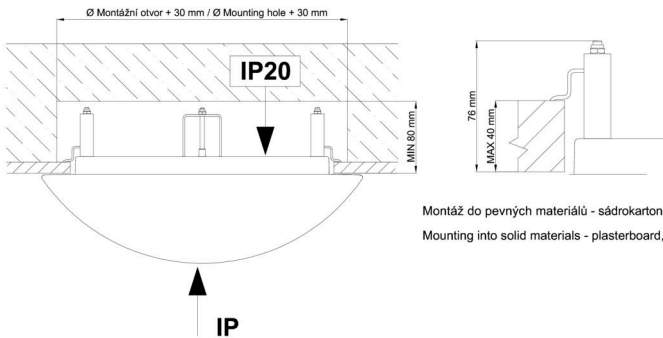

Types of luminaires	Classic on/off
Mounting type	semi-recessed
Base material	steel
Shade material	opal polymethyl methacrylate
Base color	white Ral9003
Shade color	white - black
Holding the shade	folding system
Mounting location	ceiling/wall
Width	300 mm
Length	300 mm
Height	60 mm
Diameter	ø 300 mm
mounting holes (diameter)	none
Installation wire (diameter)	2xØ16mm
Impact strength	IK04
Operating temperature	from -20°C to +30°C

Eulum data for calculation programs are available at www.osmont.cz.

Logistic

EAN	8591728526214
Weight NTTO	0.95 Kg
Weight BTTO	1.15 Kg
Number of cartons	1 pcs
Package volume	0.017 m ³
Package 1 width	0.31 m
Package 1 length	0.31 m
Package 1 height	0.18 m
Warranty*	60 months

*The warranty for the batteries is valid for 12 months from the date of purchase.

Installation dimensions:

Svítlidlo nesmí být z horní strany zakryto izolací.
Luminaire must not be covered with insulating matting.

Rozměry dutiny pro vestavné svítidlo [mm]:
Dimensions of cavity for recessed luminaire [mm]:

Additional assortment:

Lampshade

Product code	Name	Color	Description	Picture	Drawing
20570	PM22C	white - black		