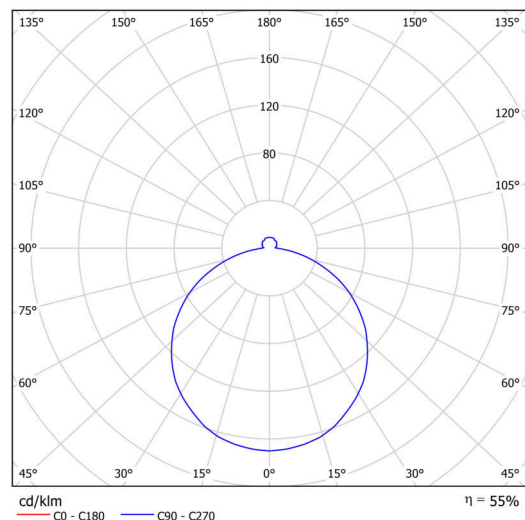

Luminous data

Lum. flux of luminaire	13050 lm
Lum. flux of light source	23720 lm
Chromaticity temperature	4000 K
Rated life time LED L80/B10	100000 hours
CRI	Ra80
MacAdam	3
Blue light hazard	Risk group 0

Eulum data for calculation programs are available at www.osmont.cz.