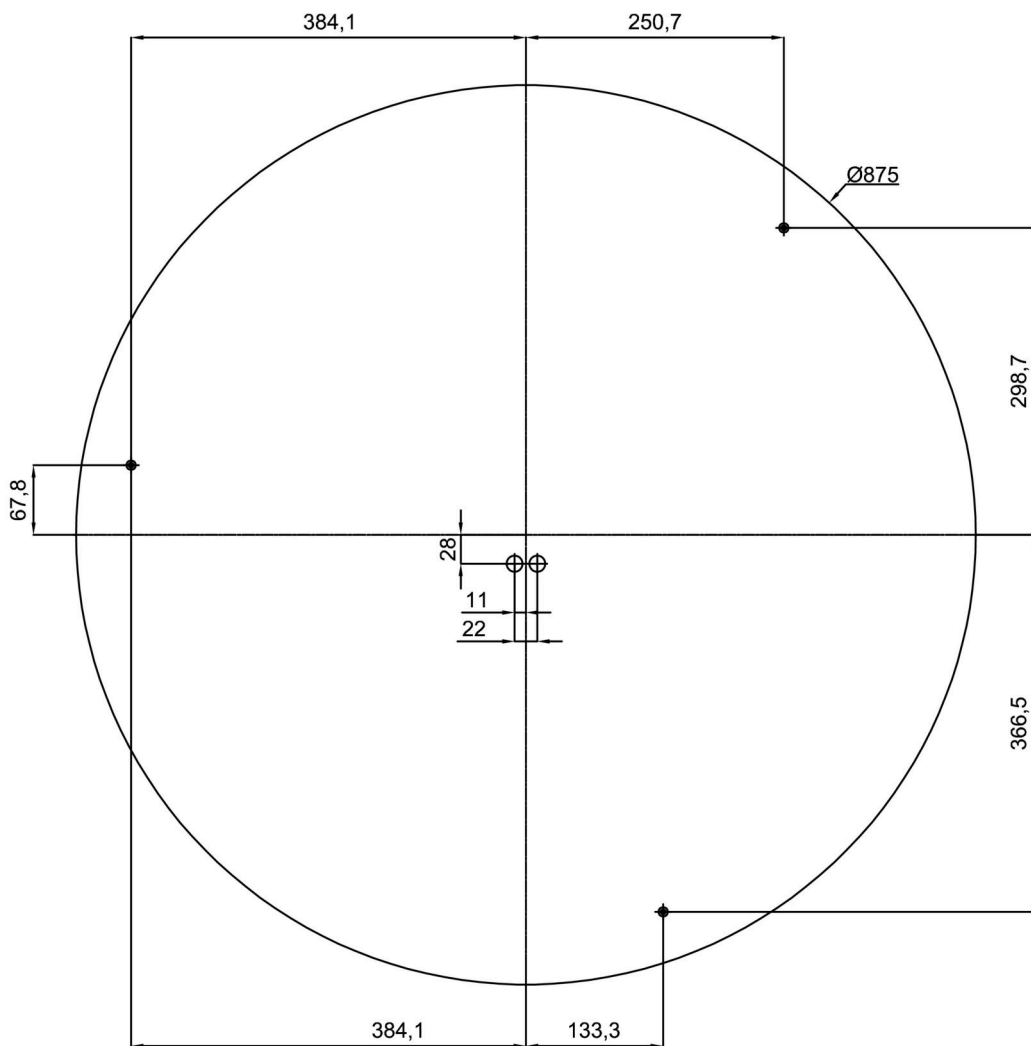

DELIA C5

LED-9L52EMP1050KN11/PC26C 4K##

WWW.OSMONT.CZ

DELIA C5

Product code: DEL58827

Type: LED-9L52EMP1050KN11/PC26C 4K##

Short description of the luminaire: White colour | ceiling or wall LED light ON/OFF | multipower driver | opal polycarbonate shade (PC) with black decorative stripe|

Technical data

Types of luminaires	Classic on/off
Mounting type	surface mounted
Base material	steel
Shade material	opal polycarbonate
Base color	white Ral9003
Shade color	white - black
Holding the shade	folding system
Mounting location	ceiling/wall
Width	900 mm
Length	900 mm
Height	86 mm
Diameter	ø 900 mm
mounting holes (diameter)	3xø5mm
Cable entrance	2xø16mm
Energy Class	D
Impact strength	IK10
Operating temperature	from -20°C to +30°C

Electrical data

Power consumption	150 W
Ingress Protection	IP54
Socket	LED modul
terminal block	snap terminal block

Luminous data

Lum. flux of luminaire	13050 lm
Lum. flux of light source	23720 lm
Chromaticity temperature	4000 K
Rated life time LED L80/B10	100000 hours
CRI	Ra80
MacAdam	3
Blue light hazard	Risk group 0

Installation dimensions:

Additional assortment:

Lampshade

Product code	Name	Color	Picture	Drawing
20740	PC26C	white - black		