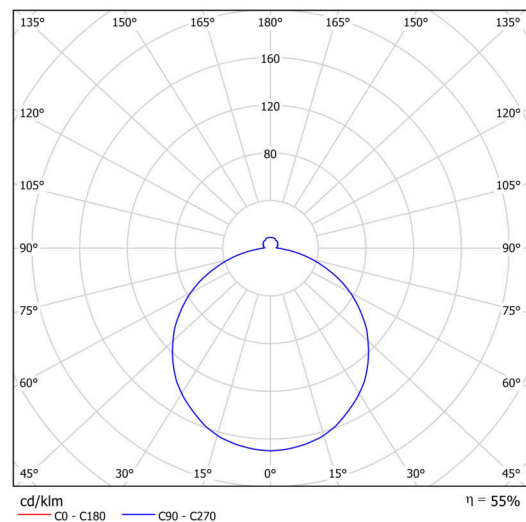

Luminous data

Lum. flux of luminaire	9050 lm
Lum. flux of light source	16460 lm
Chromaticity temperature	4000 K
Rated life time LED L80/B10	100000 hours
CRI	Ra80
MacAdam	3
Blue light hazard	Risk group 0

Eulum data for calculation programs are available at www.osmont.cz.