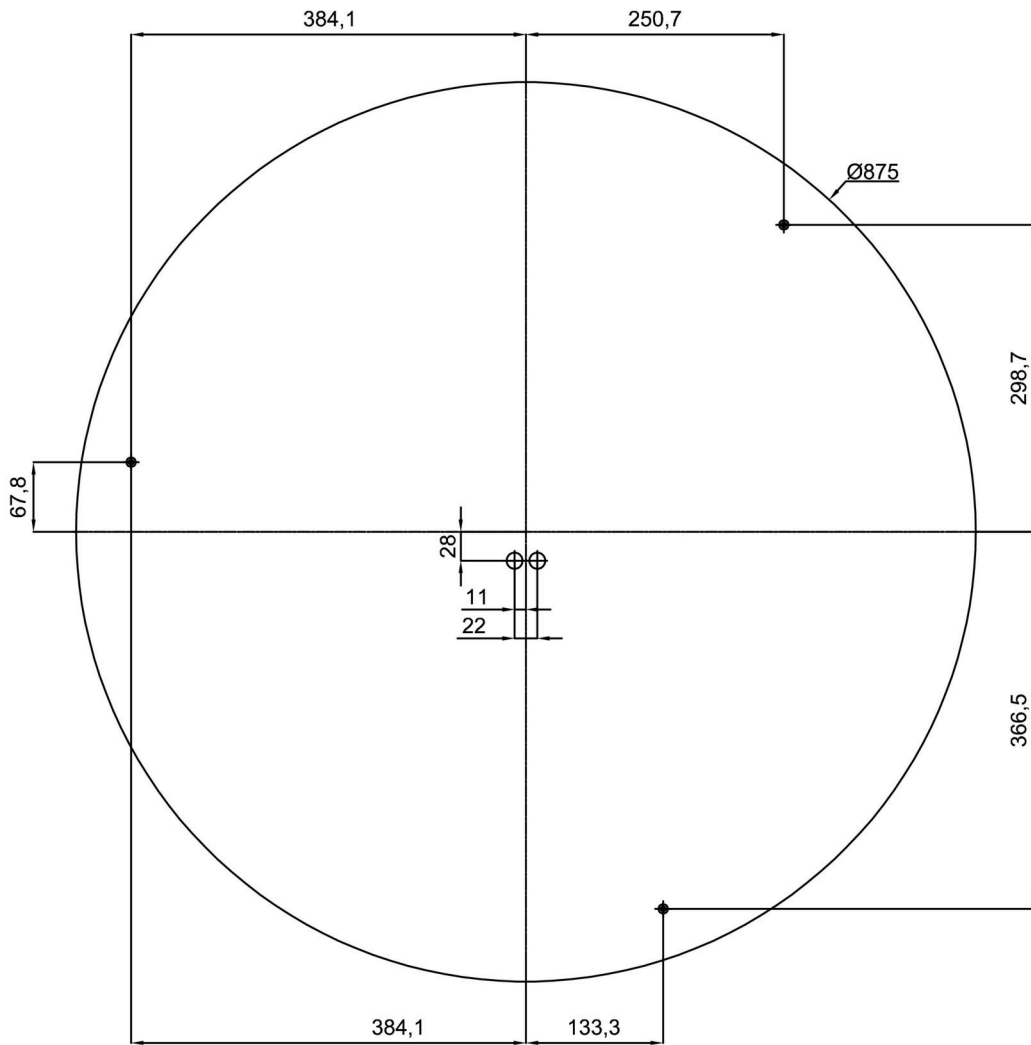

Technical data

Types of luminaires	Classic on/off
Mounting type	surface mounted
Base material	steel
Shade material	opal polycarbonate
Base color	white Ral9003
Shade color	white - black
Holding the shade	folding system
Mounting location	ceiling/wall
Width	900 mm
Length	900 mm
Height	86 mm
Diameter	ø 900 mm
mounting holes (diameter)	3xø5mm
Cable entrance	2xø16mm
Energy Class	D
Impact strength	IK10
Operating temperature	from -20°C to +30°C

Electrical data

Power consumption	98 W
Ingress Protection	IP54
Socket	LED modul
terminal block	snap terminal block

Luminous data

Lum. flux of luminaire	9050 lm
Lum. flux of light source	16460 lm
Chromaticity temperature	4000 K
Rated life time LED L80/B10	100000 hours
CRI	Ra80
MacAdam	3
Blue light hazard	Risk group 0

Installation dimensions:

Additional assortment:

Lampshade

Product code	Name	Color	Picture	Drawing
20740	PC26C	white - black	