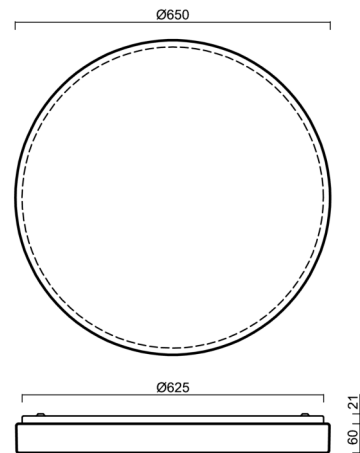

# DELIA C4

Product code: DEL69589

Type: LED-6L51E700KN10/PM25C DALI 4K##

Short description of the luminaire: White surface-mounted LED light DALI and PMMA shade.

## Technical

Types of luminaires	Dimmable
Mounting type	surface mounted
Base material	steel
Shade material	opal polymethyl methacrylate
Base color	white Ral9003
Shade color	white - black
Holding the shade	folding system
Mounting location	ceiling/wall
Width	650 mm
Length	650 mm
Height	85 mm
Diameter	ø 650 mm
mounting holes (diameter)	3xø5mm
Installation wire (diameter)	2xø16mm
Energy Class	D
Impact strength	IK04
Operating temperature	from -20°C to +30°C