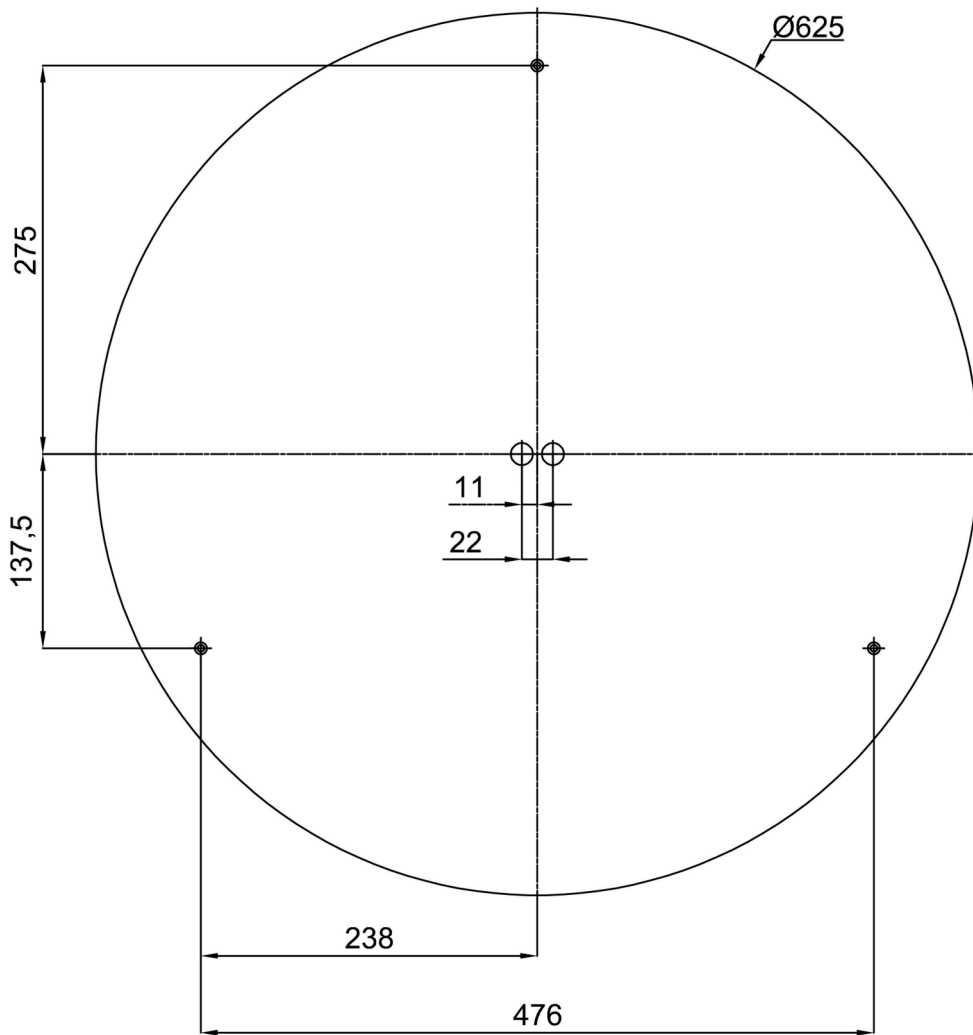

Logistic

EAN	8591728078782
Weight NTTO	5.8 Kg
Weight BTTO	7.2 Kg
Number of cartons	1 pcs
Package volume	0.08 m³
Package 1 width	0.68 m
Package 1 length	0.17 m
Package 1 height	0.69 m
Warranty*	60 months

*The warranty for the batteries is valid for 12 months from the date of purchase.

Installation dimensions: