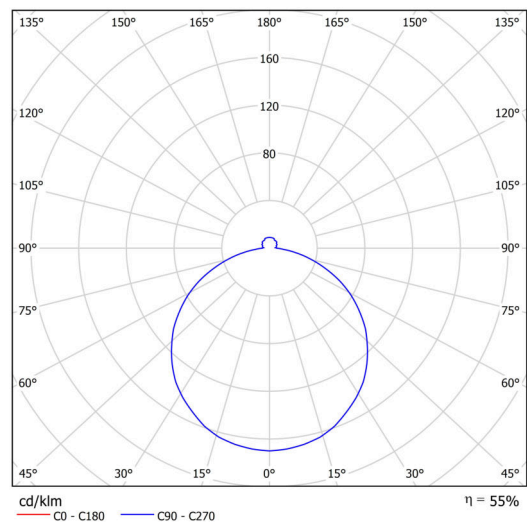

Luminous

Lum. flux of luminaire	6040 lm
Lum. flux of light source	10980 lm
Luminaire efficacy	92 lm/W
Temperature	4000 K
Rated life time LED L80/B10	100000 hours
CRI	Ra80
MacAdam	3
Blue light hazard	Risk group 0