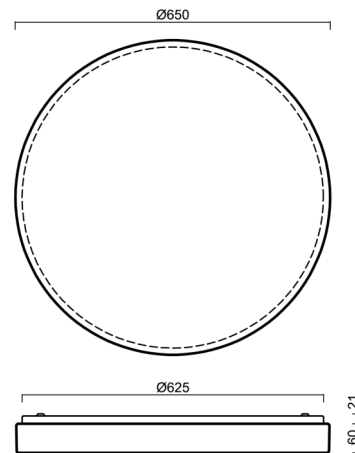

# DELIA C4

Product code: DEL69090

Type: LED-6L51EMP1050KN10/PM25C 3K##

Short description of the luminaire: White surface-mounted LED light ON/OFF and PMMA shade.

## Technical

Types of luminaires	Classic on/off
Mounting type	surface mounted
Base material	steel
Shade material	opal polymethyl methacrylate
Base color	white Ra9003
Shade color	white - black
Holding the shade	folding system
Mounting location	ceiling/wall
Width	650 mm
Length	650 mm
Height	85 mm
Diameter	ø 650 mm
mounting holes (diameter)	3xø5mm
Installation wire (diameter)	2xø16mm
Energy Class	D
Impact strength	IK04
Operating temperature	from -20°C to +30°C

## Installation dimensions:

## Lampshade

Product code	Name	Color	Description	Picture	Drawing
20573	PM25C	white - black		