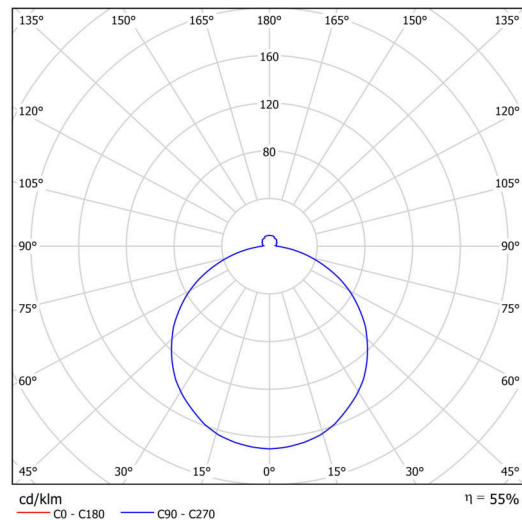

Luminous

Lum. flux of luminaire	8340 lm
Lum. flux of light source	15160 lm
Luminaire efficacy	83 lm/W
Temperature	3000 K
Rated life time LED L80/B10	100000 hours
CRI	Ra80
MacAdam	3
Blue light hazard	Risk group 0