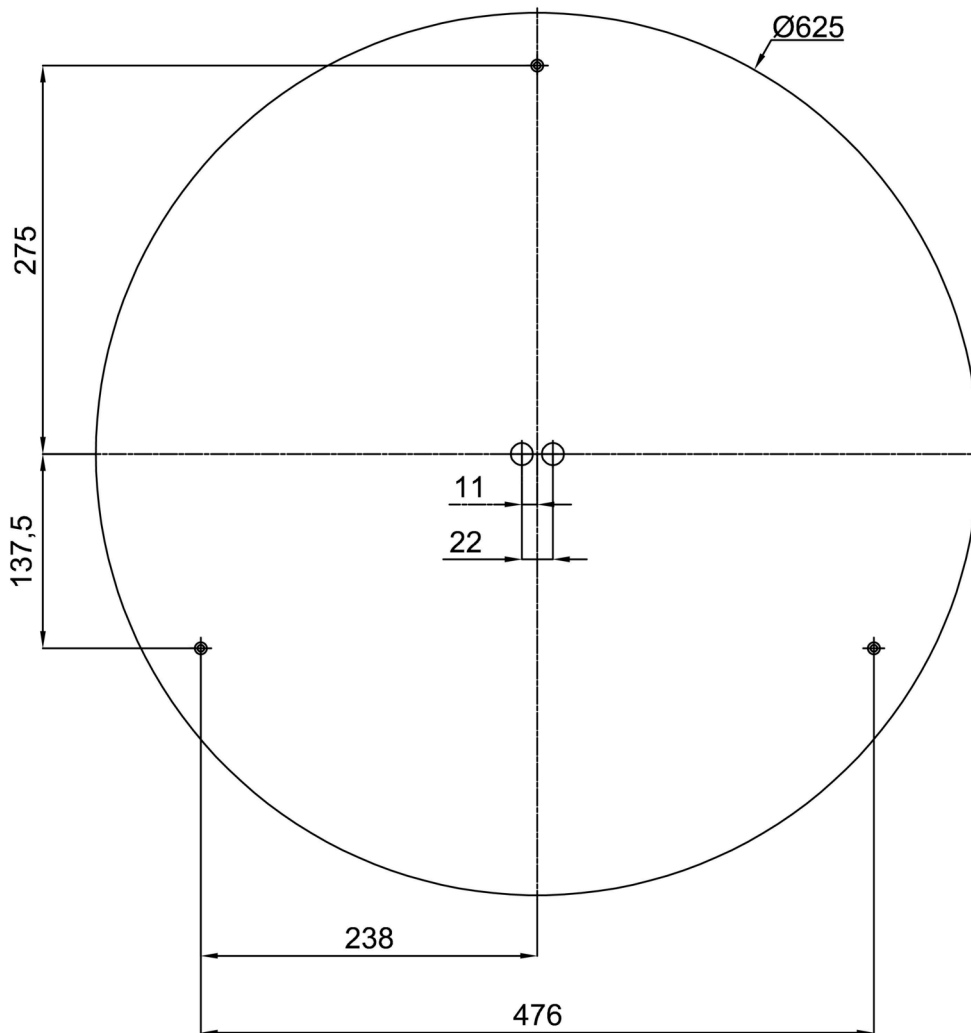

## Technical

Types of luminaires	Classic on/off
Mounting type	surface mounted
Base material	steel
Shade material	opal polymethyl methacrylate
Base color	white Ra9003
Shade color	white - black
Holding the shade	folding system
Mounting location	ceiling/wall
Width	650 mm
Length	650 mm
Height	85 mm
Diameter	ø 650 mm
mounting holes (diameter)	3xø5mm
Installation wire (diameter)	2xø16mm
Energy Class	D
Impact strength	IK04
Operating temperature	from -20°C to +30°C

## Installation dimensions: