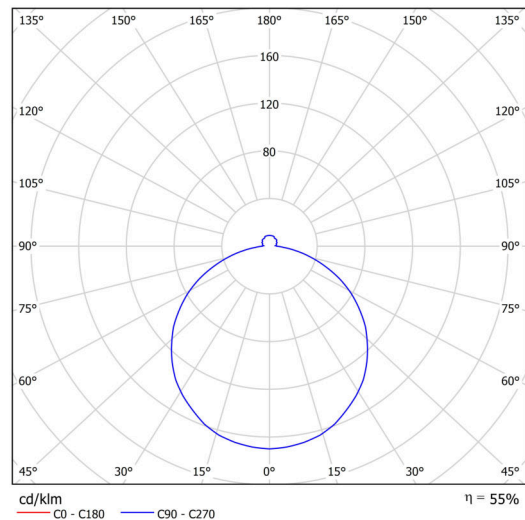

Luminous data

Lum. flux of luminaire	6040 lm
Lum. flux of light source	10980 lm
Chromaticity temperature	4000 K
Rated life time LED L80/B10	100000 hours
CRI	Ra80
MacAdam	3
Blue light hazard	Risk group 0

Eulum data for calculation programs are available at www.osmont.cz.