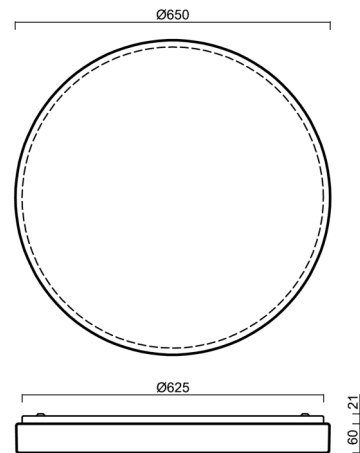

# DELIA C4

Product code: DEL58818

Type: LED-6L51E700KN10/PC25C DALI 4K##

Short description of the luminaire: White colour | ceiling or wall LED light DALI | opal polycarbonate shade (PC) with black decorative stripe|

## Technical data

Types of luminaires	Dimmable
Mounting type	surface mounted
Base material	steel
Shade material	opal polycarbonate
Base color	white Ral9003
Shade color	white - black
Holding the shade	folding system
Mounting location	ceiling/wall
Width	650 mm
Length	650 mm
Height	81 mm
Diameter	ø 650 mm
mounting holes (diameter)	3xø5mm
Cable entrance	2xø16mm
Energy Class	D
Impact strength	IK10
Operating temperature	from -20°C to +30°C

## Installation dimensions:

Additional assortment:

Lampshade

Product code	Name	Color	Picture	Drawing
20722	PC25C	white - black		