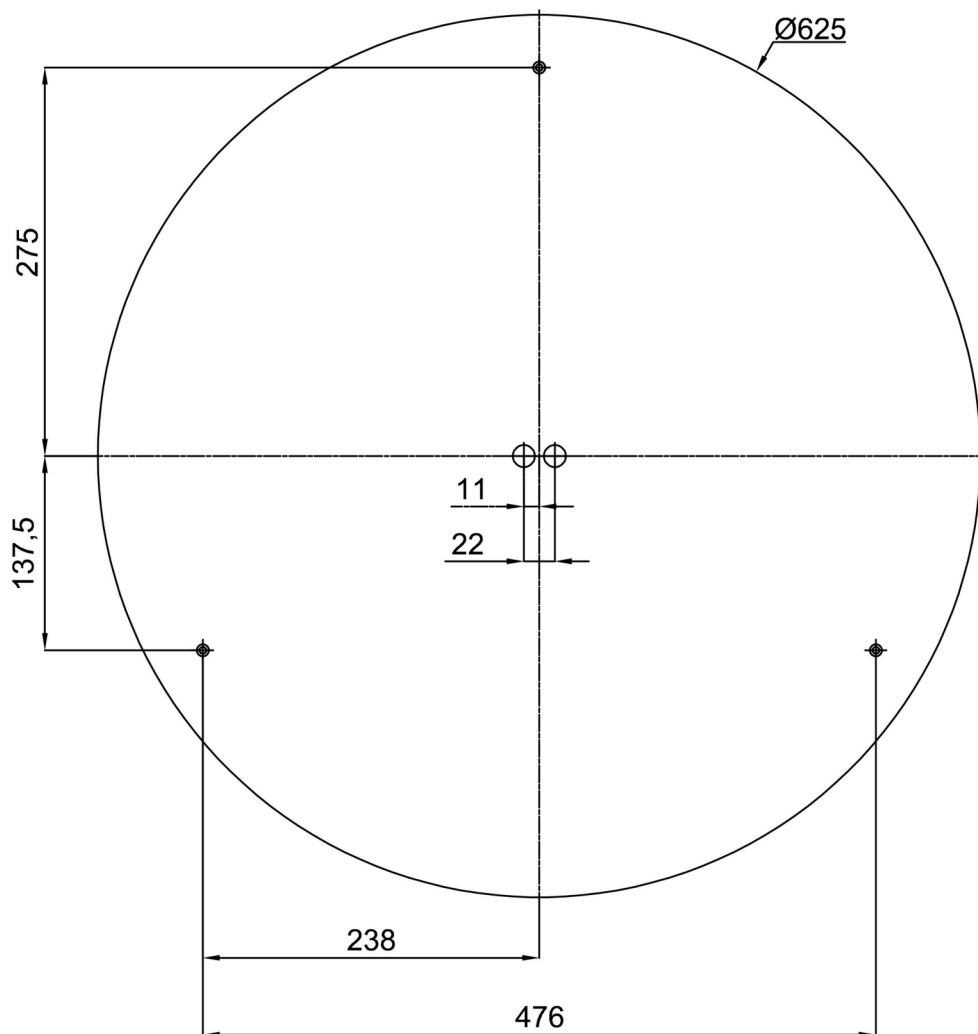

## Technical data

Types of luminaires	Dimmable
Mounting type	surface mounted
Base material	steel
Shade material	opal polycarbonate
Base color	white Ral9003
Shade color	white - black
Holding the shade	folding system
Mounting location	ceiling/wall
Width	650 mm
Length	650 mm
Height	81 mm
Diameter	ø 650 mm
mounting holes (diameter)	3xø5mm
Cable entrance	2xø16mm
Energy Class	D
Impact strength	IK10
Operating temperature	from -20°C to +30°C

## Installation dimensions:

Additional assortment:

Lampshade

Product code	Name	Color	Picture	Drawing
20722	PC25C	white - black		