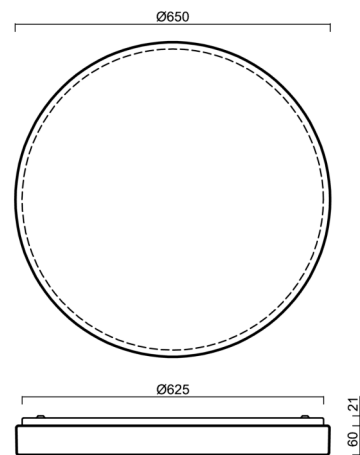

DELIA C4

LED-6L51EMP700KN10/PC25C 4K##

WWW.OSMONT.CZ

DELIA C4

Product code: DEL58817

Type: LED-6L51EMP700KN10/PC25C 4K##

Short description of the luminaire: White colour | ceiling or wall LED light ON/OFF | multipower driver | opal polycarbonate shade (PC) with black decorative stripe|

Technical data

Types of luminaires	Classic on/off
Mounting type	surface mounted
Base material	steel
Shade material	opal polycarbonate
Base color	white Ral9003
Shade color	white - black
Holding the shade	folding system
Mounting location	ceiling/wall
Width	650 mm
Length	650 mm
Height	81 mm
Diameter	ø 650 mm
mounting holes (diameter)	3xø5mm
Cable entrance	2xø16mm
Energy Class	D
Impact strength	IK10
Operating temperature	from -20°C to +30°C

Installation dimensions:

Additional assortment:

Lampshade

Product code	Name	Color	Picture	Drawing
20722	PC25C	white - black		