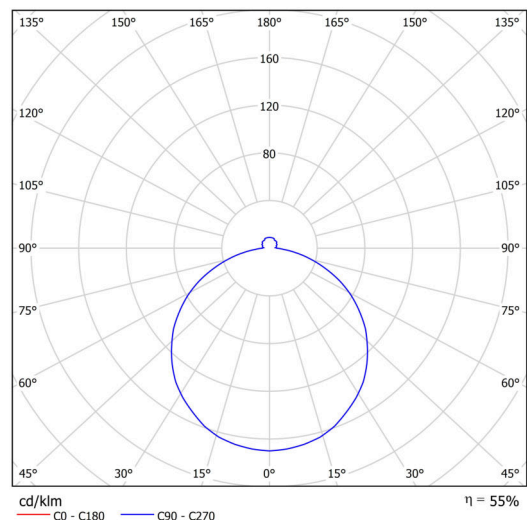

Luminous data

Lum. flux of luminaire	6040 lm
Lum. flux of light source	10980 lm
Chromaticity temperature	4000 K
Rated life time LED L80/B10	100000 hours
CRI	Ra80
MacAdam	3
Blue light hazard	Risk group 0

Eulum data for calculation programs are available at www.osmont.cz.