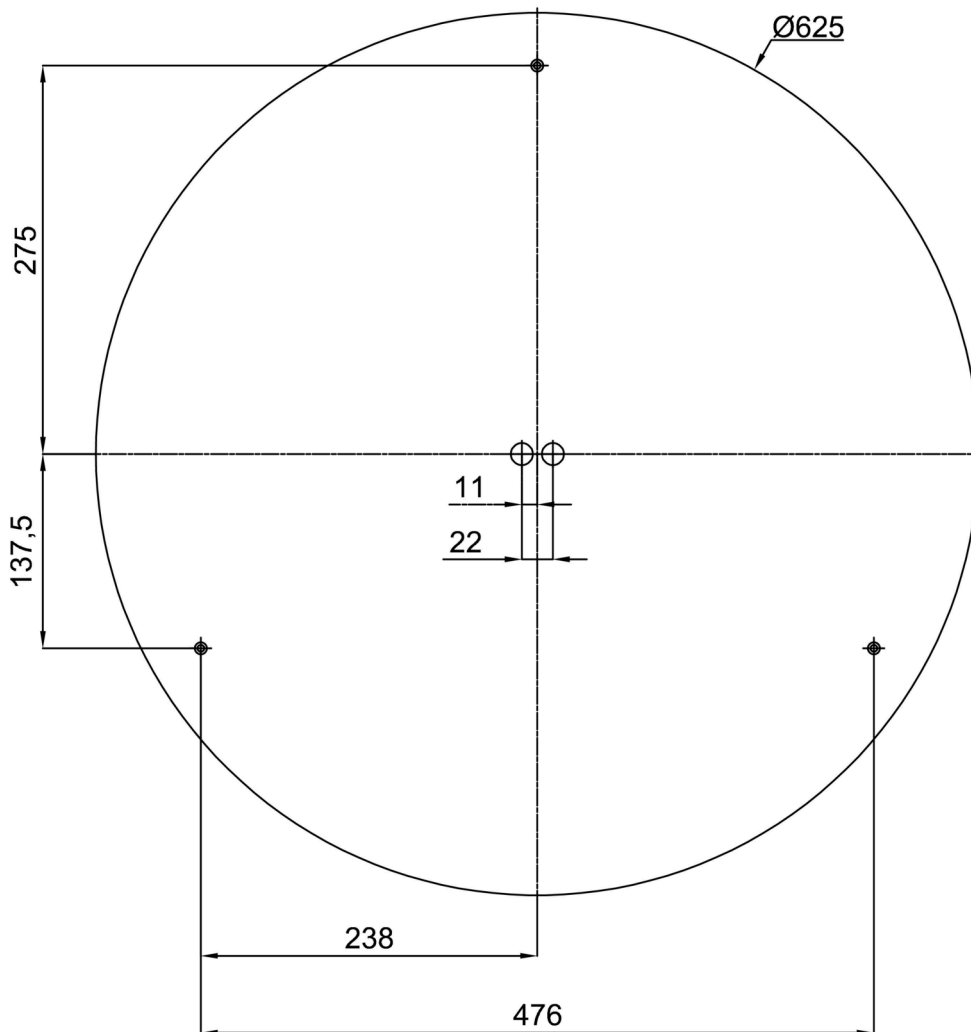

Technical data

Types of luminaires	Classic on/off
Mounting type	surface mounted
Base material	steel
Shade material	opal polycarbonate
Base color	white Ral9003
Shade color	white - black
Holding the shade	folding system
Mounting location	ceiling/wall
Width	650 mm
Length	650 mm
Height	81 mm
Diameter	ø 650 mm
mounting holes (diameter)	3xø5mm
Cable entrance	2xø16mm
Energy Class	D
Impact strength	IK10
Operating temperature	from -20°C to +30°C

Electrical data

Power consumption	65 W
Ingress Protection	IP54
Socket	LED modul
terminal block	snap terminal block

Luminous data

Lum. flux of luminaire	6040 lm
Lum. flux of light source	10980 lm
Chromaticity temperature	4000 K
Rated life time LED L80/B10	100000 hours
CRI	Ra80
MacAdam	3
Blue light hazard	Risk group 0

Installation dimensions:

Additional assortment:

Lampshade

Product code	Name	Color	Picture	Drawing
20722	PC25C	white - black		