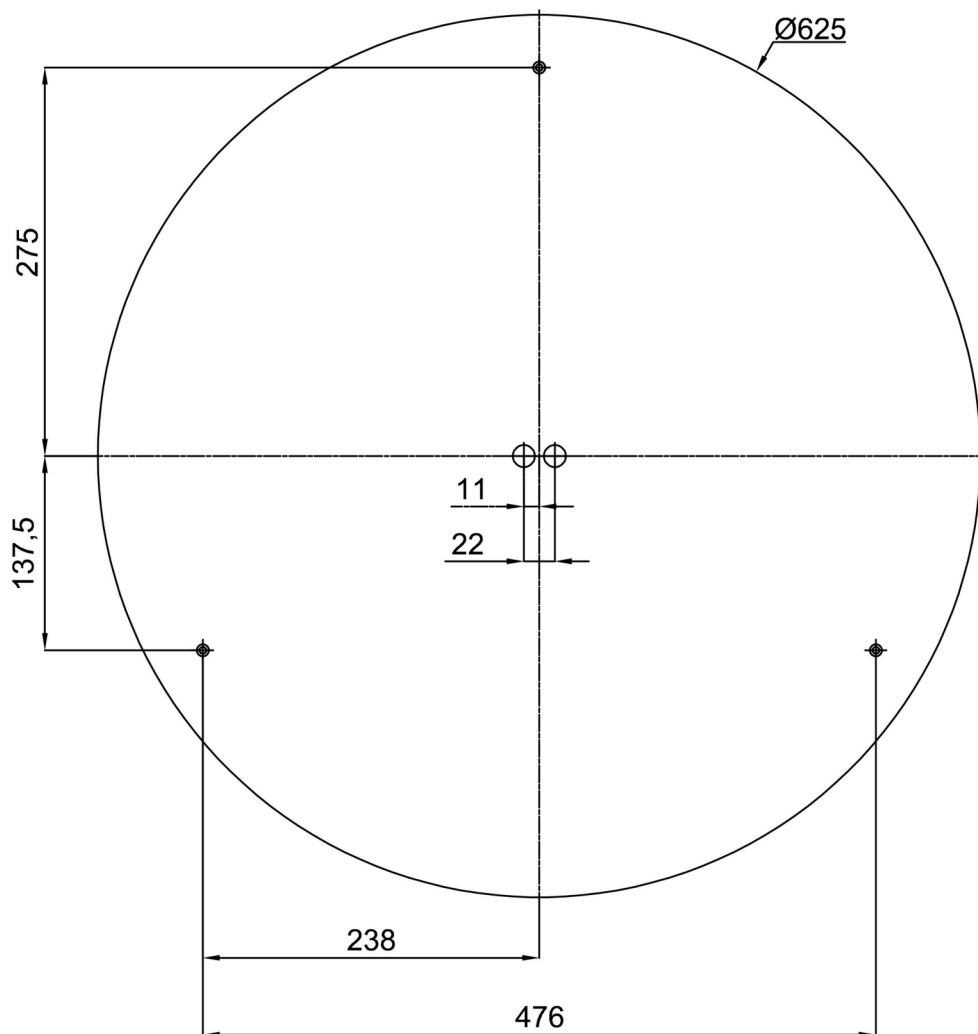

Technical data

Types of luminaires	Classic on/off
Mounting type	surface mounted
Base material	steel
Shade material	opal polycarbonate
Base color	white Ral9003
Shade color	white - black
Holding the shade	folding system
Mounting location	ceiling/wall
Width	650 mm
Length	650 mm
Height	81 mm
Diameter	ø 650 mm
mounting holes (diameter)	3xø5mm
Cable entrance	2xø16mm
Energy Class	D
Impact strength	IK10
Operating temperature	from -20°C to +30°C

Electrical data

Power consumption	65 W
Ingress Protection	IP54
Socket	LED modul
terminal block	snap terminal block

Luminous data

Lum. flux of luminaire	5790 lm
Lum. flux of light source	10520 lm
Chromaticity temperature	3000 K
Rated life time LED L80/B10	100000 hours
CRI	Ra80
MacAdam	3
Blue light hazard	Risk group 0

Installation dimensions:

Additional assortment:

Lampshade

Product code	Name	Color	Picture	Drawing
20722	PC25C	white - black		