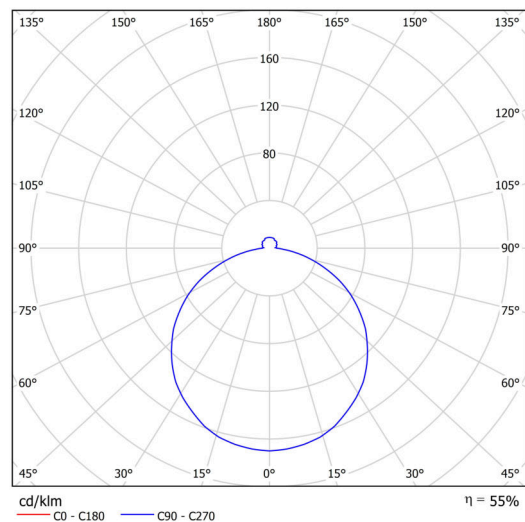

Luminous data

Lum. flux of luminaire	5790 lm
Lum. flux of light source	10520 lm
Chromaticity temperature	3000 K
Rated life time LED L80/B10	100000 hours
CRI	Ra80
MacAdam	3
Blue light hazard	Risk group 0

Eulum data for calculation programs are available at www.osmont.cz.