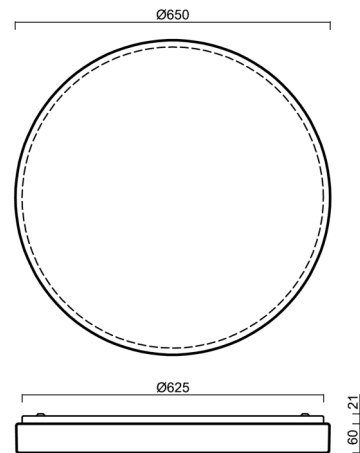

DELIA C4

LED-6L51EMP700KN10/PC25C 3K##

WWW.OSMONT.CZ

DELIA C4

Product code: DEL58813

Type: LED-6L51EMP700KN10/PC25C 3K##

Short description of the luminaire: White colour | ceiling or wall LED light ON/OFF | multipower driver | opal polycarbonate shade (PC) with black decorative stripe|

Technical data

Types of luminaires	Classic on/off
Mounting type	surface mounted
Base material	steel
Shade material	opal polycarbonate
Base color	white Ral9003
Shade color	white - black
Holding the shade	folding system
Mounting location	ceiling/wall
Width	650 mm
Length	650 mm
Height	81 mm
Diameter	ø 650 mm
mounting holes (diameter)	3xø5mm
Cable entrance	2xø16mm
Energy Class	D
Impact strength	IK10
Operating temperature	from -20°C to +30°C

Installation dimensions:

Additional assortment:

Lampshade

Product code	Name	Color	Picture	Drawing
20722	PC25C	white - black		