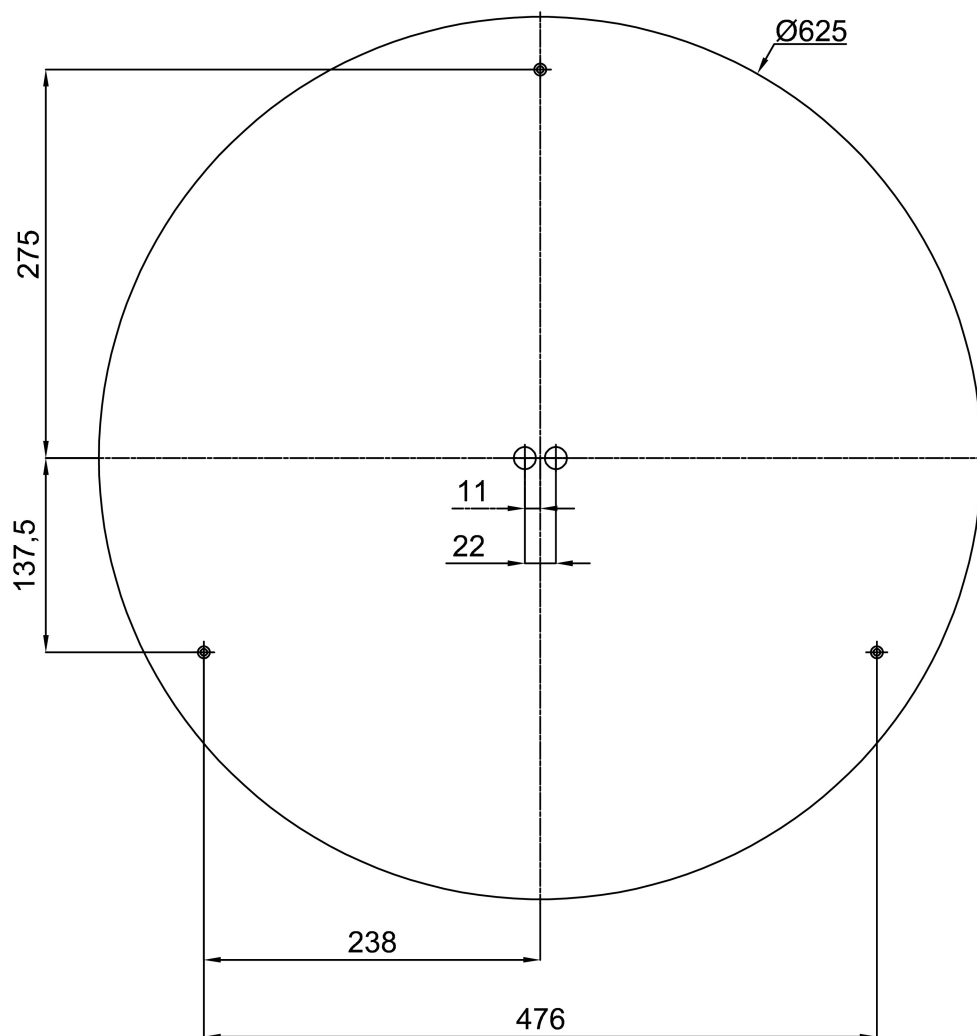

DELIA C4

IN-42KN10/PC25C**

WWW.OSMONT.CZ

DELIA C4

Product code: DEL52605

Type: IN-42KN10/PC25C**

Short description of the luminaire: White colour | ceiling or wall E27 light ON/OFF | opal polycarbonate shade (PC) with black decorative stripe |

Technical data

Types of luminaires	Classic on/off
Mounting type	surface mounted
Base material	steel
Shade material	opal polycarbonate
Base color	white Ral9003
Shade color	white - black
Holding the shade	folding system
Mounting location	ceiling/wall
Width	650 mm
Length	650 mm
Height	81 mm
Diameter	ø 650 mm
mounting holes (diameter)	3xø5mm
Cable entrance	2xø16mm
Impact strength	IK10
Operating temperature	from -20°C to +30°C

Electrical data

Power consumption	4x25 W
Ingress Protection	IP54
Socket	E27
terminal block	snap terminal block

Luminous data

Blue light hazard	Risk group 0
-------------------	--------------

Eulum data for calculation programs are available at www.osmont.cz.

Installation dimensions:

Additional assortment:

Lampshade

Product code	Name	Color	Picture	Drawing
20722	PC25C	white - black		