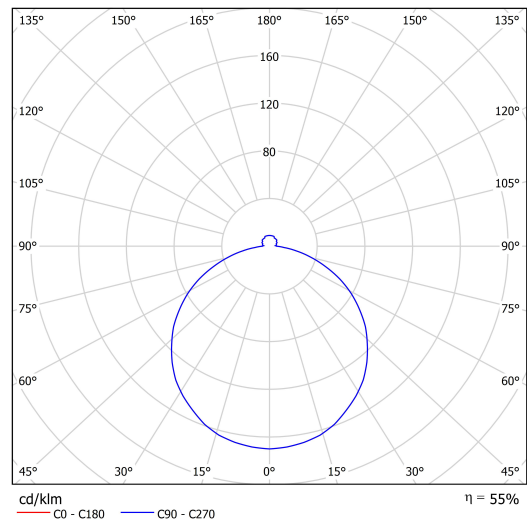

DELIA C4

IN-42KN10/PC25C**

WWW.OSMONT.CZ

DELIA C4

Product code: DEL52605

Type: IN-42KN10/PC25C**

Short description of the luminaire: White colour | ceiling or wall E27 light ON/OFF | opal polycarbonate shade (PC) with black decorative stripe |

Technical data

Types of luminaires	Classic on/off
Mounting type	surface mounted
Base material	steel
Shade material	opal polycarbonate
Base color	white Ral9003
Shade color	white - black
Holding the shade	folding system
Mounting location	ceiling/wall
Width	650 mm
Length	650 mm
Height	81 mm
Diameter	ø 650 mm
mounting holes (diameter)	3xø5mm
Cable entrance	2xø16mm
Impact strength	IK10
Operating temperature	from -20°C to +30°C

Electrical data

Power consumption	4x25 W
Ingress Protection	IP54
Socket	E27
terminal block	snap terminal block

Luminous data

Blue light hazard	Risk group 0
-------------------	--------------

Eulum data for calculation programs are available at www.osmont.cz.

Installation dimensions:

Additional assortment:

Lampshade

Product code	Name	Color	Picture	Drawing
20722	PC25C	white - black		