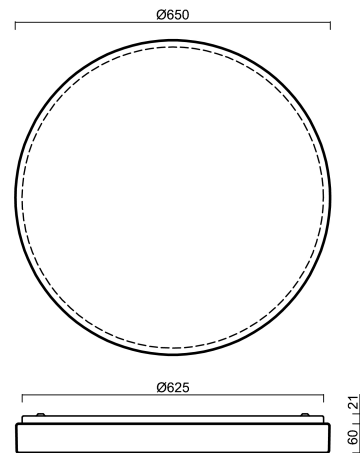

DELIA C4

IN-42KN10/PC25C**

WWW.OSMONT.CZ

DELIA C4

Product code: DEL52605

Type: IN-42KN10/PC25C**

Short description of the luminaire: White colour | ceiling or wall E27 light ON/OFF | opal polycarbonate shade (PC) with black decorative stripe |

Technical data

Types of luminaires	Classic on/off
Mounting type	surface mounted
Base material	steel
Shade material	opal polycarbonate
Base color	white Ral9003
Shade color	white - black
Holding the shade	folding system
Mounting location	ceiling/wall
Width	650 mm
Length	650 mm
Height	81 mm
Diameter	ø 650 mm
mounting holes (diameter)	3xø5mm
Cable entrance	2xø16mm
Impact strength	IK10
Operating temperature	from -20°C to +30°C

Installation dimensions:

Additional assortment:

Lampshade

Product code	Name	Color	Picture	Drawing
20722	PC25C	white - black		