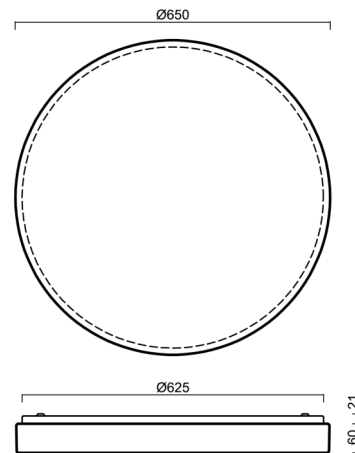

# DELIA C4

Product code: DEL52602

Type: IN-42KN10/PM25C\*\*

Short description of the luminaire: White surface-mounted E27 light ON/OFF and PMMA shade.

## Technical

Types of luminaires	Classic on/off
Mounting type	surface mounted
Base material	steel
Shade material	opal polymethyl methacrylate
Base color	white Ral9003
Shade color	white - black
Holding the shade	folding system
Mounting location	ceiling/wall
Width	650 mm
Length	650 mm
Height	85 mm
Diameter	ø 650 mm
mounting holes (diameter)	3xø5mm
Installation wire (diameter)	2xø16mm
Impact strength	IK04
Operating temperature	from -20°C to +30°C