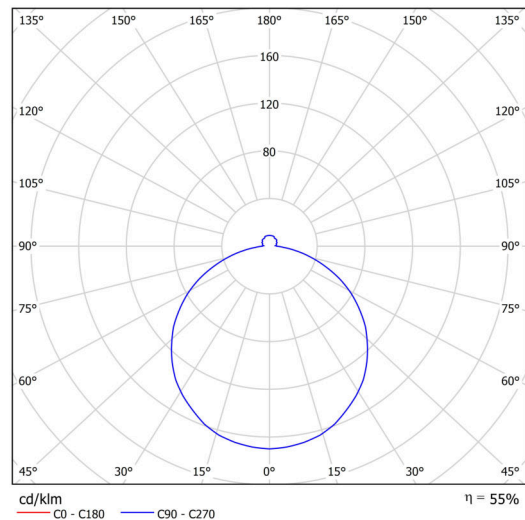

Luminous

Blue light hazard	Risk group 0

Eulum data for calculation programs are available at www.osmont.cz.