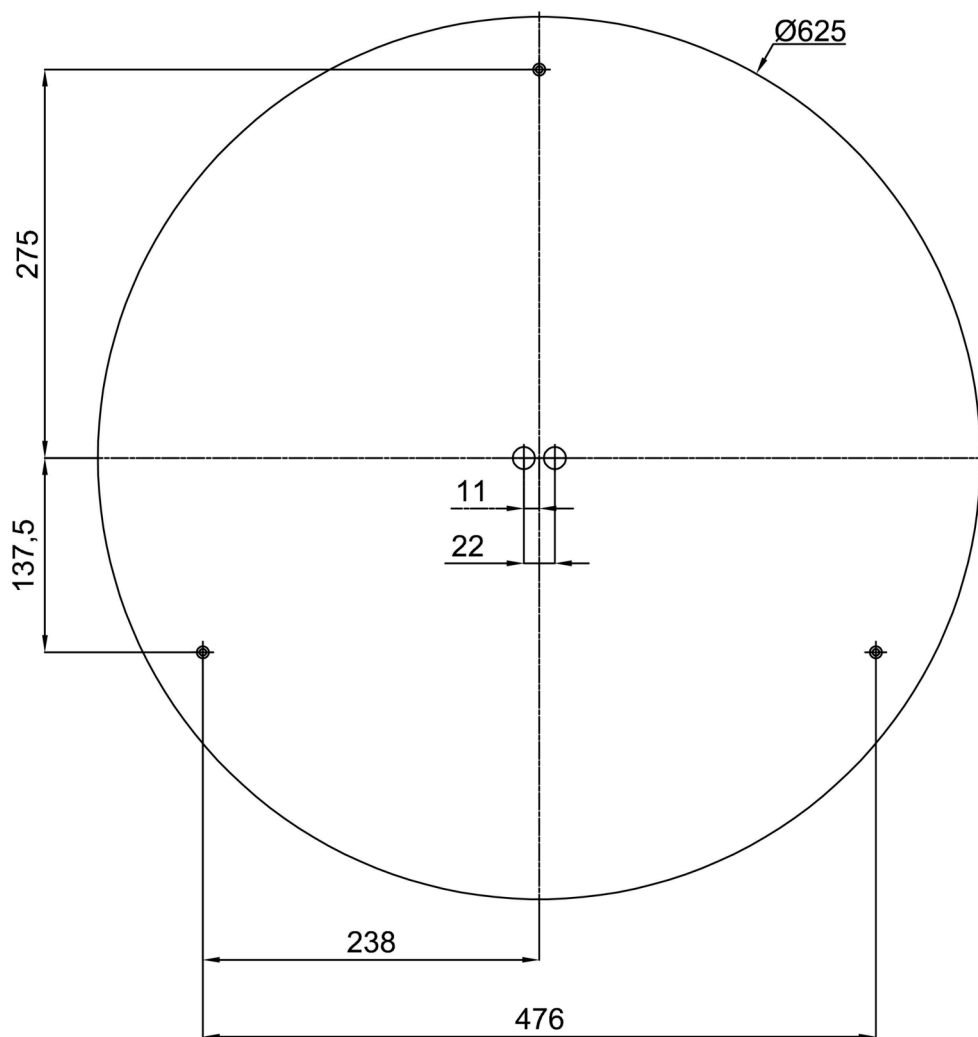

Logistic

EAN	8591728526023
Weight NTTO	5 Kg
Weight BTTO	6 Kg
Number of cartons	1 pcs
Package volume	0.08 m³
Package 1 width	0.68 m
Package 1 length	0.69 m
Package 1 height	0.17 m
Warranty*	60 months

*The warranty for the batteries is valid for 12 months from the date of purchase.

Installation dimensions: