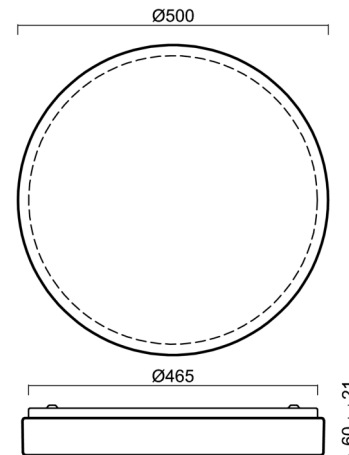

DELIA C3

LED-1L20EMP700KN94/PM24C/NK1W 4K##

WWW.OSMONT.CZ

DELIA C3

Product code: DEL69580

Type: LED-1L20EMP700KN94/PM24C/NK1W 4K##

Short description of the luminaire: White surface-mounted LED light with emergency unit combined and PMMA shade.

Technical

Types of luminaires	Emergency combined
Mounting type	surface mounted
Base material	steel
Shade material	opal polymethyl methacrylate
Base color	white Ral9003
Shade color	white - black
Holding the shade	folding system
Mounting location	ceiling/wall
Width	500 mm
Length	500 mm
Height	85 mm
Diameter	ø 500 mm
mounting holes (diameter)	3xø5mm
Installation wire (diameter)	2xø16mm
Energy Class	D
Impact strength	IK04
Operating temperature	from 0°C to +30°C

Lampshade

Product code	Name	Color	Description	Picture	Drawing
20572	PM24C	white - black		