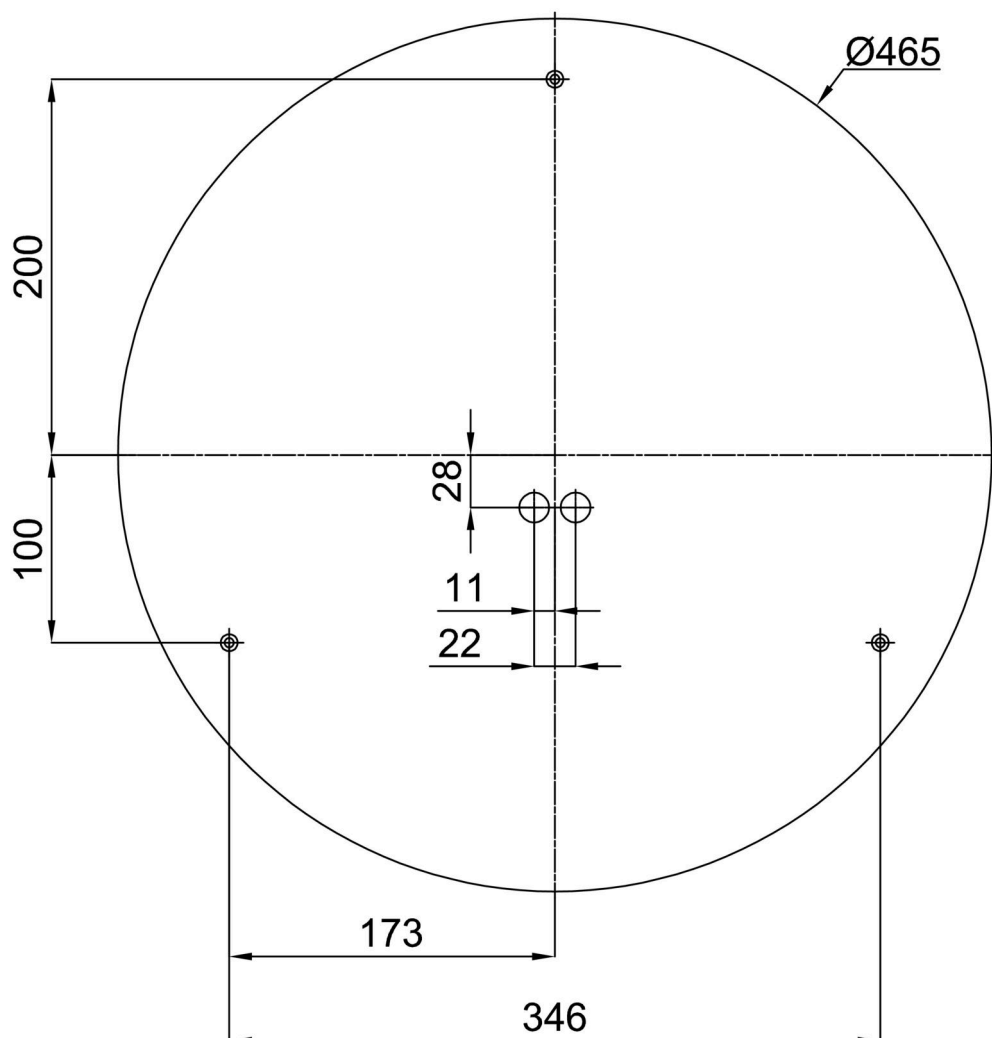

Technical

Types of luminaires	Emergency combined
Mounting type	surface mounted
Base material	steel
Shade material	opal polymethyl methacrylate
Base color	white Ral9003
Shade color	white - black
Holding the shade	folding system
Mounting location	ceiling/wall
Width	500 mm
Length	500 mm
Height	85 mm
Diameter	ø 500 mm
mounting holes (diameter)	3xø5mm
Installation wire (diameter)	2xø16mm
Energy Class	D
Impact strength	IK04
Operating temperature	from 0°C to +30°C

*The warranty for the batteries is valid for 12 months from the date of purchase.

Installation dimensions:

Additional assortment:

Base for surface mounting

Product code	Name	Color	Description	Picture	Drawing
33503	KN9,K9,B17 /BP	white Ra19003			

Lampshade

Product code	Name	Color	Description	Picture	Drawing
20572	PM24C	white - black		