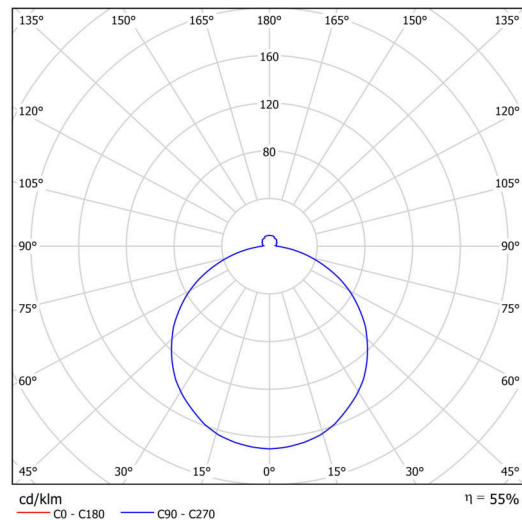

Luminous

Lum. flux of luminaire	3060 lm
Lum. flux of light source	5560 lm
Lum. flux of light source in emergency mode	150 lm
Luminaire efficacy	95 lm/W
Temperature	4000 K
Rated life time LED L80/B10	100000 hours
CRI	Ra80
MacAdam	3
Blue light hazard	Risk group 0