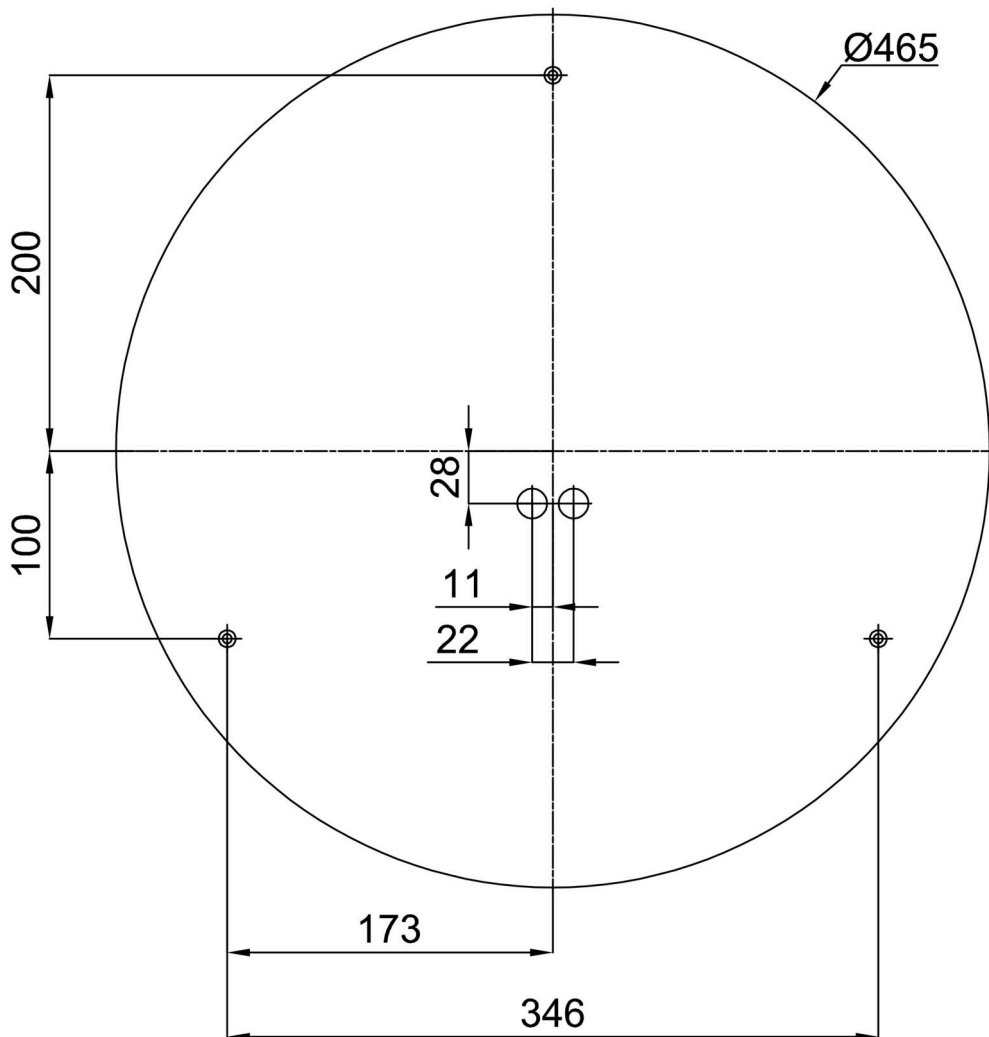

Technical

Types of luminaires	Classic on/off
Mounting type	surface mounted
Base material	steel
Shade material	opal polymethyl methacrylate
Base color	white Ral9003
Shade color	white - black
Holding the shade	folding system
Mounting location	ceiling/wall
Width	500 mm
Length	500 mm
Height	85 mm
Diameter	ø 500 mm
mounting holes (diameter)	3xø5mm
Installation wire (diameter)	2xø16mm
Energy Class	D
Impact strength	IK04
Operating temperature	from -20°C to +30°C

*The warranty for the batteries is valid for 12 months from the date of purchase.

Installation dimensions:

Additional assortment:

Base for surface mounting

Product code	Name	Color	Description	Picture	Drawing
33503	KN9,K9,B17 /BP	white Ra19003			

Lampshade

Product code	Name	Color	Description	Picture	Drawing
20572	PM24C	white - black		