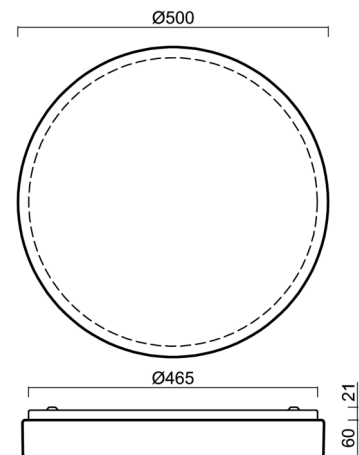

DELIA C3

LED-1L20EMP700KN94/PM24C 4K##

WWW.OSMONT.CZ

DELIA C3

Product code: DEL69576

Type: LED-1L20EMP700KN94/PM24C 4K##

Short description of the luminaire: White surface-mounted LED light ON/OFF and PMMA shade.

Technical

Types of luminaires	Classic on/off
Mounting type	surface mounted
Base material	steel
Shade material	opal polymethyl methacrylate
Base color	white Ral9003
Shade color	white - black
Holding the shade	folding system
Mounting location	ceiling/wall
Width	500 mm
Length	500 mm
Height	85 mm
Diameter	ø 500 mm
mounting holes (diameter)	3xø5mm
Installation wire (diameter)	2xø16mm
Energy Class	D
Impact strength	IK04
Operating temperature	from -20°C to +30°C

Lampshade

Product code	Name	Color	Description	Picture	Drawing
20572	PM24C	white - black		