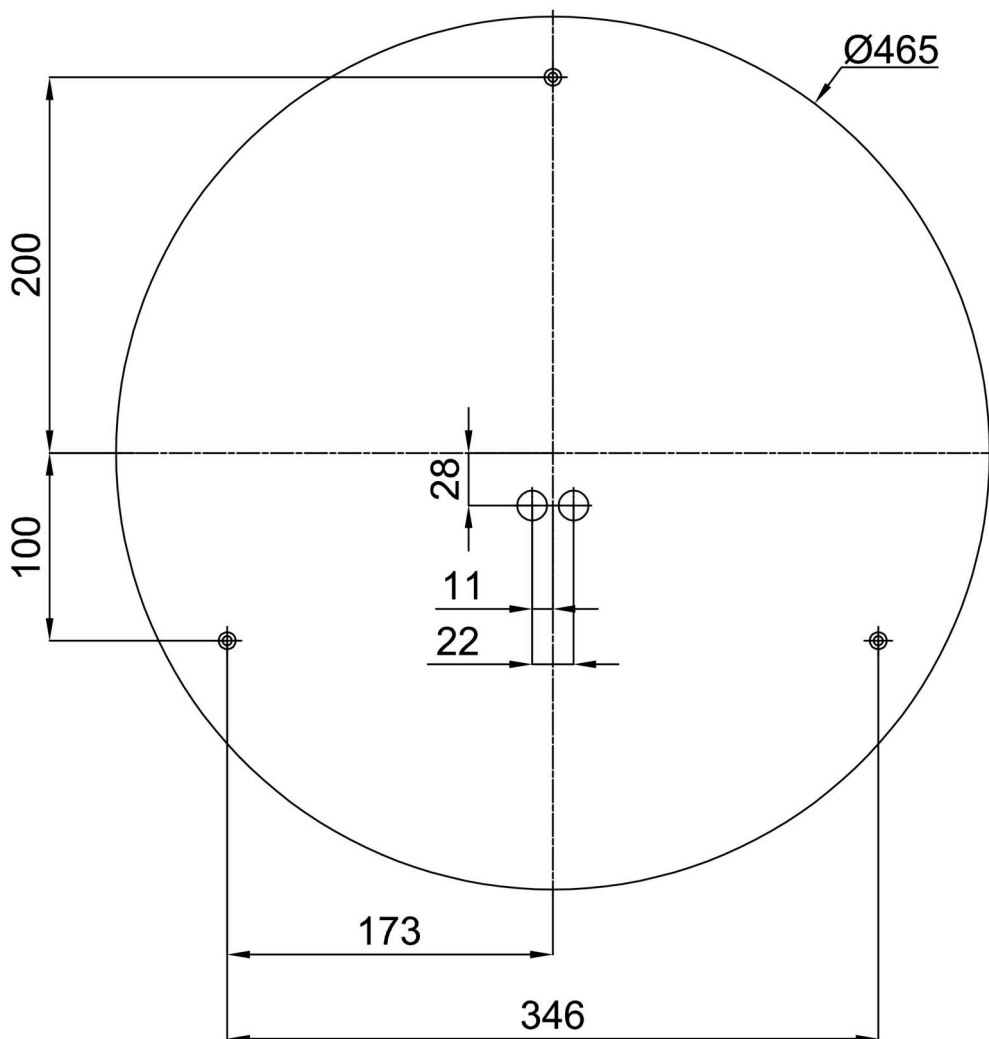

Technical

Types of luminaires	Classic on/off
Mounting type	surface mounted
Base material	steel
Shade material	opal polycarbonate
Base color	white Ral9003
Shade color	white - black
Holding the shade	folding system
Mounting location	ceiling/wall
Width	500 mm
Length	500 mm
Height	85 mm
Diameter	ø 500 mm
mounting holes (diameter)	3xø5mm
Installation wire (diameter)	2xø16mm
Energy Class	D
Impact strength	IK10
Operating temperature	from -20°C to +30°C

*The warranty for the batteries is valid for 12 months from the date of purchase.

Installation dimensions:

Additional assortment:

Base for surface mounting

Product code	Name	Color	Description	Picture	Drawing
33503	KN9,K9,B17 /BP	white Ral9003			

Lampshade

Product code	Name	Color	Description	Picture	Drawing
20569	PC24C	white - black		