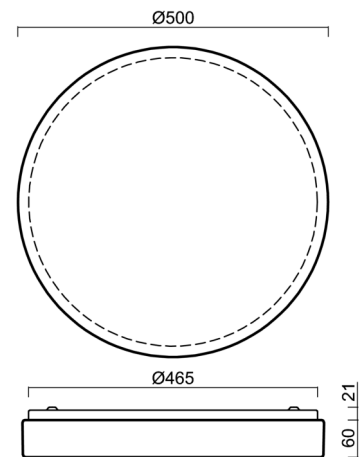

DELIA C3

LED-1L20EMP1050KN94/PC24C 4K##

WWW.OSMONT.CZ

DELIA C3

Product code: DEL69547

Type: LED-1L20EMP1050KN94/PC24C 4K##

Short description of the luminaire: White surface-mounted LED light ON/OFF and polycarbonate shade.

Technical

Types of luminaires	Classic on/off
Mounting type	surface mounted
Base material	steel
Shade material	opal polycarbonate
Base color	white Ral9003
Shade color	white - black
Holding the shade	folding system
Mounting location	ceiling/wall
Width	500 mm
Length	500 mm
Height	85 mm
Diameter	ø 500 mm
mounting holes (diameter)	3xø5mm
Installation wire (diameter)	2xø16mm
Energy Class	D
Impact strength	IK10
Operating temperature	from -20°C to +30°C

Lampshade

Product code	Name	Color	Description	Picture	Drawing
20569	PC24C	white - black		