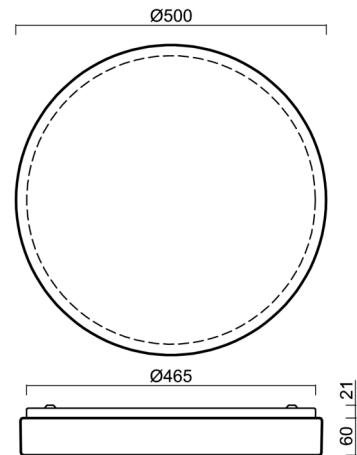

DELIA C3

LED-1L20EMP700KN94/PC24C HF 4K##

WWW.OSMONT.CZ

DELIA C3

Product code: DEL69543

Type: LED-1L20EMP700KN94/PC24C HF 4K##

Short description of the luminaire: White surface-mounted LED light with sensor and polycarbonate shade.

Technical

Types of luminaires	Sensor
Mounting type	surface mounted
Base material	steel
Shade material	opal polycarbonate
Base color	white Ral9003
Shade color	white - black
Holding the shade	folding system
Mounting location	ceiling/wall
Width	500 mm
Length	500 mm
Height	85 mm
Diameter	ø 500 mm
mounting holes (diameter)	3xø5mm
Installation wire (diameter)	2xø16mm
Energy Class	D
Impact strength	IK10
Operating temperature	from -20°C to +30°C

Lampshade

Product code	Name	Color	Description	Picture	Drawing
20569	PC24C	white - black		