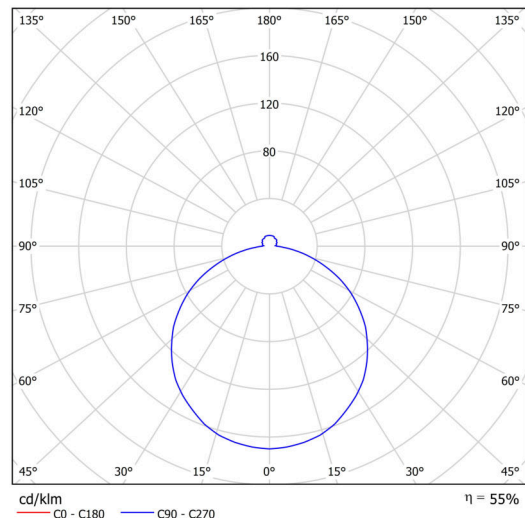

Luminous

Lum. flux of luminaire	3060 lm
Lum. flux of light source	5560 lm
Luminaire efficacy	95 lm/W
Temperature	4000 K
Rated life time LED L80/B10	100000 hours
CRI	Ra80
MacAdam	3
Blue light hazard	Risk group 0