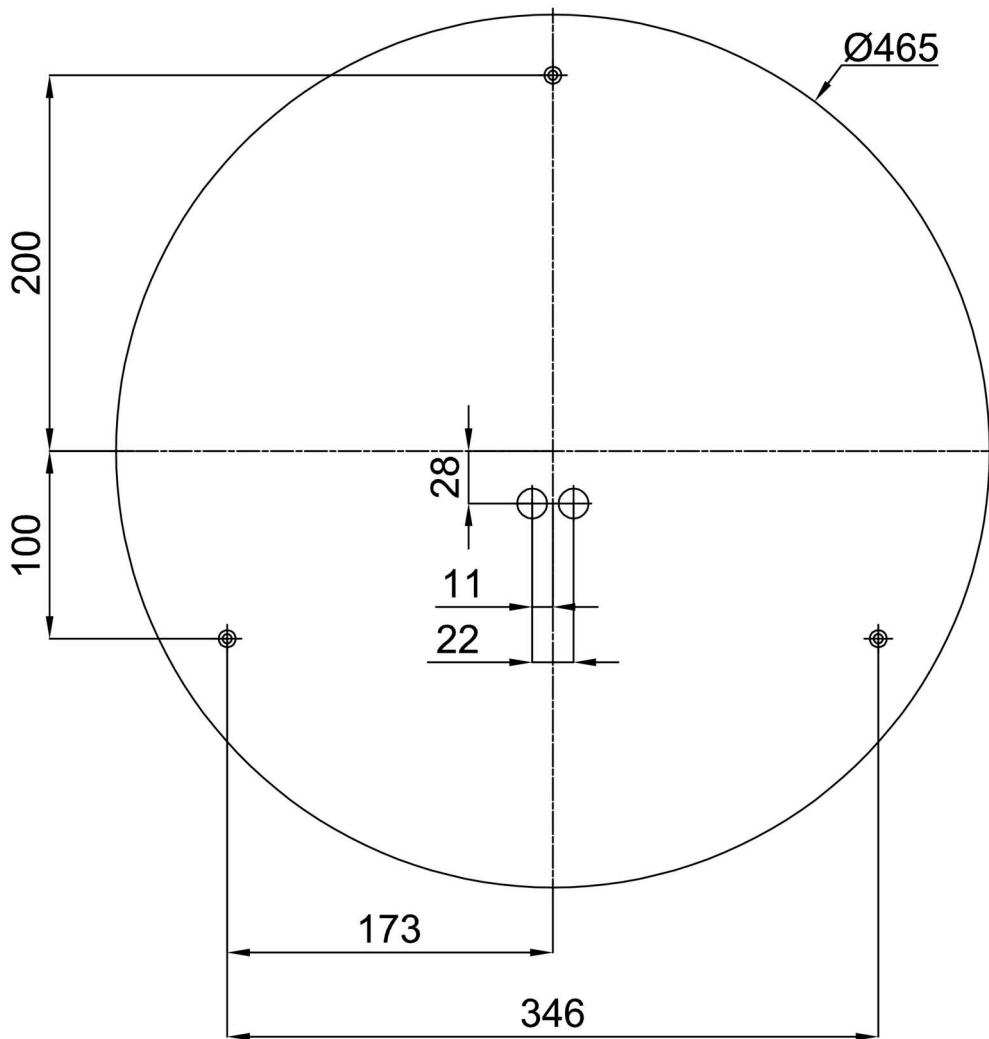

DELIA C3

LED-1L20EMP700KN94/PC24C HF 4K##

WWW.OSMONT.CZ

DELIA C3

Product code: DEL69543

Type: LED-1L20EMP700KN94/PC24C HF 4K##

Short description of the luminaire: White surface-mounted LED light with sensor and polycarbonate shade.

Technical

Types of luminaires	Sensor
Mounting type	surface mounted
Base material	steel
Shade material	opal polycarbonate
Base color	white Ral9003
Shade color	white - black
Holding the shade	folding system
Mounting location	ceiling/wall
Width	500 mm
Length	500 mm
Height	85 mm
Diameter	ø 500 mm
mounting holes (diameter)	3xø5mm
Installation wire (diameter)	2xø16mm
Energy Class	D
Impact strength	IK10
Operating temperature	from -20°C to +30°C

*The warranty for the batteries is valid for 12 months from the date of purchase.

Installation dimensions:

Additional assortment:

Base for surface mounting

Product code	Name	Color	Description	Picture	Drawing
33503	KN9,K9,B17 /BP	white Ra19003			

Lampshade

Product code	Name	Color	Description	Picture	Drawing
20569	PC24C	white - black		