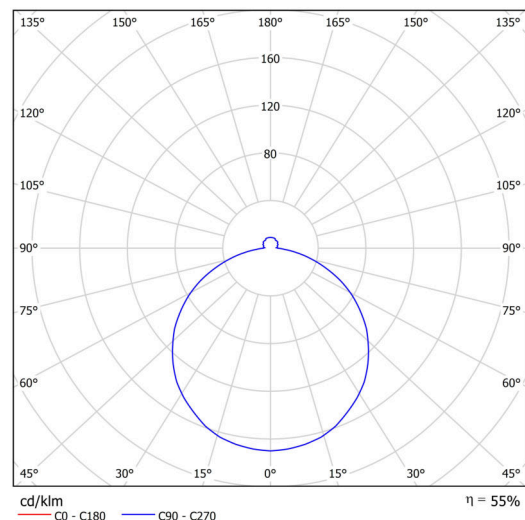

Luminous

Lum. flux of luminaire	2930 lm
Lum. flux of light source	5330 lm
Lum. flux of light source in emergency mode	150 lm
Luminaire efficacy	91 lm/W
Temperature	3000 K
Rated life time LED L80/B10	100000 hours
CRI	Ra80
MacAdam	3
Blue light hazard	Risk group 0