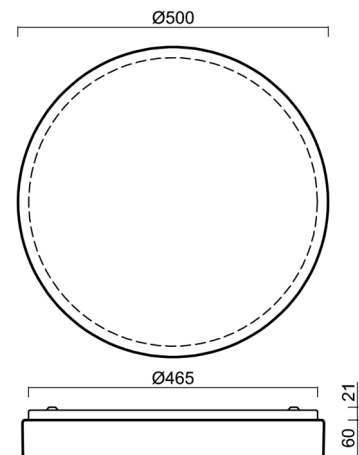

DELIA C3

LED-1L20EMP700KN94/PM24C/NK1W 3K##

WWW.OSMONT.CZ

DELIA C3

Product code: DEL69080

Type: LED-1L20EMP700KN94/PM24C/NK1W 3K##

Short description of the luminaire: White surface-mounted LED light with emergency unit combined and PMMA shade.

Technical

Types of luminaires	Emergency combined
Mounting type	surface mounted
Base material	steel
Shade material	opal polymethyl methacrylate
Base color	white Ra19003
Shade color	white - black
Holding the shade	folding system
Mounting location	ceiling/wall
Width	500 mm
Length	500 mm
Height	85 mm
Diameter	ø 500 mm
mounting holes (diameter)	3xø5mm
Installation wire (diameter)	2xø16mm
Energy Class	D
Impact strength	IK04
Operating temperature	from 0°C to +30°C

Lampshade

Product code	Name	Color	Description	Picture	Drawing
20572	PM24C	white - black		