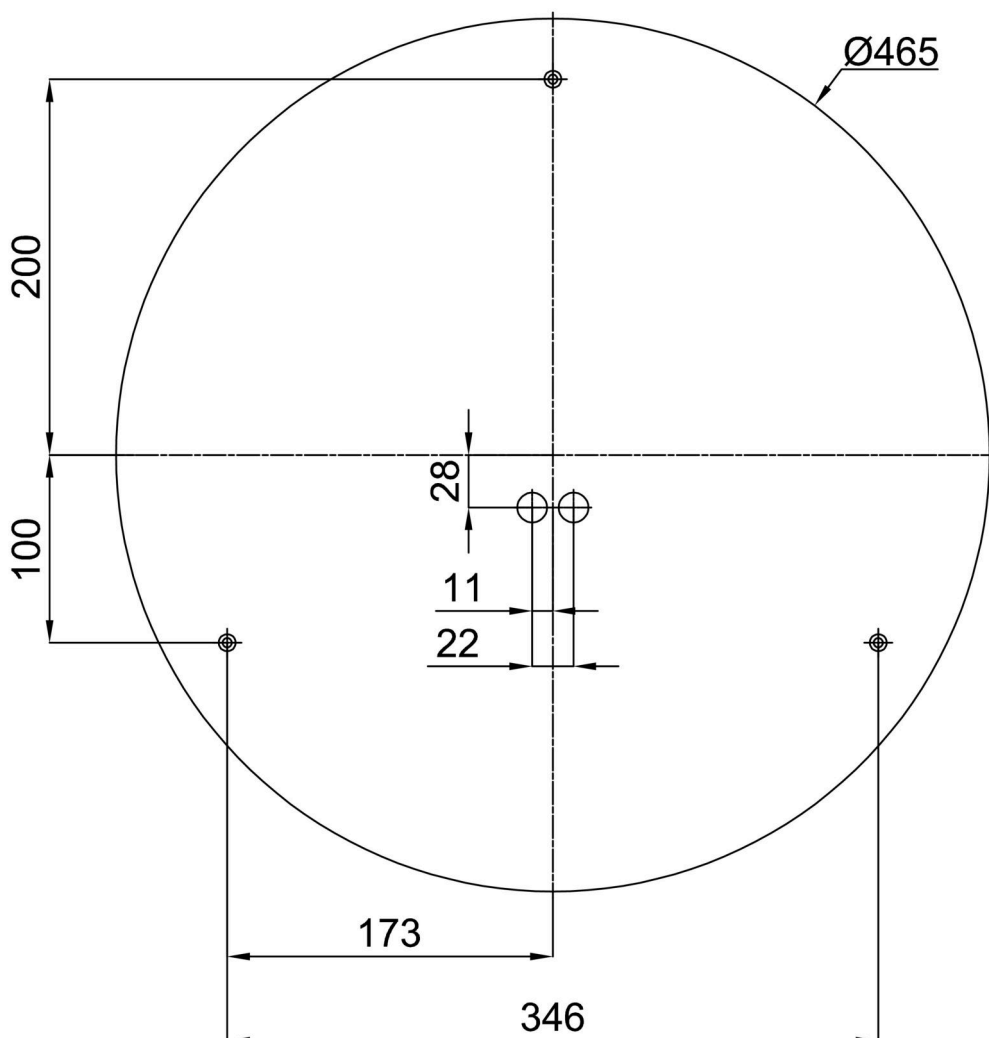

DELIA C3

LED-1L20EMP700KN94/PM24C/NK1W 3K##

WWW.OSMONT.CZ

DELIA C3

Product code: DEL69080

Type: LED-1L20EMP700KN94/PM24C/NK1W 3K##

Short description of the luminaire: White surface-mounted LED light with emergency unit combined and PMMA shade.

Technical

Types of luminaires	Emergency combined
Mounting type	surface mounted
Base material	steel
Shade material	opal polymethyl methacrylate
Base color	white Ra19003
Shade color	white - black
Holding the shade	folding system
Mounting location	ceiling/wall
Width	500 mm
Length	500 mm
Height	85 mm
Diameter	ø 500 mm
mounting holes (diameter)	3xø5mm
Installation wire (diameter)	2xø16mm
Energy Class	D
Impact strength	IK04
Operating temperature	from 0°C to +30°C

*The warranty for the batteries is valid for 12 months from the date of purchase.

Installation dimensions:

Additional assortment:

Base for surface mounting

Product code	Name	Color	Description	Picture	Drawing
33503	KN9,K9,B17 /BP	white Ra19003			

Lampshade

Product code	Name	Color	Description	Picture	Drawing
20572	PM24C	white - black		