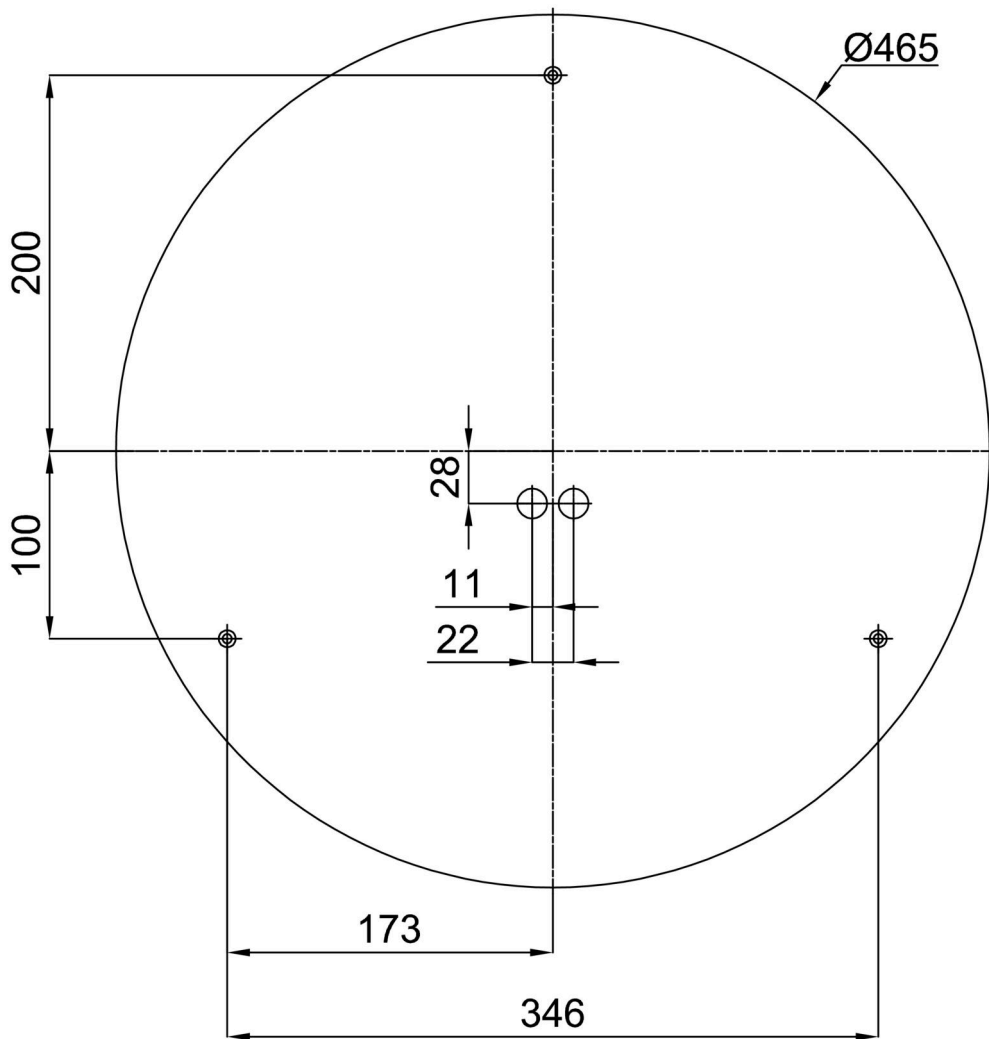

DELIA C3

LED-1L20EMP700KN94/PM24C HF 3K##

WWW.OSMONT.CZ

DELIA C3

Product code: DEL69077

Type: LED-1L20EMP700KN94/PM24C HF 3K##

Short description of the luminaire: White surface-mounted LED light with sensor and PMMA shade.

Technical

Types of luminaires	Sensor
Mounting type	surface mounted
Base material	steel
Shade material	opal polymethyl methacrylate
Base color	white Ral9003
Shade color	white - black
Holding the shade	folding system
Mounting location	ceiling/wall
Width	500 mm
Length	500 mm
Height	85 mm
Diameter	ø 500 mm
mounting holes (diameter)	3xø5mm
Installation wire (diameter)	2xø16mm
Energy Class	D
Impact strength	IK04
Operating temperature	from -20°C to +30°C

*The warranty for the batteries is valid for 12 months from the date of purchase.

Installation dimensions:

Additional assortment:

Base for surface mounting

Product code	Name	Color	Description	Picture	Drawing
33503	KN9,K9,B17 /BP	white Ra19003			

Lampshade

Product code	Name	Color	Description	Picture	Drawing
20572	PM24C	white - black		