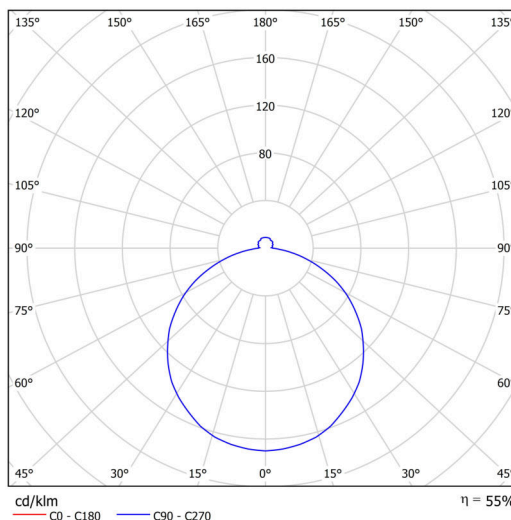

Luminous

Lum. flux of luminaire	2930 lm
Lum. flux of light source	5330 lm
Luminaire efficacy	91 lm/W
Temperature	3000 K
Rated life time LED L80/B10	100000 hours
CRI	Ra80
MacAdam	3
Blue light hazard	Risk group 0