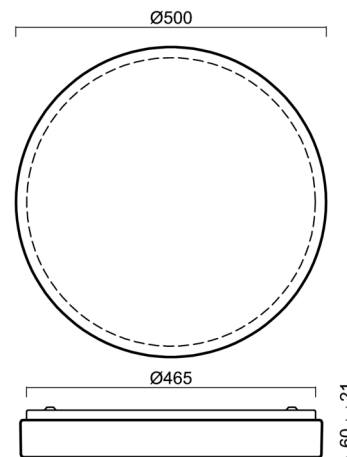

DELIA C3

LED-1L20EMP700KN94/PM24C 3K##

WWW.OSMONT.CZ

DELIA C3

Product code: DEL69076

Type: LED-1L20EMP700KN94/PM24C 3K##

Short description of the luminaire: White surface-mounted LED light ON/OFF and PMMA shade.

Technical

Types of luminaires	Classic on/off
Mounting type	surface mounted
Base material	steel
Shade material	opal polymethyl methacrylate
Base color	white Ral9003
Shade color	white - black
Holding the shade	folding system
Mounting location	ceiling/wall
Width	500 mm
Length	500 mm
Height	85 mm
Diameter	ø 500 mm
mounting holes (diameter)	3xø5mm
Installation wire (diameter)	2xø16mm
Energy Class	D
Impact strength	IK04
Operating temperature	from -20°C to +30°C

Lampshade

Product code	Name	Color	Description	Picture	Drawing
20572	PM24C	white - black		