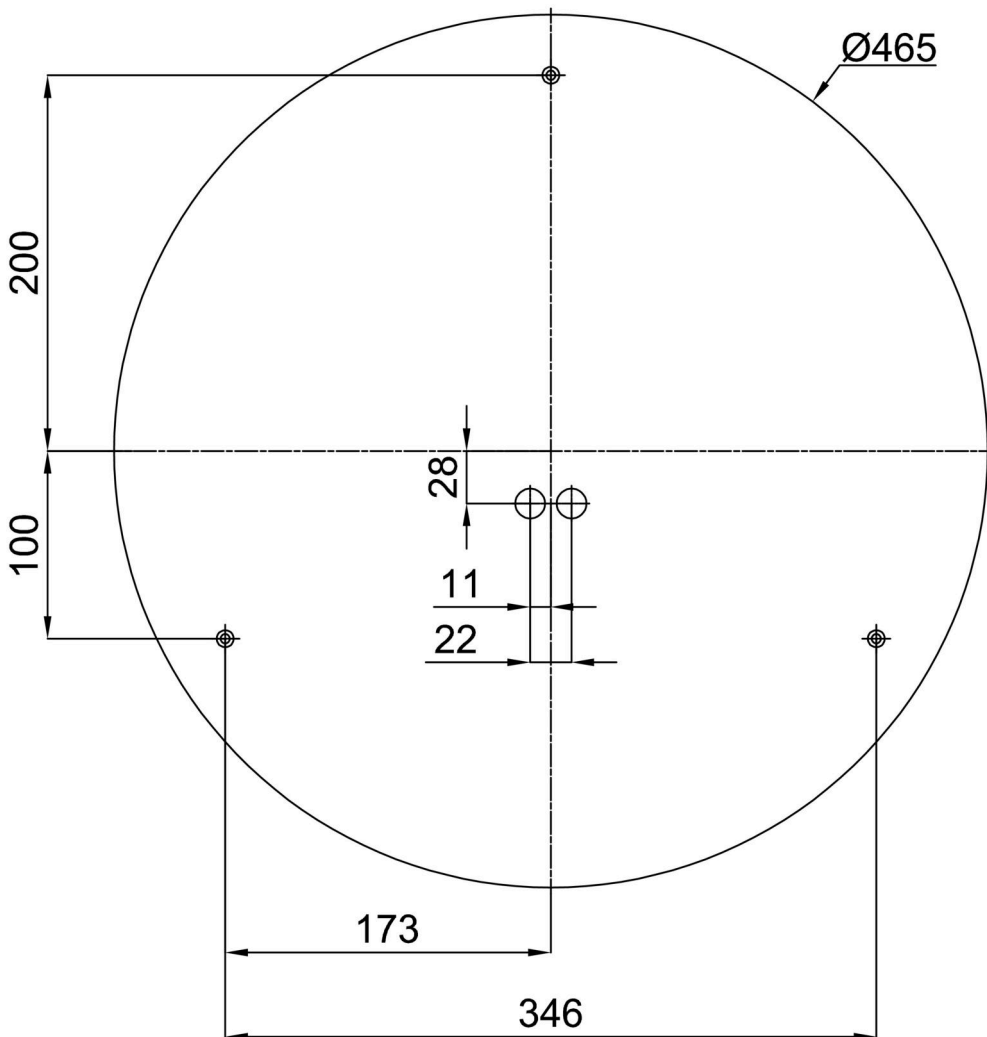

Technical

Types of luminaires	Classic on/off
Mounting type	surface mounted
Base material	steel
Shade material	opal polymethyl methacrylate
Base color	white Ral9003
Shade color	white - black
Holding the shade	folding system
Mounting location	ceiling/wall
Width	500 mm
Length	500 mm
Height	85 mm
Diameter	ø 500 mm
mounting holes (diameter)	3xø5mm
Installation wire (diameter)	2xø16mm
Energy Class	D
Impact strength	IK04
Operating temperature	from -20°C to +30°C

*The warranty for the batteries is valid for 12 months from the date of purchase.

Installation dimensions:

Additional assortment:

Base for surface mounting

Product code	Name	Color	Description	Picture	Drawing
33503	KN9,K9,B17 /BP	white Ra19003			

Lampshade

Product code	Name	Color	Description	Picture	Drawing
20572	PM24C	white - black		