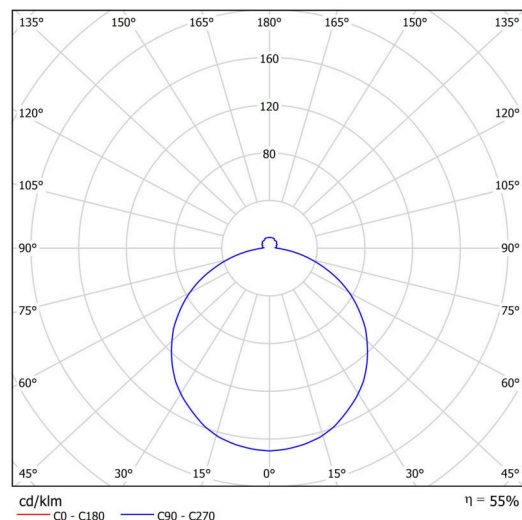

Luminous

Lum. flux of luminaire	2930 lm
Lum. flux of light source	5330 lm
Luminaire efficacy	91 lm/W
Temperature	3000 K
Rated life time LED L80/B10	100000 hours
CRI	Ra80
MacAdam	3
Blue light hazard	Risk group 0

Eulum data for calculation programs are available at www.osmont.cz.