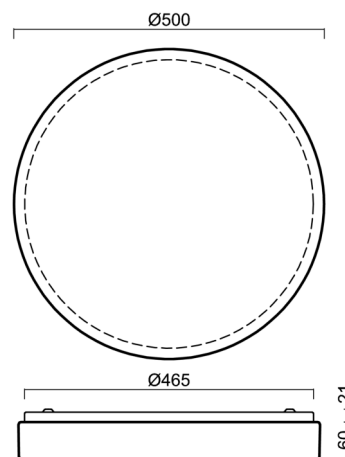

DELIA C3

LED-1L20EMP1050KN94/PC24C/NK1W 3K##

WWW.OSMONT.CZ

DELIA C3

Product code: DEL69051

Type: LED-1L20EMP1050KN94/PC24C/NK1W 3K##

Short description of the luminaire: White surface-mounted LED light with emergency unit combined and polycarbonate shade.

Technical

Types of luminaires	Emergency combined
Mounting type	surface mounted
Base material	steel
Shade material	opal polycarbonate
Base color	white Ra19003
Shade color	white - black
Holding the shade	folding system
Mounting location	ceiling/wall
Width	500 mm
Length	500 mm
Height	85 mm
Diameter	ø 500 mm
mounting holes (diameter)	3xø5mm
Installation wire (diameter)	2xø16mm
Energy Class	D
Impact strength	IK10
Operating temperature	from 0°C to +30°C

Lampshade

Product code	Name	Color	Description	Picture	Drawing
20569	PC24C	white - black		