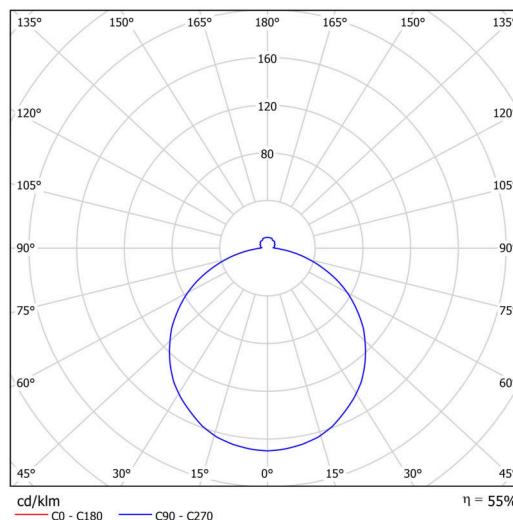

Luminous

Lum. flux of luminaire	4260 lm
Lum. flux of light source	7740 lm
Lum. flux of light source in emergency mode	150 lm
Luminaire efficacy	88 lm/W
Temperature	3000 K
Rated life time LED L80/B10	100000 hours
CRI	Ra80
MacAdam	3
Blue light hazard	Risk group 0