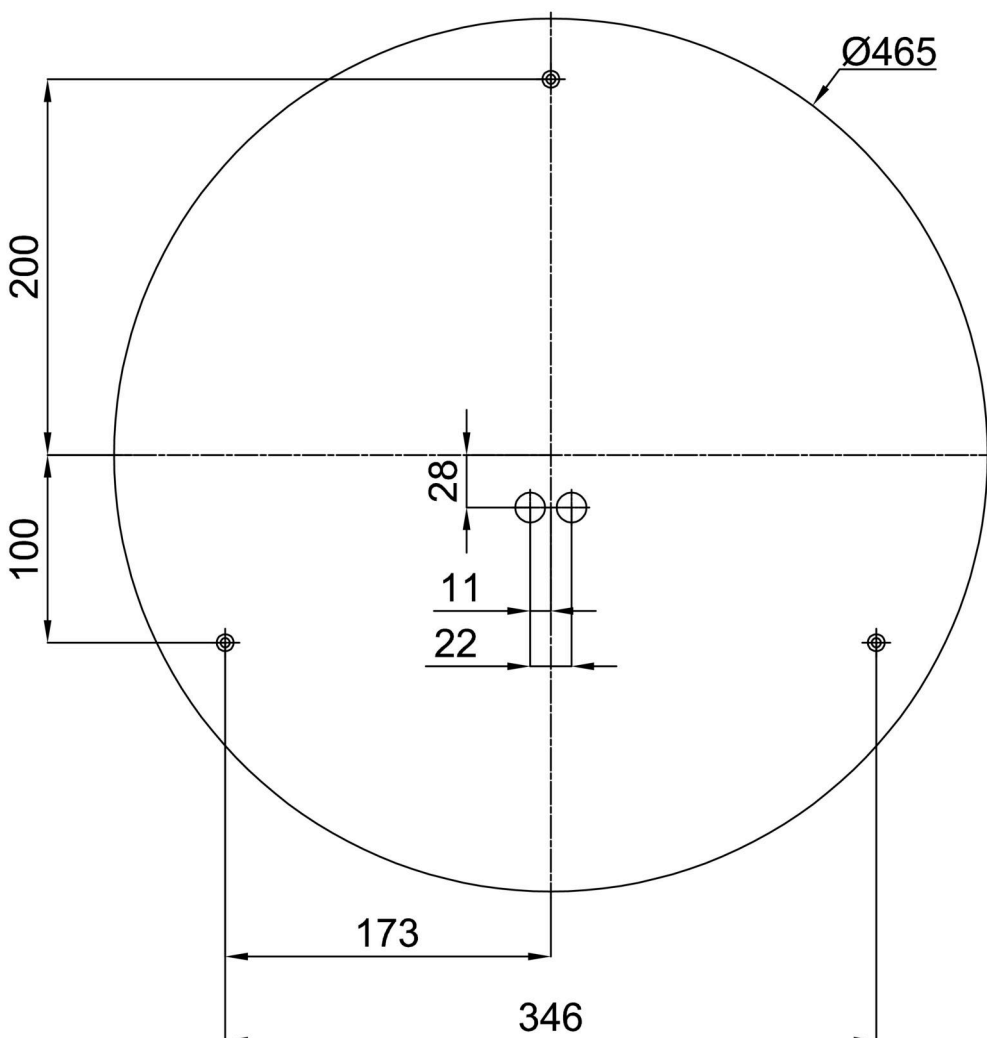

TECHNICAL SHEET

Eulum data for calculation programs are available at www.osmont.cz.

Multipower

Possibility of output adjustment by the user (DIP switch on the current source).

I [mA]	1050	900	850	700	
[%]	100	86	81	67	

Logistic

EAN	8591728076832
Weight NTTO	2.6 Kg
Weight BTTO	3 Kg
Number of cartons	1 pcs
Package volume	0.023 m³
Package 1 width	0.51 m
Package 1 length	0.51 m
Package 1 height	0.09 m
Warranty*	60 months

*The warranty for the batteries is valid for 12 months from the date of purchase.

Installation dimensions: