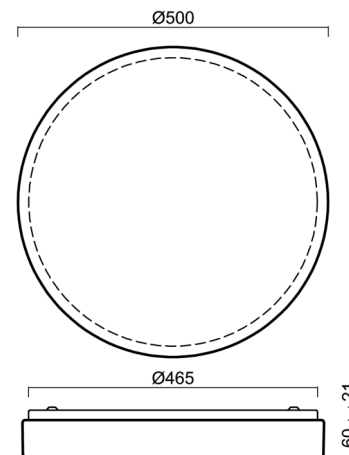

DELIA C3

LED-1L20EMP700KN94/PC24C/NK1W 3K##

WWW.OSMONT.CZ

DELIA C3

Product code: DEL69046

Type: LED-1L20EMP700KN94/PC24C/NK1W 3K##

Short description of the luminaire: White surface-mounted LED light with emergency unit combined and polycarbonate shade.

Technical

Types of luminaires	Emergency combined
Mounting type	surface mounted
Base material	steel
Shade material	opal polycarbonate
Base color	white Ra19003
Shade color	white - black
Holding the shade	folding system
Mounting location	ceiling/wall
Width	500 mm
Length	500 mm
Height	85 mm
Diameter	ø 500 mm
mounting holes (diameter)	3xø5mm
Installation wire (diameter)	2xø16mm
Energy Class	D
Impact strength	IK10
Operating temperature	from 0°C to +30°C

Lampshade

Product code	Name	Color	Description	Picture	Drawing
20569	PC24C	white - black		