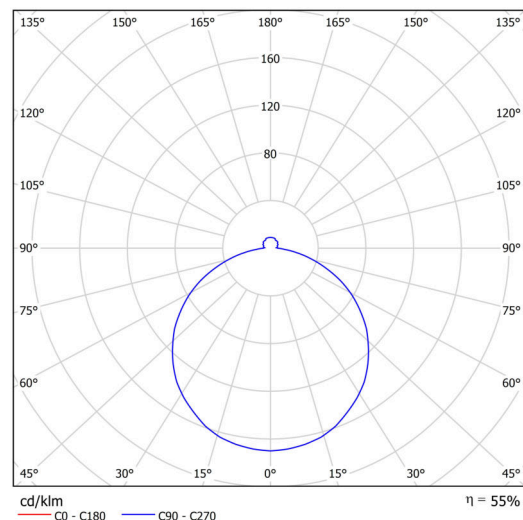

Luminous

Lum. flux of luminaire	2930 lm
Lum. flux of light source	5330 lm
Lum. flux of light source in emergency mode	150 lm
Luminaire efficacy	91 lm/W
Temperature	3000 K
Rated life time LED L80/B10	100000 hours
CRI	Ra80
MacAdam	3
Blue light hazard	Risk group 0