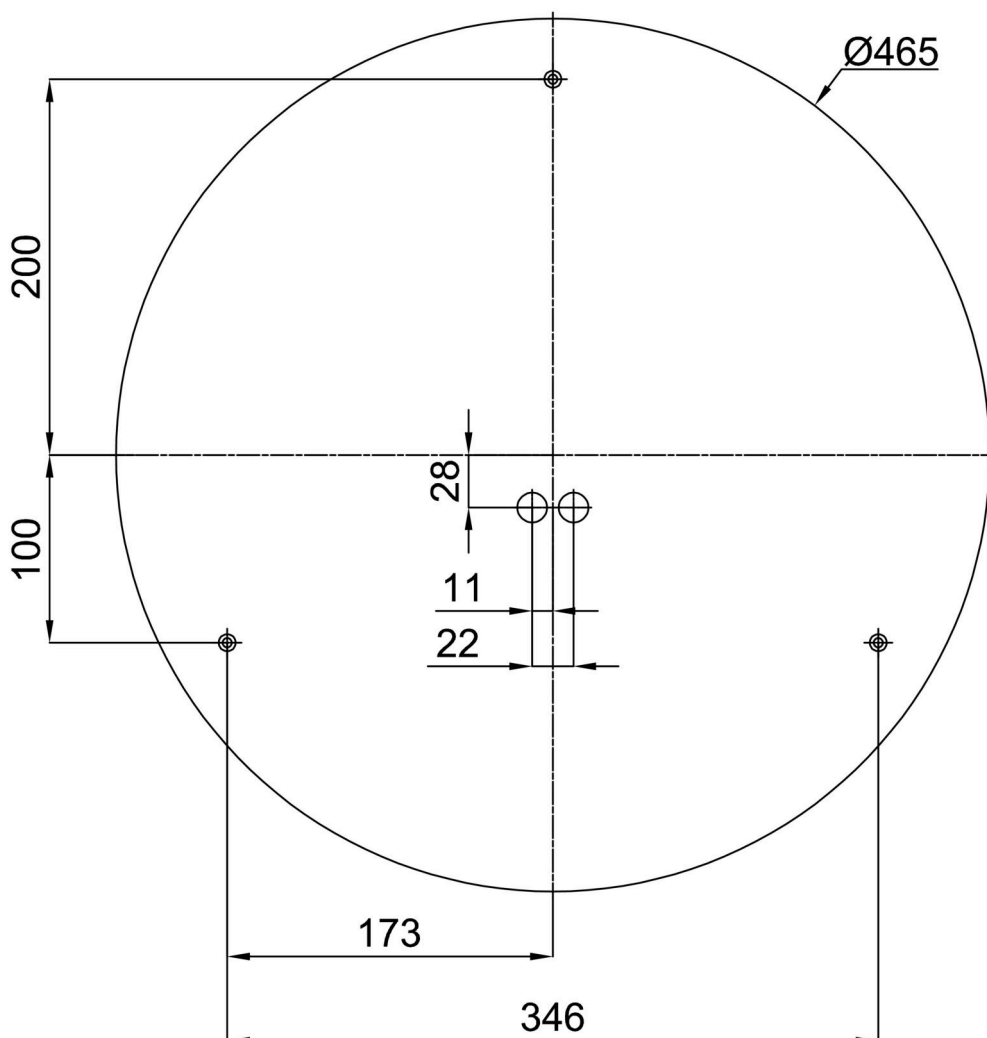

Technical

Types of luminaires	Emergency combined
Mounting type	surface mounted
Base material	steel
Shade material	opal polycarbonate
Base color	white Ra19003
Shade color	white - black
Holding the shade	folding system
Mounting location	ceiling/wall
Width	500 mm
Length	500 mm
Height	85 mm
Diameter	ø 500 mm
mounting holes (diameter)	3xø5mm
Installation wire (diameter)	2xø16mm
Energy Class	D
Impact strength	IK10
Operating temperature	from 0°C to +30°C

*The warranty for the batteries is valid for 12 months from the date of purchase.

Installation dimensions:

Additional assortment:

Base for surface mounting

Product code	Name	Color	Description	Picture	Drawing
33503	KN9,K9,B17 /BP	white Ra19003			

Lampshade

Product code	Name	Color	Description	Picture	Drawing
20569	PC24C	white - black		