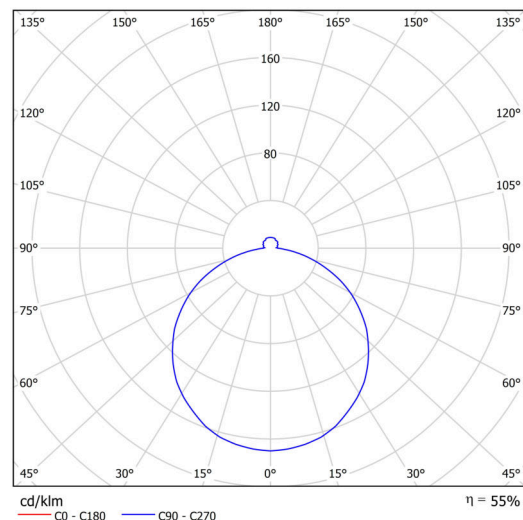

Luminous

Lum. flux of luminaire	2160 lm
Lum. flux of light source	3930 lm
Lum. flux of light source in emergency mode	150 lm
Luminaire efficacy	86 lm/W
Temperature	4000 K
Rated life time LED L80/B10	100000 hours
CRI	Ra80