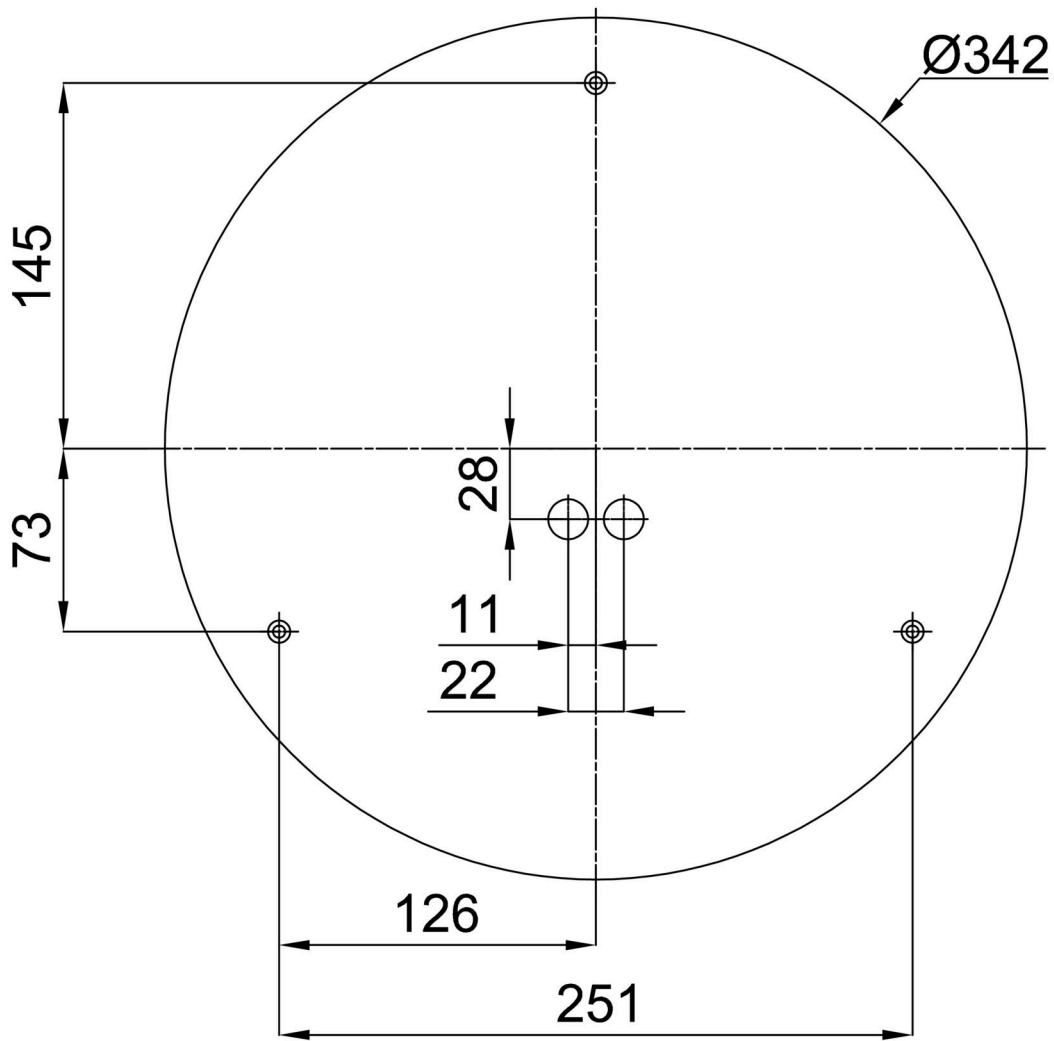

Technical

Types of luminaires	Emergency combined + sensor
Mounting type	surface mounted
Base material	steel
Shade material	opal polycarbonate
Base color	white Ral9003
Shade color	white - black
Holding the shade	folding system
Mounting location	ceiling/wall
Width	360 mm
Length	360 mm
Height	71 mm
Diameter	ø 360 mm
mounting holes (diameter)	3xø5mm
Installation wire (diameter)	2xø16mm
Energy Class	D
Impact strength	IK10
Operating temperature	from -20°C to +30°C

**The warranty for the batteries is valid for 12 months from the date of purchase.*

Installation dimensions:

Additional assortment:

Lampshade

Product code	Name	Color	Description	Picture	Drawing
20567	PC19C	white - black		