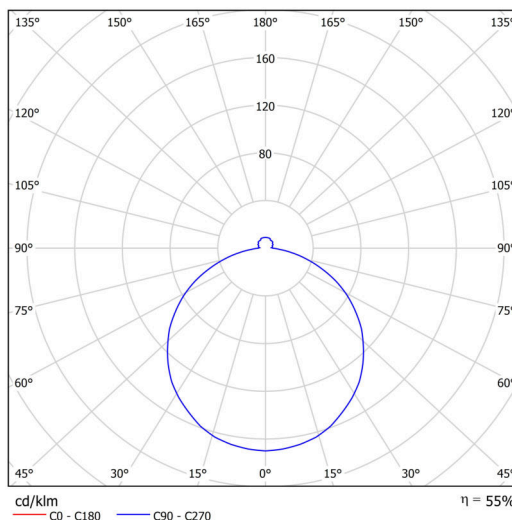

Luminous

Lum. flux of luminaire	2900 lm
Lum. flux of light source	5270 lm
Lum. flux of light source in emergency mode	150 lm
Luminaire efficacy	85 lm/W
Temperature	4000 K
Rated life time LED L80/B10	100000 hours
CRI	Ra80
MacAdam	3
Blue light hazard	Risk group 0