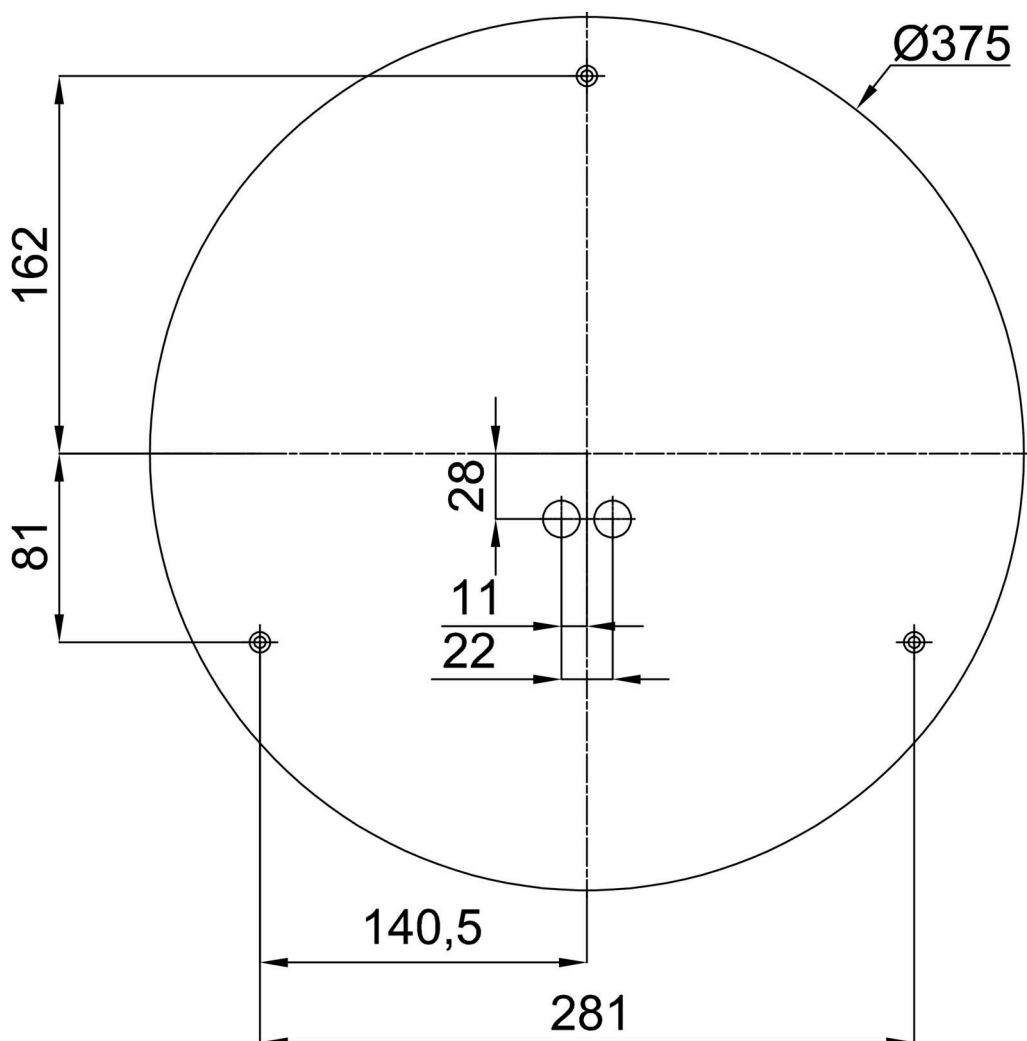

Technical

Types of luminaires	Emergency combined
Mounting type	surface mounted
Base material	steel
Shade material	opal polymethyl methacrylate
Base color	white Ral9003
Shade color	white - black
Holding the shade	folding system
Mounting location	ceiling/wall
Width	400 mm
Length	400 mm
Height	80 mm
Diameter	ø 400 mm
mounting holes (diameter)	3xø5mm
Installation wire (diameter)	2xø16mm
Energy Class	D
Impact strength	IK04
Operating temperature	from 0°C to +30°C

*The warranty for the batteries is valid for 12 months from the date of purchase.

Installation dimensions:

Additional assortment:

Base for surface mounting

Product code	Name	Color	Description	Picture	Drawing
33502	KN8,K8/BP	white Ra19003			