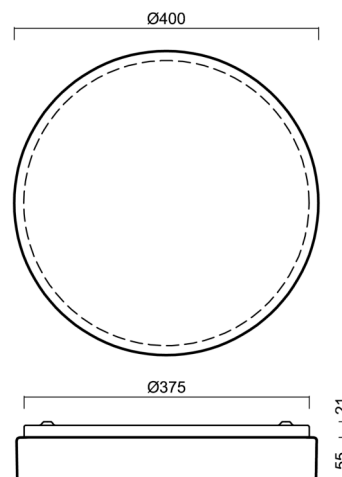

DELIA C2

LED-1L16EMP700KN83/PM23C/NK1W 4K#

WWW.OSMONT.CZ

DELIA C2

Product code: DEL69574

Type: LED-1L16EMP700KN83/PM23C/NK1W 4K#

Short description of the luminaire: White surface-mounted LED light with emergency unit combined and PMMA shade with black decorative stripe.

Technical

Types of luminaires	Emergency combined
Mounting type	surface mounted
Base material	steel
Shade material	opal polymethyl methacrylate
Base color	white Ral9003
Shade color	white - black
Holding the shade	folding system
Mounting location	ceiling/wall
Width	400 mm
Length	400 mm
Height	80 mm
Diameter	ø 400 mm
mounting holes (diameter)	3xø5mm
Installation wire (diameter)	2xø16mm
Energy Class	D
Impact strength	IK04
Operating temperature	from 0°C to +30°C

Lampshade

Product code	Name	Color	Description	Picture	Drawing
20571	PM23C	white - black		