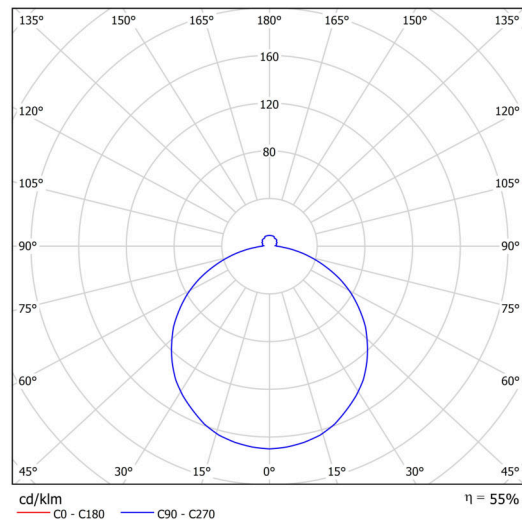

Luminous

Lum. flux of luminaire	2900 lm
Lum. flux of light source	5270 lm
Luminaire efficacy	85 lm/W
Temperature	4000 K
Rated life time LED L80/B10	100000 hours
CRI	Ra80
MacAdam	3
Blue light hazard	Risk group 0