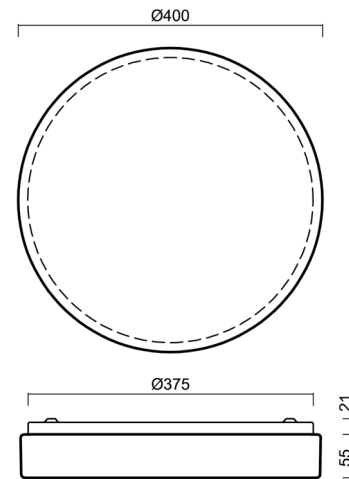

# DELIA C2

Product code: DEL69571

Type: LED-1L16EMP700KN83/PM23C HF 4K#

Short description of the luminaire: White surface-mounted LED light with sensor and PMMA shade with black decorative stripe.

## Technical

Types of luminaires	Sensor
Mounting type	surface mounted
Base material	steel
Shade material	opal polymethyl methacrylate
Base color	white Ral9003
Shade color	white - black
Holding the shade	folding system
Mounting location	ceiling/wall
Width	400 mm
Length	400 mm
Height	80 mm
Diameter	ø 400 mm
mounting holes (diameter)	3xø5mm
Installation wire (diameter)	2xø16mm
Energy Class	D
Impact strength	IK04
Operating temperature	from -20°C to +30°C