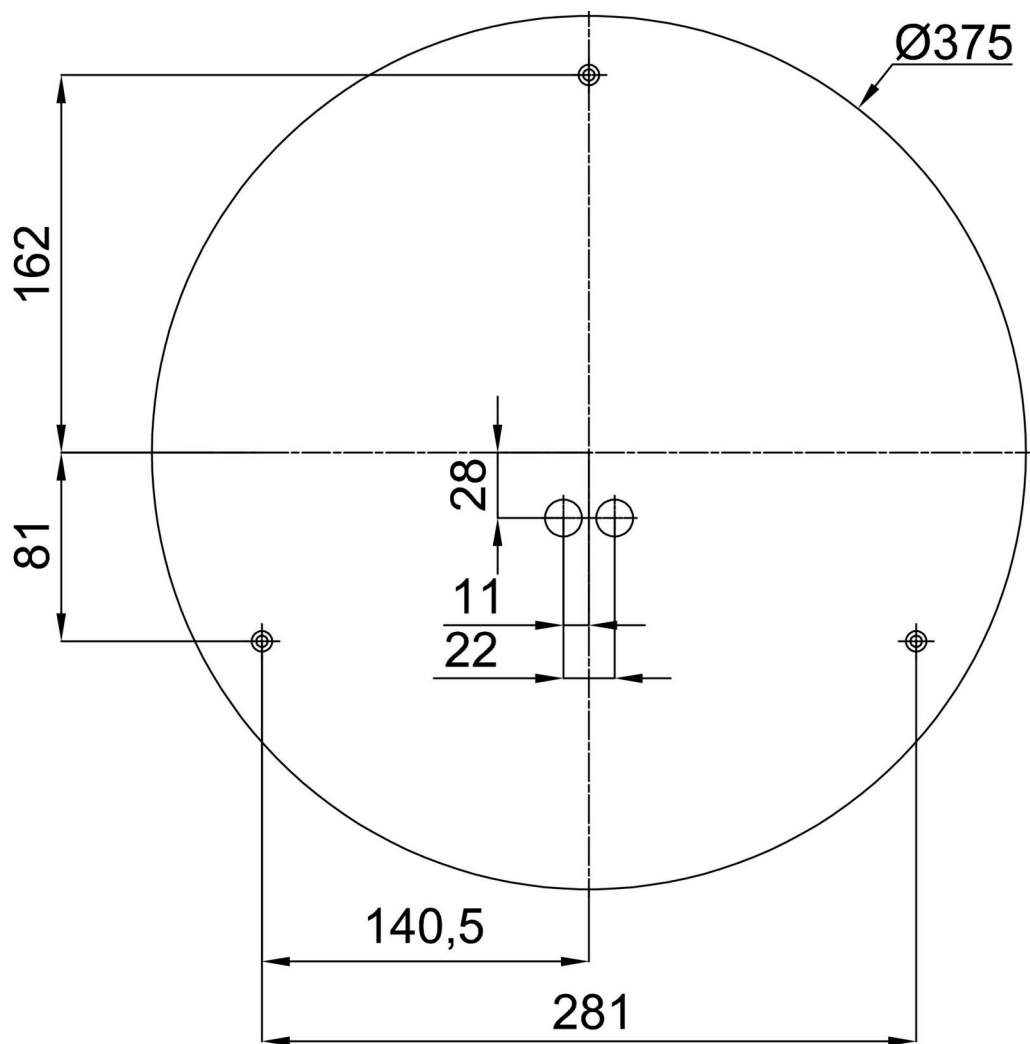

Technical

Types of luminaires	Emergency combined + sensor
Mounting type	surface mounted
Base material	steel
Shade material	opal polymethyl methacrylate
Base color	white Ral9003
Shade color	white - black
Holding the shade	folding system
Mounting location	ceiling/wall
Width	400 mm
Length	400 mm
Height	80 mm
Diameter	ø 400 mm
mounting holes (diameter)	3xø5mm
Installation wire (diameter)	2xø16mm
Energy Class	D
Impact strength	IK04
Operating temperature	from -20°C to +30°C

TECHNICAL SHEET

Blue light hazard	Risk group 0
-------------------	--------------

Eulum data for calculation programs are available at www.osmont.cz.

Logistic

EAN	8591728078607
Weight NTTO	1.8 Kg
Weight BTTO	2.2 Kg
Number of cartons	1 pcs
Package volume	0.015 m ³
Package 1 width	0.41 m
Package 1 length	0.41 m
Package 1 height	0.09 m
Warranty*	60 months

*The warranty for the batteries is valid for 12 months from the date of purchase.

Installation dimensions:

Additional assortment:

Base for surface mounting

Product code	Name	Color	Description	Picture	Drawing
33502	KN8,K8/BP	white Ra19003			

Lampshade

Product code	Name	Color	Description	Picture	Drawing
20571	PM23C	white - black		