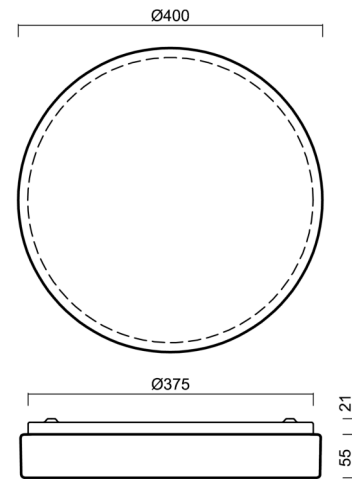

DELIA C2

LED-1L16E500KN83/PM23C/NK1W HF 4K#

WWW.OSMONT.CZ

DELIA C2

Product code: DEL69569

Type: LED-1L16E500KN83/PM23C/NK1W HF 4K#

Short description of the luminaire: White surface-mounted LED light with emergency unit combined with sensor and PMMA shade with black decorative stripe.

Technical

Types of luminaires	Emergency combined + sensor
Mounting type	surface mounted
Base material	steel
Shade material	opal polymethyl methacrylate
Base color	white Ral9003
Shade color	white - black
Holding the shade	folding system
Mounting location	ceiling/wall
Width	400 mm
Length	400 mm
Height	80 mm
Diameter	ø 400 mm
mounting holes (diameter)	3xø5mm
Installation wire (diameter)	2xø16mm
Energy Class	D
Impact strength	IK04
Operating temperature	from -20°C to +30°C

Lampshade

Product code	Name	Color	Description	Picture	Drawing
20571	PM23C	white - black		