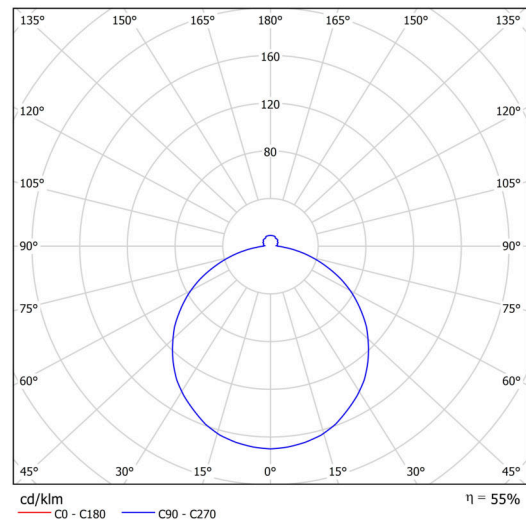

Luminous

Lum. flux of luminaire	2150 lm
Lum. flux of light source	3910 lm
Lum. flux of light source in emergency mode	150 lm
Luminaire efficacy	89 lm/W
Temperature	4000 K
Rated life time LED L80/B10	100000 hours
CRI	Ra80
MacAdam	3