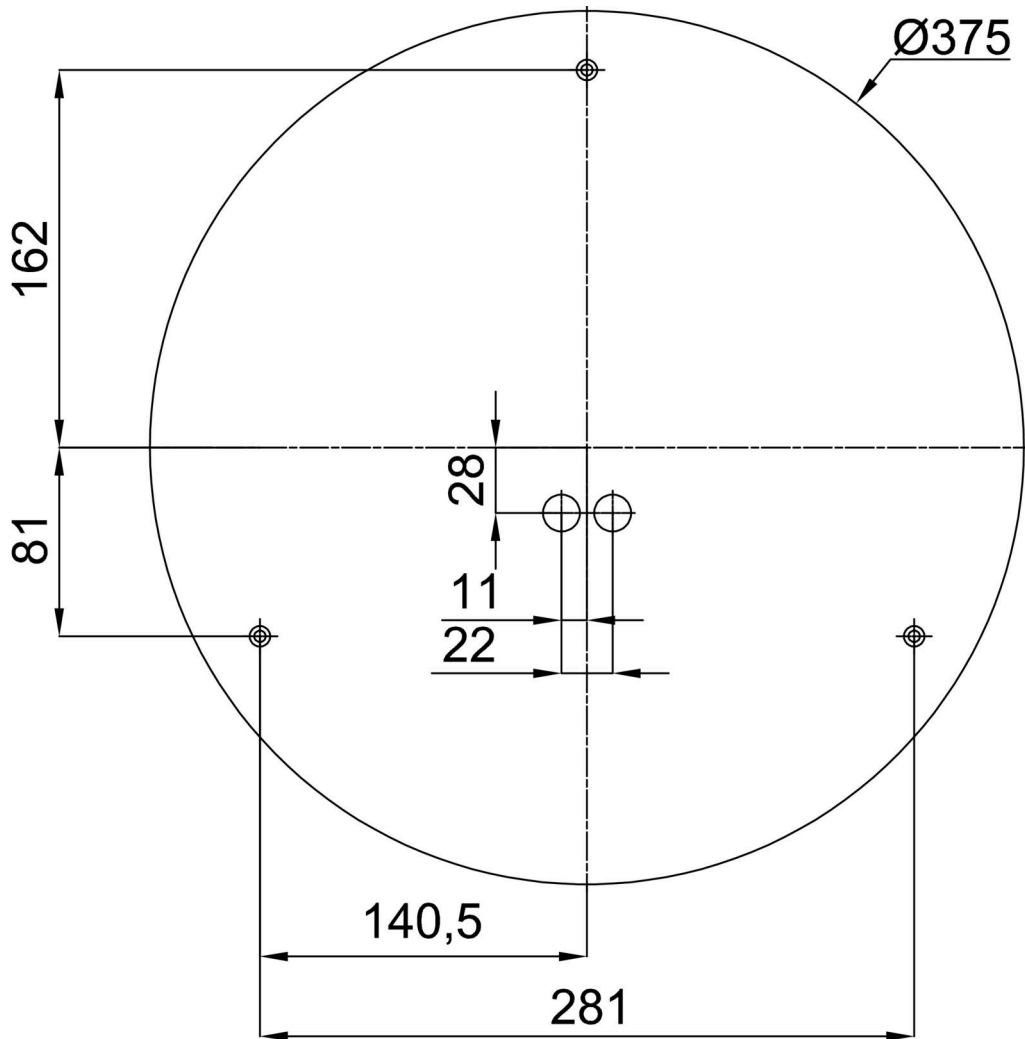

TECHNICAL SHEET

Blue light hazard	Risk group 0

Eulum data for calculation programs are available at www.osmont.cz.

Logistic

EAN	8591728078591
Weight NTTO	1.8 Kg
Weight BTTO	2.2 Kg
Number of cartons	1 pcs
Package volume	0.015 m³
Package 1 width	0.41 m
Package 1 length	0.41 m
Package 1 height	0.09 m
Warranty*	60 months

*The warranty for the batteries is valid for 12 months from the date of purchase.

Installation dimensions: