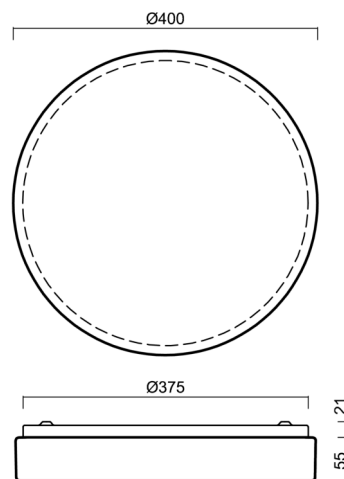

# DELIA C2

Product code: DEL69568

Type: LED-1L16E500KN83/PM23C/NK1W 4K#

Short description of the luminaire: White colour | ceiling or wall LED light with emergency backup combined | PMMA shade with black decorative stripe|

## Technical

Types of luminaires	Emergency combined
Mounting type	surface mounted
Base material	steel
Shade material	opal polymethyl methacrylate
Base color	white Ral9003
Shade color	white - black
Holding the shade	folding system
Mounting location	ceiling/wall
Width	400 mm
Length	400 mm
Height	80 mm
Diameter	ø 400 mm
mounting holes (diameter)	3xø5mm
Cable entrance	2xø16mm
Energy Class	D
Impact strength	IK04
Operating temperature	from 0°C to +30°C