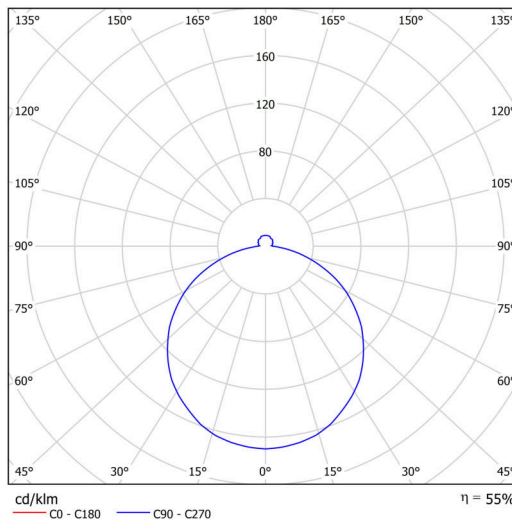

Luminous

Lum. flux of luminaire	2150 lm
Lum. flux of light source	3910 lm
Lum. flux of light source in emergency mode	150 lm
Luminaire efficacy	89 lm/W
Temperature	4000 K
Rated life time LED L80/B10	100000 hours
CRI	Ra80
MacAdam	3