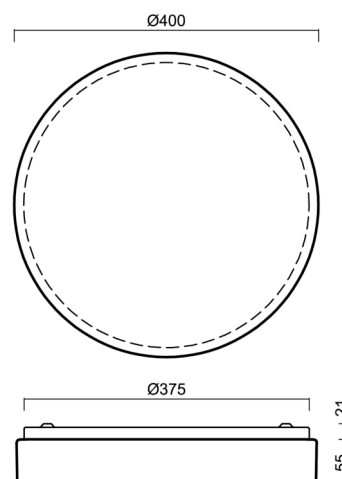

# DELIA C2

Product code: DEL69535

Type: LED-1L16E500KN83/PC23C/NK1W HF 4K#

Short description of the luminaire: White surface-mounted LED light with emergency unit combined with sensor and polycarbonate shade.

## Technical

Types of luminaires	Emergency combined + sensor
Mounting type	surface mounted
Base material	steel
Shade material	opal polycarbonate
Base color	white Ral9003
Shade color	white - black
Holding the shade	folding system
Mounting location	ceiling/wall
Width	400 mm
Length	400 mm
Height	80 mm
Diameter	ø 400 mm
mounting holes (diameter)	3xø5mm
Installation wire (diameter)	2xø16mm
Energy Class	D
Impact strength	IK10
Operating temperature	from -20°C to +30°C