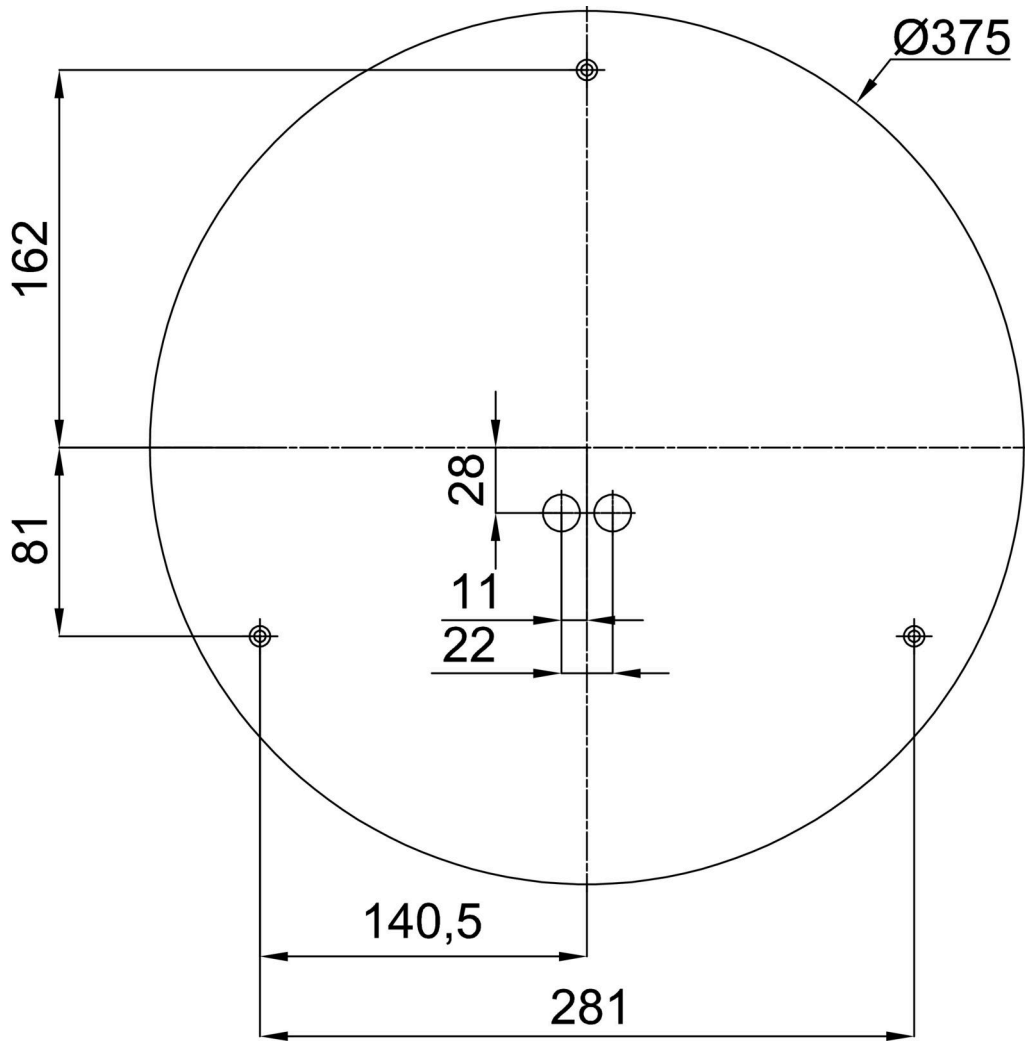

TECHNICAL SHEET

Blue light hazard	Risk group 0

Eulum data for calculation programs are available at www.osmont.cz.

Logistic

EAN	8591728078270
Weight NTTO	1.8 Kg
Weight BTTO	2.2 Kg
Number of cartons	1 pcs
Package volume	0.015 m³
Package 1 width	0.41 m
Package 1 length	0.41 m
Package 1 height	0.09 m
Warranty*	60 months

*The warranty for the batteries is valid for 12 months from the date of purchase.

Installation dimensions: