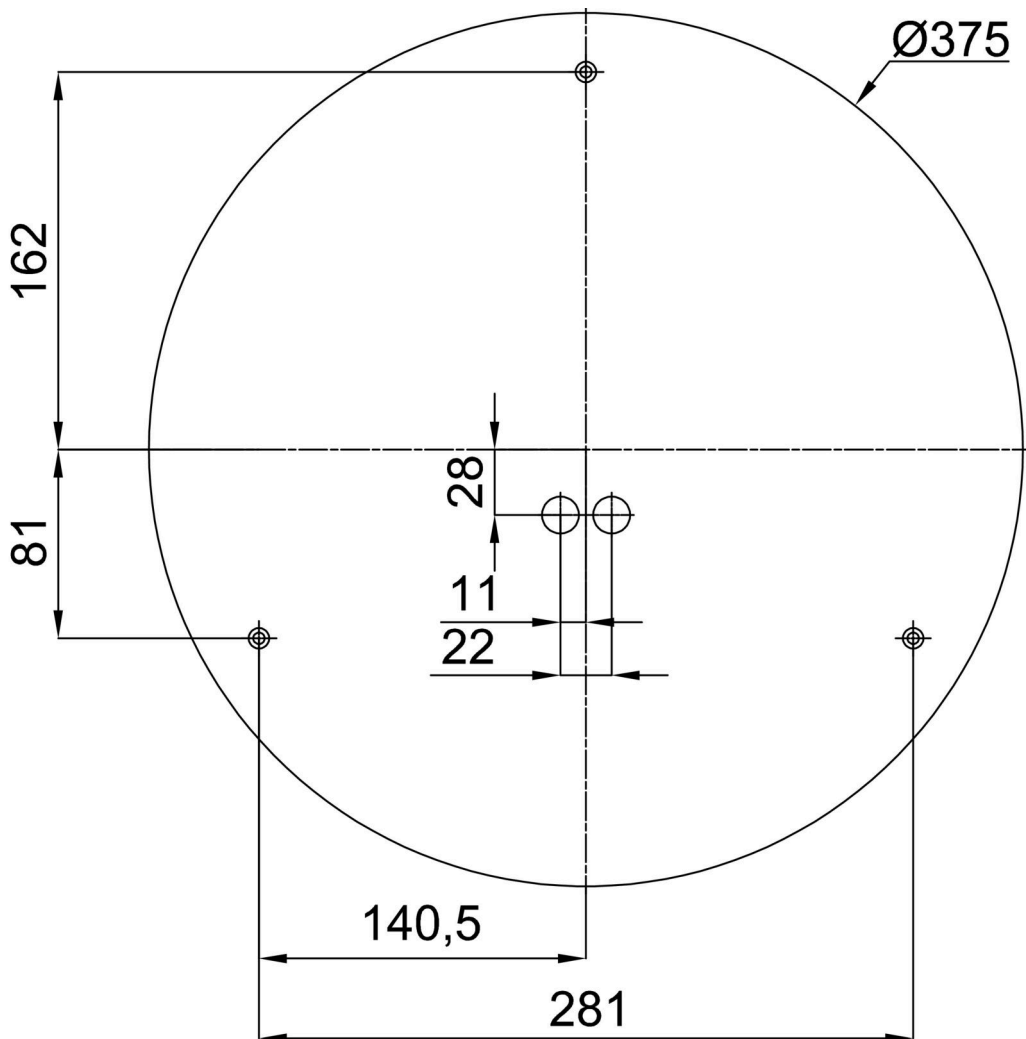

TECHNICAL SHEET

Multipower

Possibility of output adjustment by the user (DIP switch on the current source).

I [mA]	700	600	500	400	
[%]	100	86	71	57	

Logistic

EAN	8591728077013
Weight NTTO	1.8 Kg
Weight BTTO	2.2 Kg
Number of cartons	1 pcs
Package volume	0.015 m³
Package 1 width	0.41 m
Package 1 length	0.41 m
Package 1 height	0.09 m
Warranty*	60 months

*The warranty for the batteries is valid for 12 months from the date of purchase.

Installation dimensions: