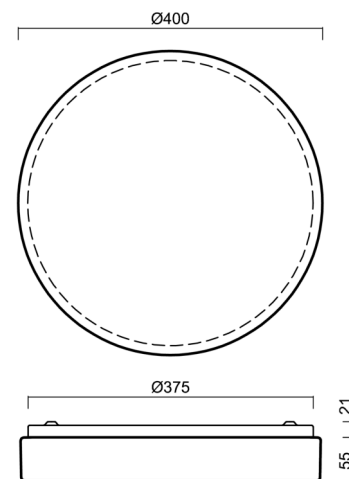

DELIA C2

LED-1L16EMP700KN83/PM23C HF 3K#

WWW.OSMONT.CZ

DELIA C2

Product code: DEL69071

Type: LED-1L16EMP700KN83/PM23C HF 3K#

Short description of the luminaire: White surface-mounted LED light with sensor and PMMA shade with black decorative stripe.

Technical

Types of luminaires	Sensor
Mounting type	surface mounted
Base material	steel
Shade material	opal polymethyl methacrylate
Base color	white Ra9003
Shade color	white - black
Holding the shade	folding system
Mounting location	ceiling/wall
Width	400 mm
Length	400 mm
Height	80 mm
Diameter	ø 400 mm
mounting holes (diameter)	3xø5mm
Installation wire (diameter)	2xø16mm
Energy Class	D
Impact strength	IK04
Operating temperature	from -20°C to +30°C

Lampshade

Product code	Name	Color	Description	Picture	Drawing
20571	PM23C	white - black		