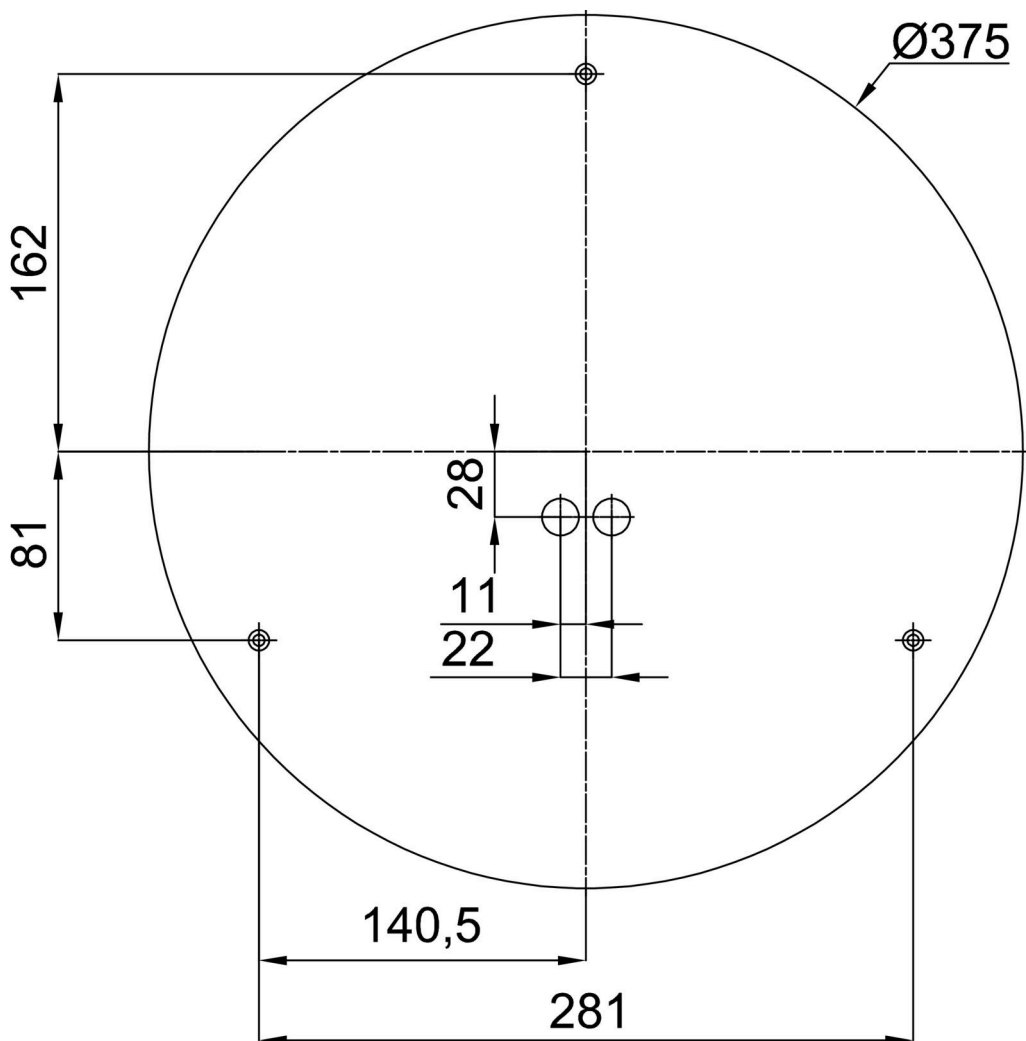

TECHNICAL SHEET

Multipower

Possibility of output adjustment by the user (DIP switch on the current source).

I [mA]	700	600	500	400	
[%]	100	86	71	57	

Logistic

EAN	8591728077006
Weight NTTO	1.8 Kg
Weight BTTO	2.2 Kg
Number of cartons	1 pcs
Package volume	0.015 m³
Package 1 width	0.41 m
Package 1 length	0.41 m
Package 1 height	0.09 m
Warranty*	60 months

*The warranty for the batteries is valid for 12 months from the date of purchase.

Installation dimensions: