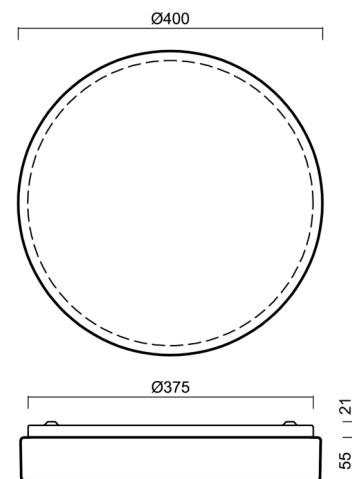

DELIA C2

LED-1L16E500KN83/PM23C/NK1W HF 3K#

WWW.OSMONT.CZ

DELIA C2

Product code: DEL69069

Type: LED-1L16E500KN83/PM23C/NK1W HF 3K#

Short description of the luminaire: White surface-mounted LED light with emergency unit combined with sensor and PMMA shade with black decorative stripe.

Technical

Types of luminaires	Emergency combined + sensor
Mounting type	surface mounted
Base material	steel
Shade material	opal polymethyl methacrylate
Base color	white Ral9003
Shade color	white - black
Holding the shade	folding system
Mounting location	ceiling/wall
Width	400 mm
Length	400 mm
Height	80 mm
Diameter	ø 400 mm
mounting holes (diameter)	3xø5mm
Installation wire (diameter)	2xø16mm
Energy Class	D
Impact strength	IK04
Operating temperature	from -20°C to +30°C