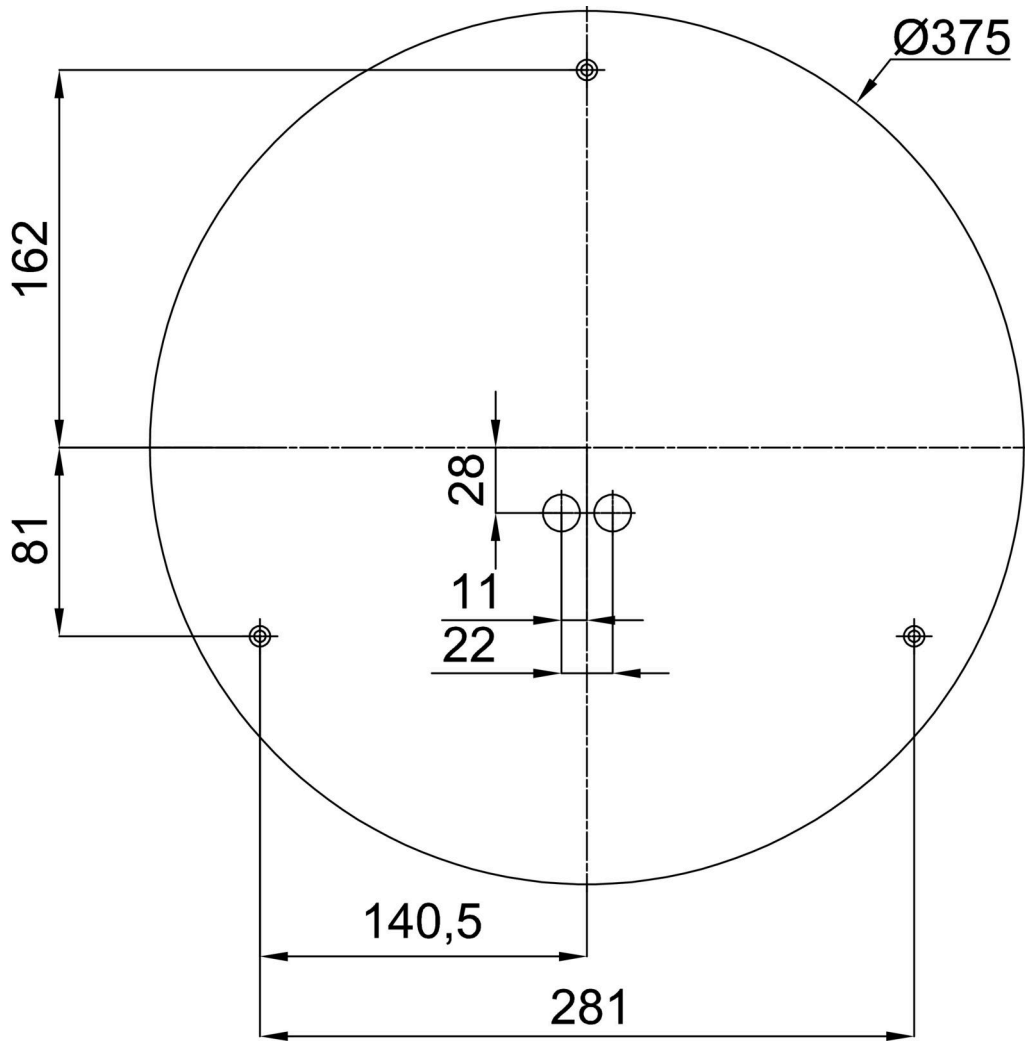

Technical

Types of luminaires	Emergency combined + sensor
Mounting type	surface mounted
Base material	steel
Shade material	opal polymethyl methacrylate
Base color	white Ral9003
Shade color	white - black
Holding the shade	folding system
Mounting location	ceiling/wall
Width	400 mm
Length	400 mm
Height	80 mm
Diameter	ø 400 mm
mounting holes (diameter)	3xø5mm
Installation wire (diameter)	2xø16mm
Energy Class	D
Impact strength	IK04
Operating temperature	from -20°C to +30°C

TECHNICAL SHEET

Blue light hazard	Risk group 0
-------------------	--------------

Eulum data for calculation programs are available at www.osmont.cz.

Logistic

EAN	8591728076993
Weight NTTO	1.8 Kg
Weight BTTO	2.2 Kg
Number of cartons	1 pcs
Package volume	0.015 m ³
Package 1 width	0.41 m
Package 1 length	0.41 m
Package 1 height	0.09 m
Warranty*	60 months

*The warranty for the batteries is valid for 12 months from the date of purchase.

Installation dimensions:

Additional assortment:

Base for surface mounting

Product code	Name	Color	Description	Picture	Drawing
33502	KN8,K8/BP	white Ra19003			

Lampshade

Product code	Name	Color	Description	Picture	Drawing
20571	PM23C	white - black		