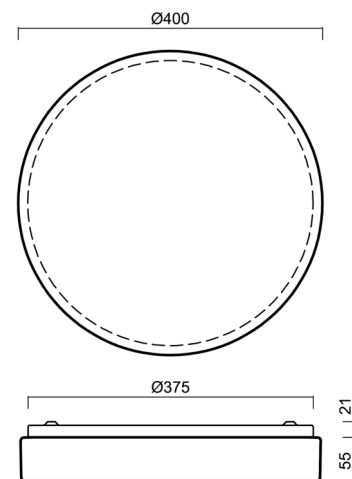

DELIA C2

LED-1L16EMP700KN83/PC23C/NK1W 3K#

WWW.OSMONT.CZ

DELIA C2

Product code: DEL69040

Type: LED-1L16EMP700KN83/PC23C/NK1W 3K#

Short description of the luminaire: White surface-mounted LED light with emergency unit combined and polycarbonate shade.

Technical

Types of luminaires	Emergency combined
Mounting type	surface mounted
Base material	steel
Shade material	opal polycarbonate
Base color	white Ra19003
Shade color	white - black
Holding the shade	folding system
Mounting location	ceiling/wall
Width	400 mm
Length	400 mm
Height	80 mm
Diameter	ø 400 mm
mounting holes (diameter)	3xø5mm
Installation wire (diameter)	2xø16mm
Energy Class	D
Impact strength	IK10
Operating temperature	from 0°C to +30°C

Lampshade

Product code	Name	Color	Description	Picture	Drawing
20568	PC23C	white - black		