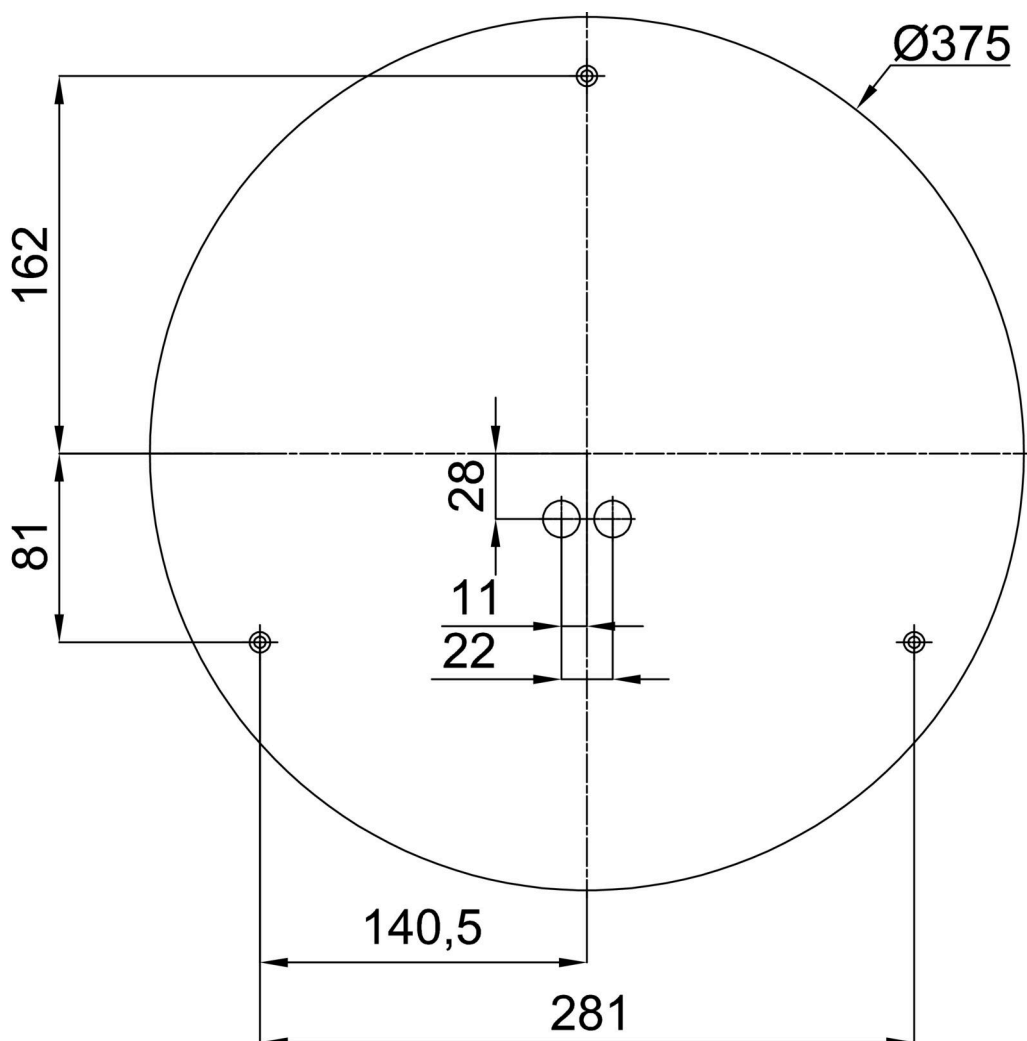

Technical

Types of luminaires	Emergency combined
Mounting type	surface mounted
Base material	steel
Shade material	opal polycarbonate
Base color	white Ra19003
Shade color	white - black
Holding the shade	folding system
Mounting location	ceiling/wall
Width	400 mm
Length	400 mm
Height	80 mm
Diameter	ø 400 mm
mounting holes (diameter)	3xø5mm
Installation wire (diameter)	2xø16mm
Energy Class	D
Impact strength	IK10
Operating temperature	from 0°C to +30°C

*The warranty for the batteries is valid for 12 months from the date of purchase.

Installation dimensions:

Additional assortment:

Base for surface mounting

Product code	Name	Color	Description	Picture	Drawing
33502	KN8,K8/BP	white Ra19003			

Lampshade

Product code	Name	Color	Description	Picture	Drawing
20568	PC23C	white - black		