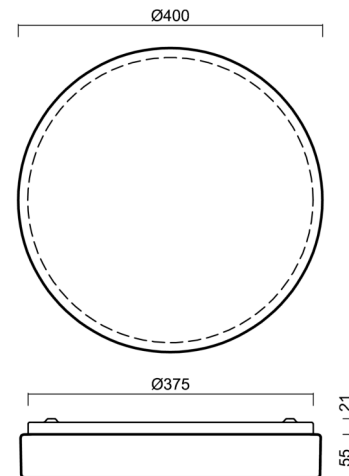

DELIA C2

LED-1L16E700KN83/PC23C DALI 3K#

WWW.OSMONT.CZ

DELIA C2

Product code: DEL69038

Type: LED-1L16E700KN83/PC23C DALI 3K#

Short description of the luminaire: White colour | ceiling or wall LED light DALI | opal polycarbonate shade (PC) with black decorative stripe|

Technical

Types of luminaires	Dimmable
Mounting type	surface mounted
Base material	steel
Shade material	opal polycarbonate
Base color	white Ral9003
Shade color	white - black
Holding the shade	folding system
Mounting location	ceiling/wall
Width	400 mm
Length	400 mm
Height	80 mm
Diameter	ø 400 mm
mounting holes (diameter)	3xø5mm
Cable entrance	2xø16mm
Energy Class	D
Impact strength	IK10
Operating temperature	from -20°C to +30°C

Lampshade

Product code	Name	Color	Description	Picture	Drawing
20568	PC23C	white - black	příslušenství	