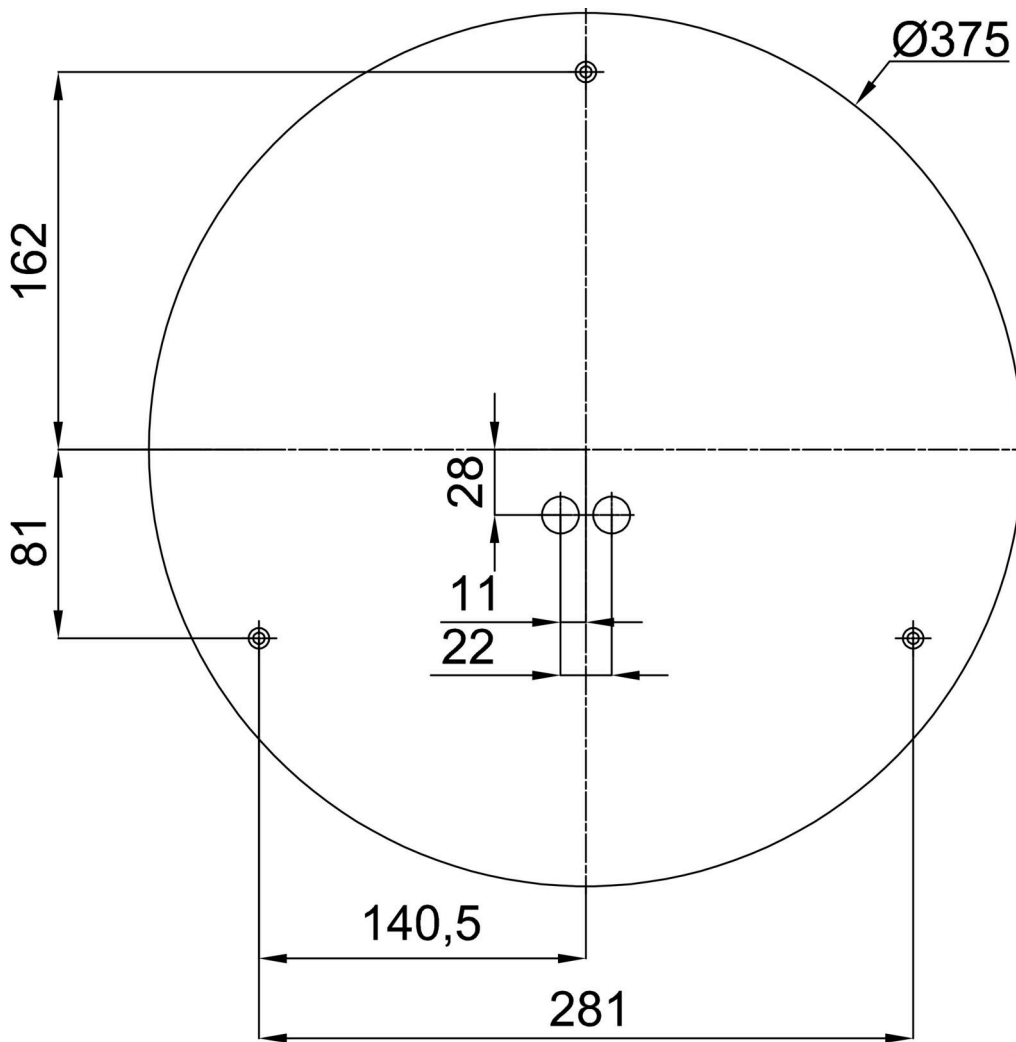

Logistic

EAN	8591728076702
Weight NTTO	1.8 Kg
Weight BTTO	2.2 Kg
Number of cartons	1 pcs
Package volume	0.015 m³
Package 1 width	0.41 m
Package 1 length	0.41 m
Package 1 height	0.09 m
Warranty*	60 months

*The warranty for the batteries is valid for 12 months from the date of purchase.

Installation dimensions: