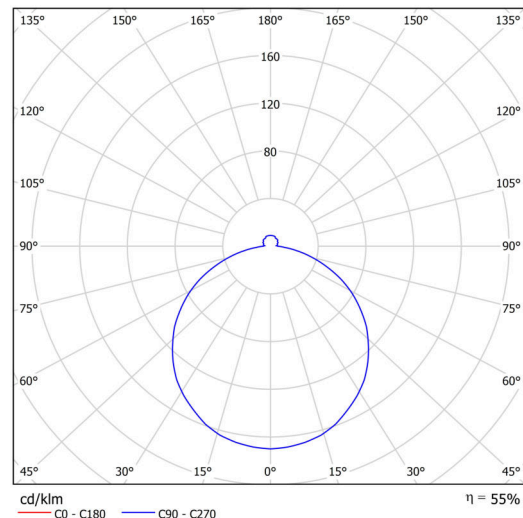

Luminous

Lum. flux of luminaire	2780 lm
Lum. flux of light source	5050 lm
Luminaire efficacy	81 lm/W
Temperature	3000 K
Rated life time LED L80/B10	100000 hours
CRI	Ra80
MacAdam	3
Blue light hazard	Risk group 0