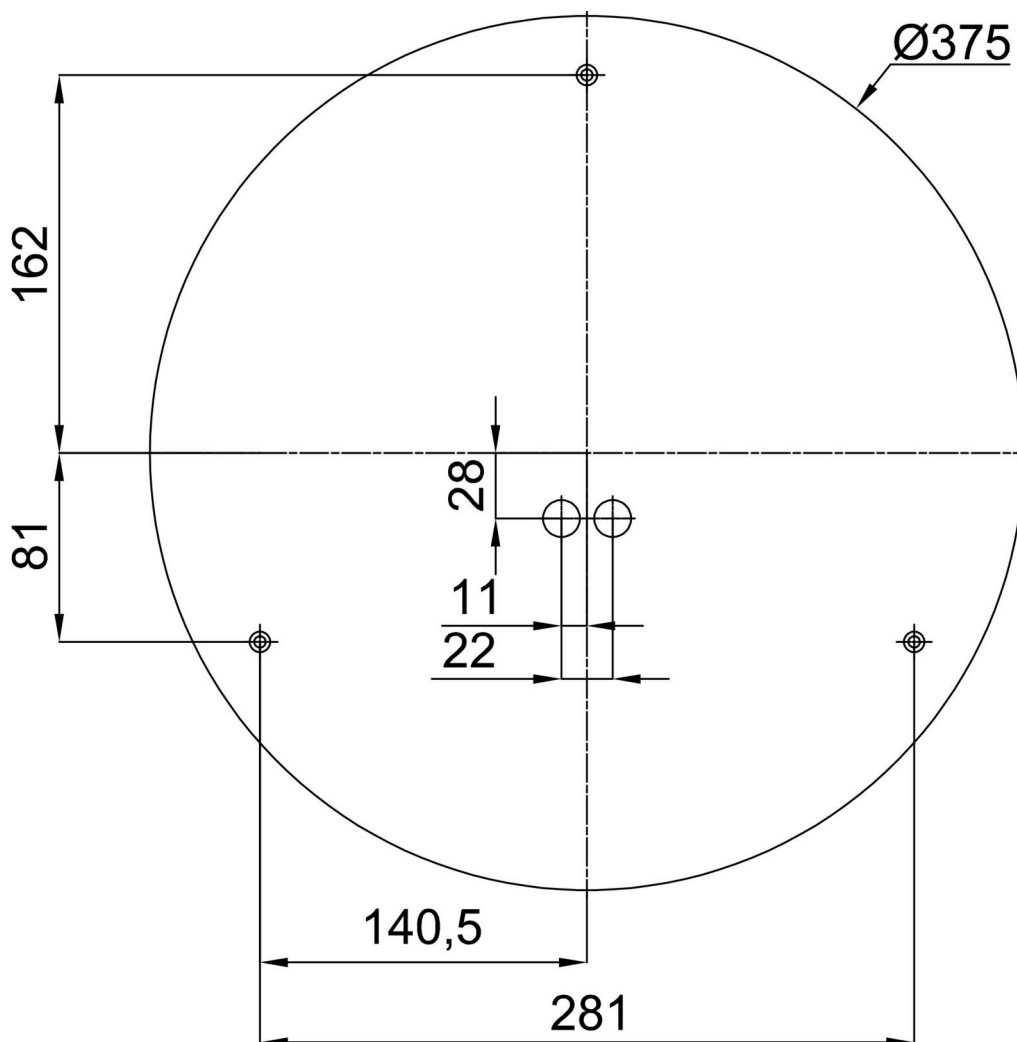

## Technical

Types of luminaires	Emergency combined
Mounting type	surface mounted
Base material	steel
Shade material	opal polycarbonate
Base color	white Ra19003
Shade color	white - black
Holding the shade	folding system
Mounting location	ceiling/wall
Width	400 mm
Length	400 mm
Height	80 mm
Diameter	ø 400 mm
mounting holes (diameter)	3xø5mm
Installation wire (diameter)	2xø16mm
Energy Class	D
Impact strength	IK10
Operating temperature	from 0°C to +30°C

## Installation dimensions:

Additional assortment:

Base for surface mounting

Product code	Name	Color	Description	Picture	Drawing
33502	KN8,K8/BP	white Ra19003			

Lampshade

Product code	Name	Color	Description	Picture	Drawing
20568	PC23C	white - black		